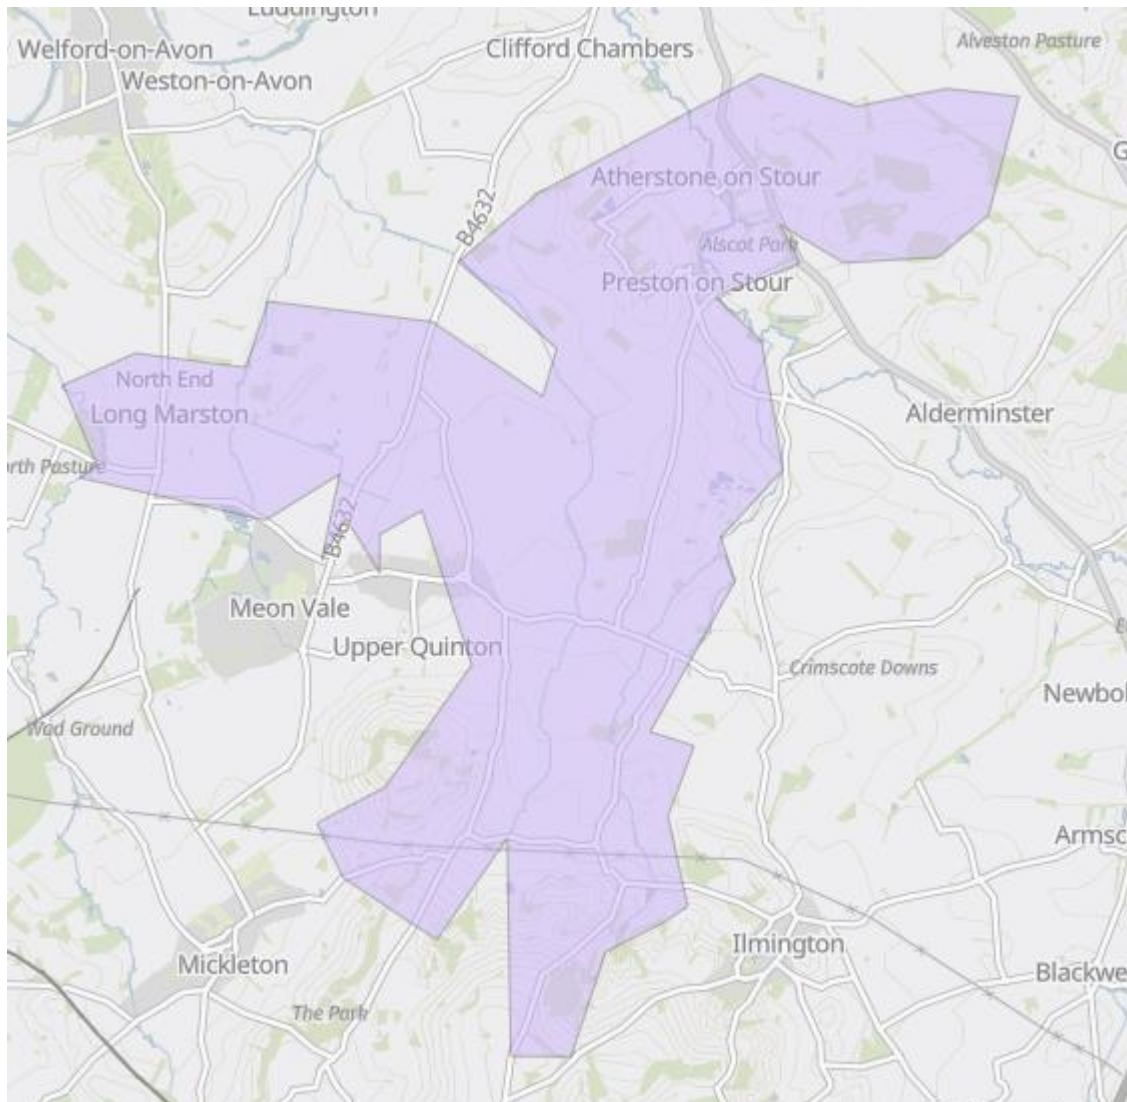

## **Amendments to Priority areas**

After further consultation and research, the following LSOAs (Lower Super Output Areas) have been added to the list of priority areas for the Community Grant Scheme 2025.

### **Long Marston, Atherstone and Preston on Stour**

## Stratford Bishopton Leys and The Avenue

## Stratford Mount Pleasant East