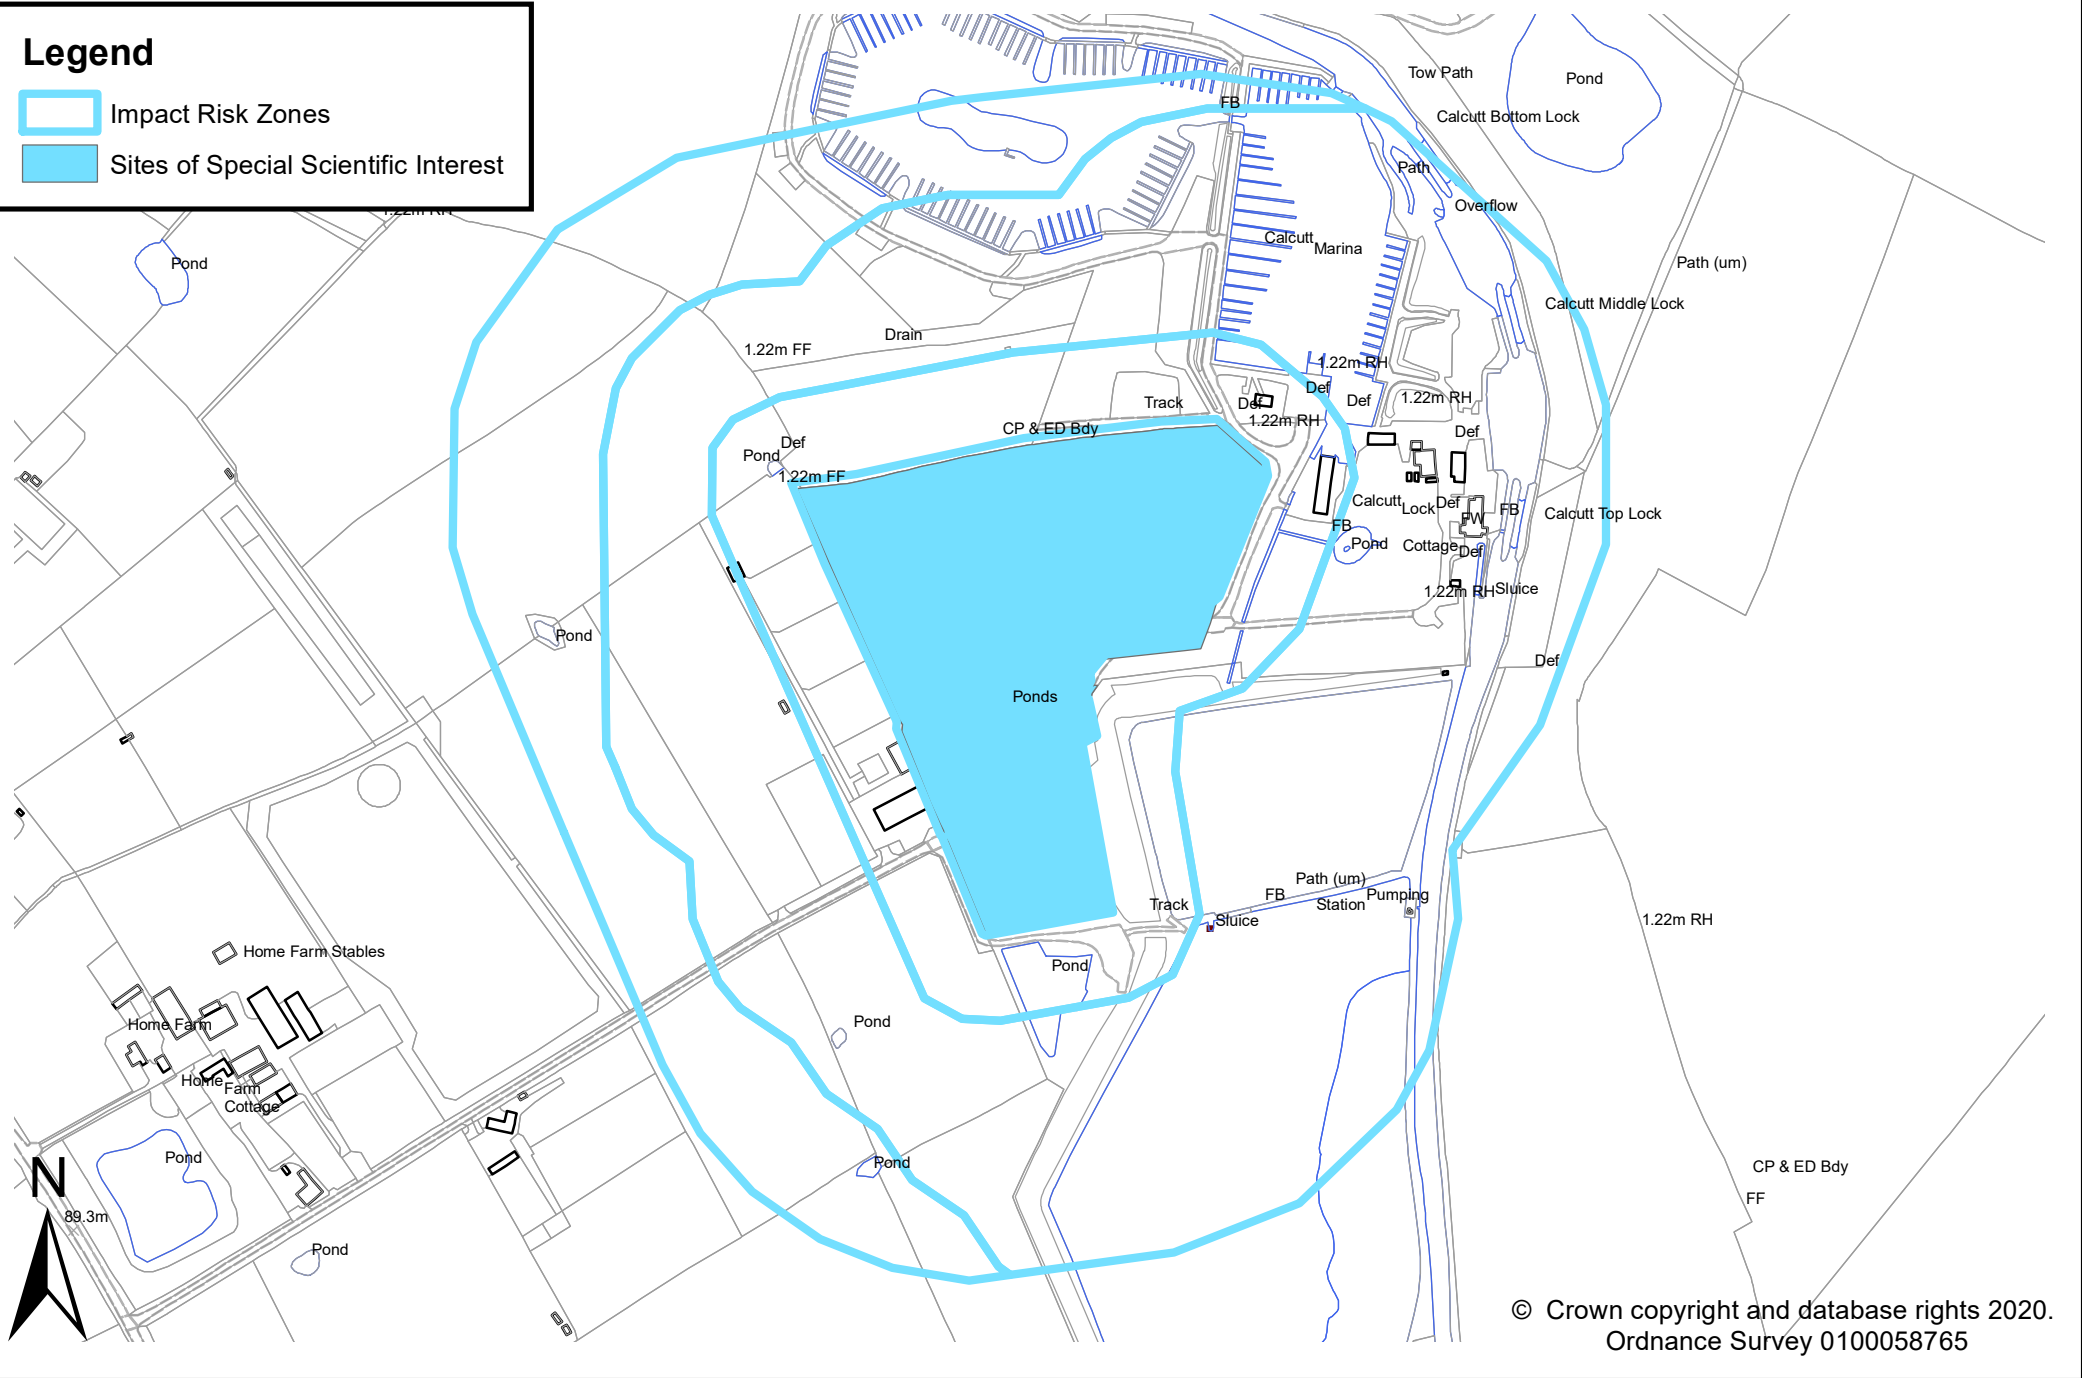

Legend

-  Impact Risk Zones
-  Sites of Special Scientific Interest

© Crown copyright and database rights 2020.
Ordnance Survey 0100058765

Calcutt Locks Meadow