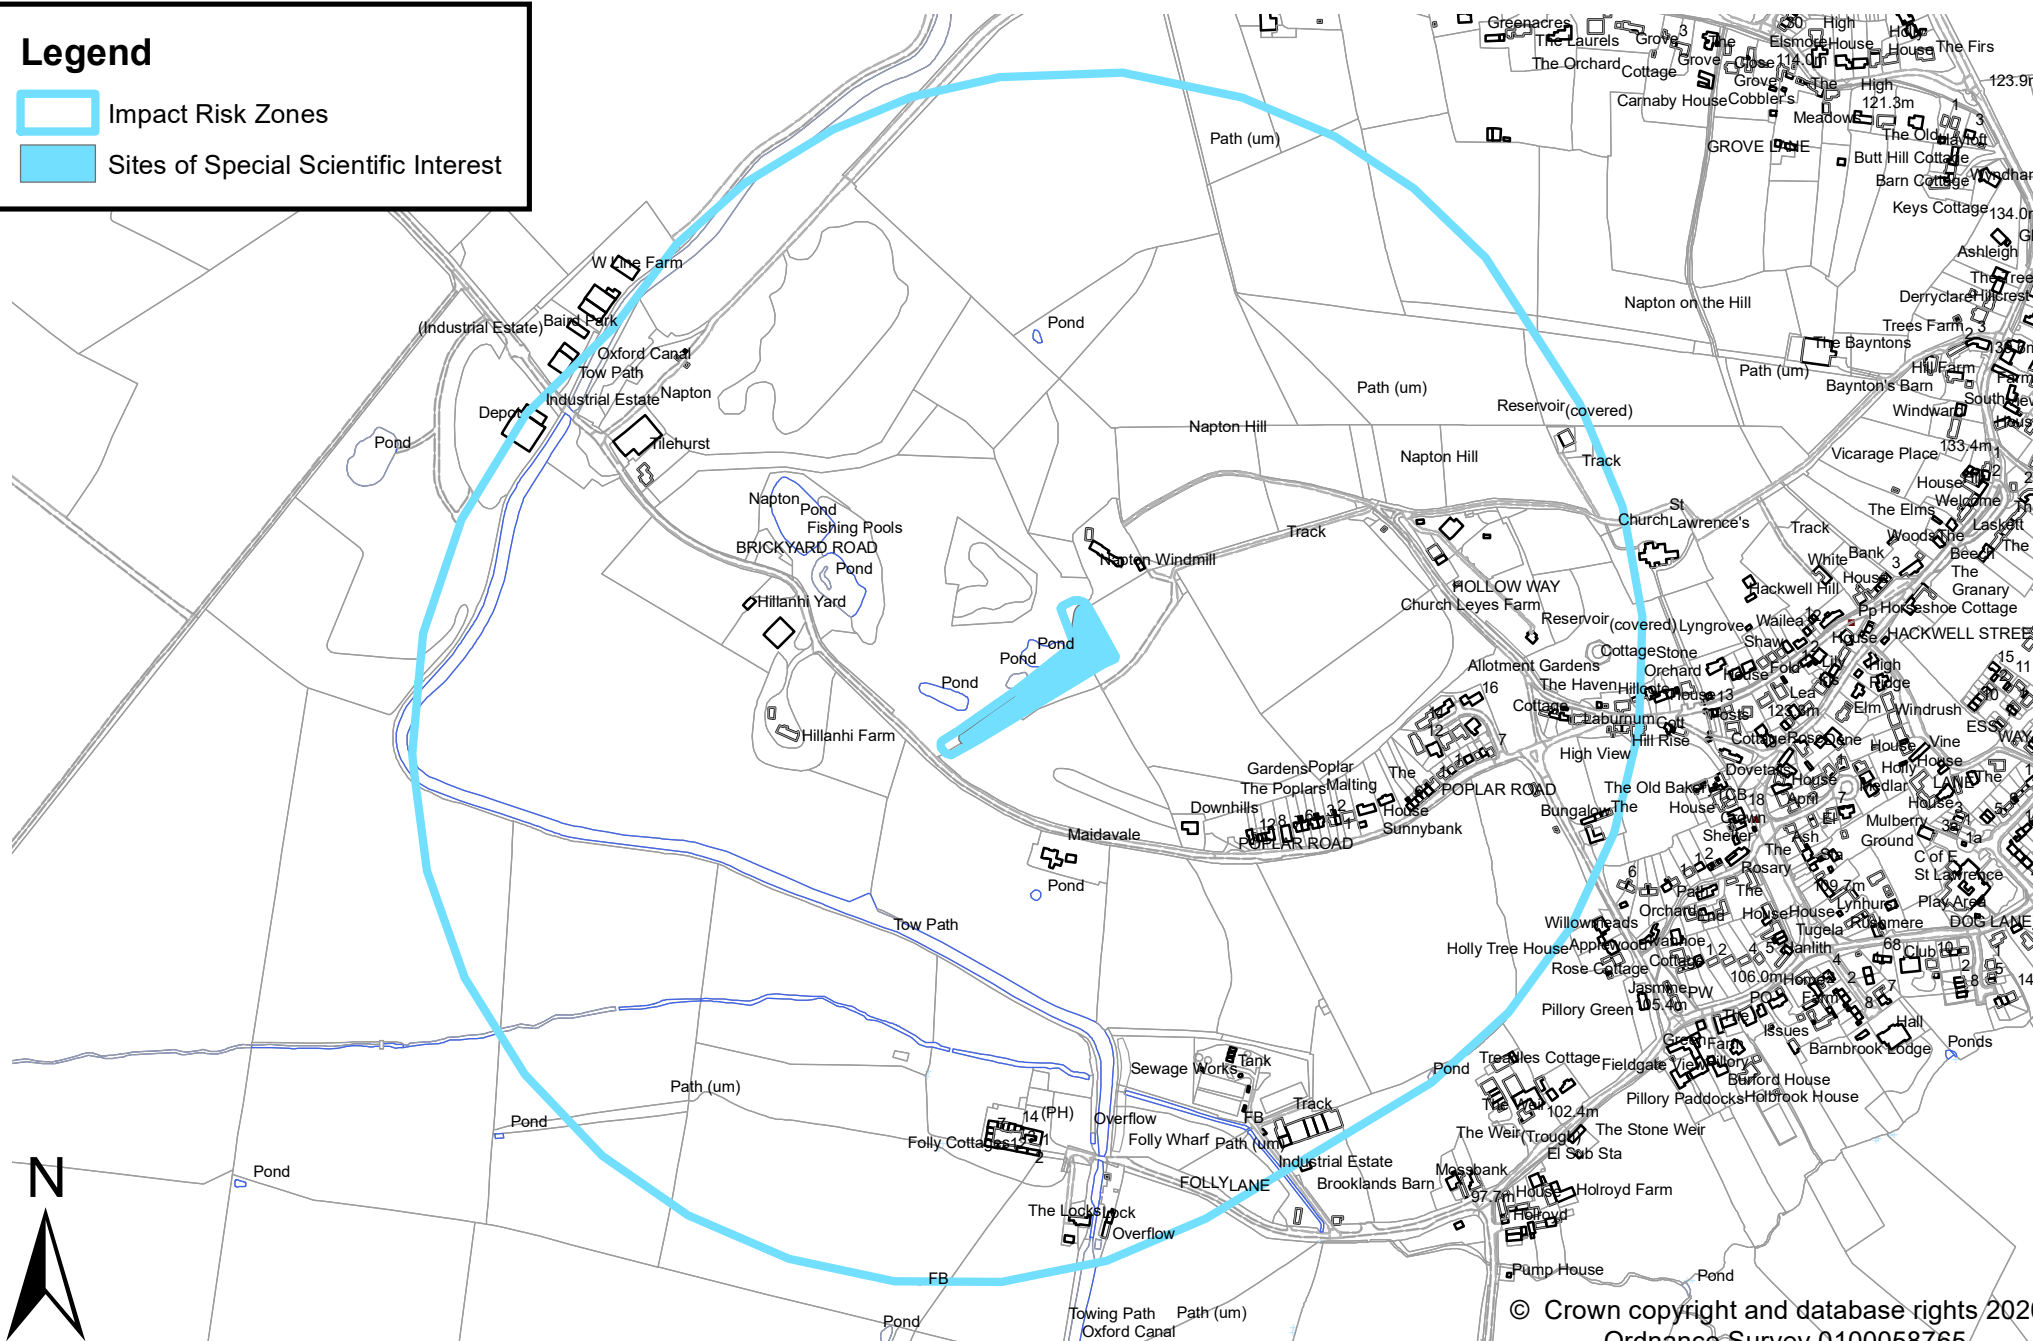

Legend

-  Impact Risk Zones
-  Sites of Special Scientific Interest

© Crown copyright and database rights 2020.
Ordnance Survey 0100058765

Napton Hill Quarry