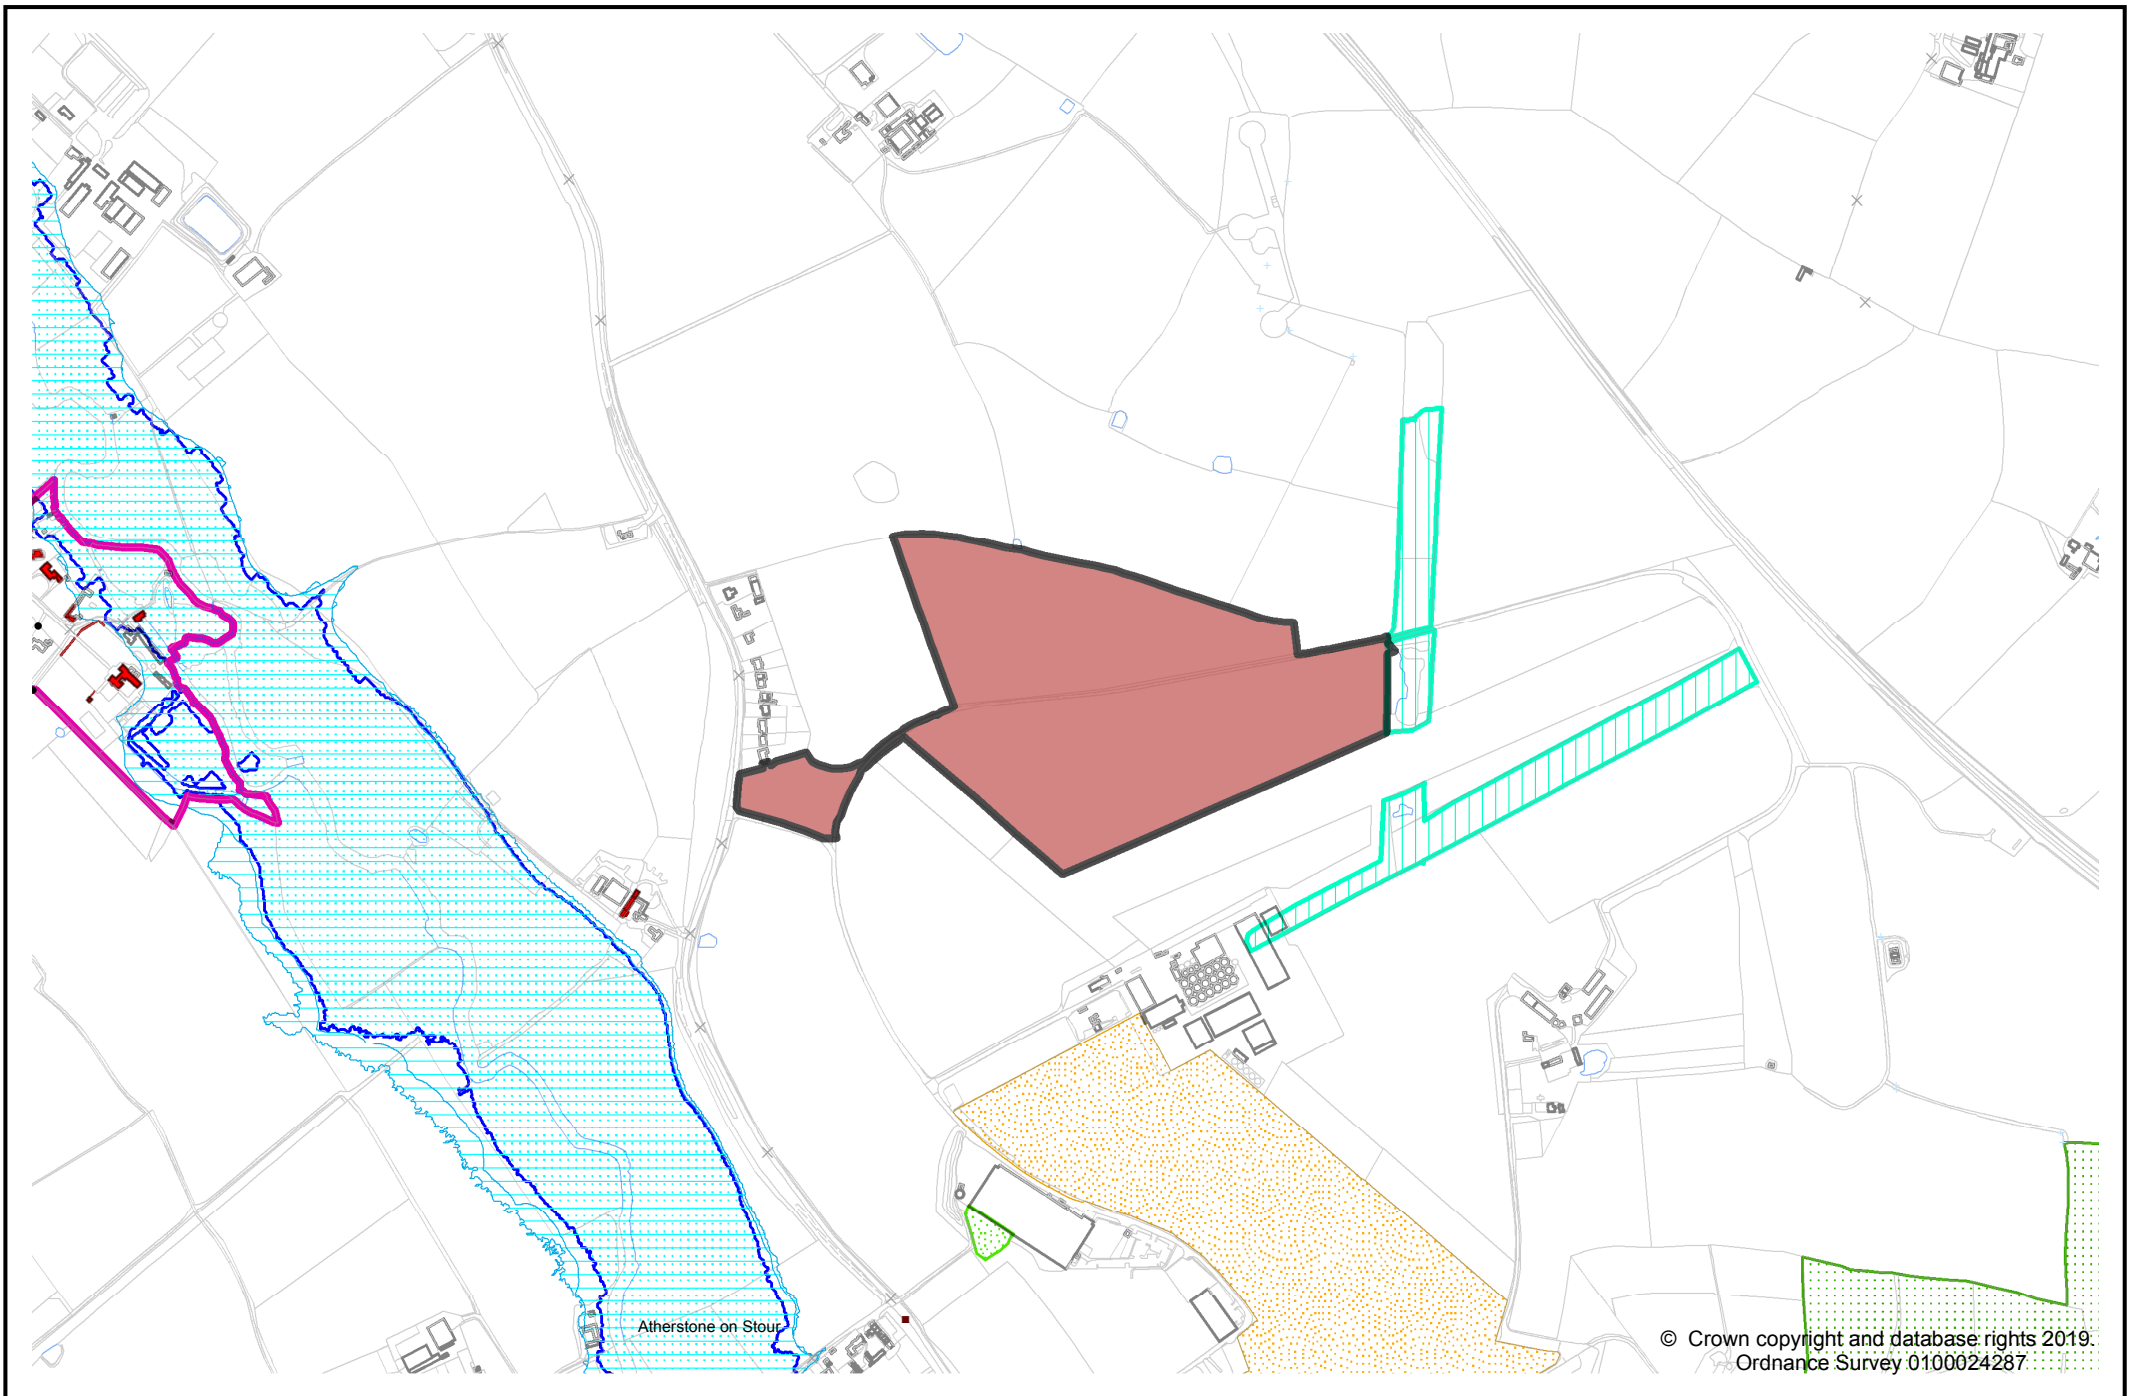

Site LSL.01 - Dallas Burston Polo Ground (West of Southam)

Site LSL.02 - Lower Farm, Stoneythorpe (West of Southam)

Site LSL.03A - Former Southam Cement Works

Site LSL.03B - North of former Southam Cement Works

© Crown copyright and database rights 2019.
Ordnance Survey 0100024287

Site LSL.05 - Wellesbourne Airfield

LSL.06A - Former Long Marston Depot

Site LSL.06B - Adjacent former Long Marston Depot

Site LSL.07 - Feldon Valley Golf Club, Sutton-under-Brailes

Site LSL.08 - Four Shires Farm, east of Moreton-in-Marsh

Site LSL.09 - Land west of Alcester

© Crown copyright and database rights 2019.
Ordnance Survey, 0100024287

Site LSL.10 - Land north of Wootton Wawen

Site LSL.11A - Land south of Bidford-on-Avon

Site LSL.11B - Bickmarsh Hall Farm, South of Barton, Bidford-on-Avon

Site LSL.12 - Atherstone Airfield

Site LSL.13 - Lye Green Road/Station Road, Claverdon

Site LSL.14 - North of Station Road, Long Marston