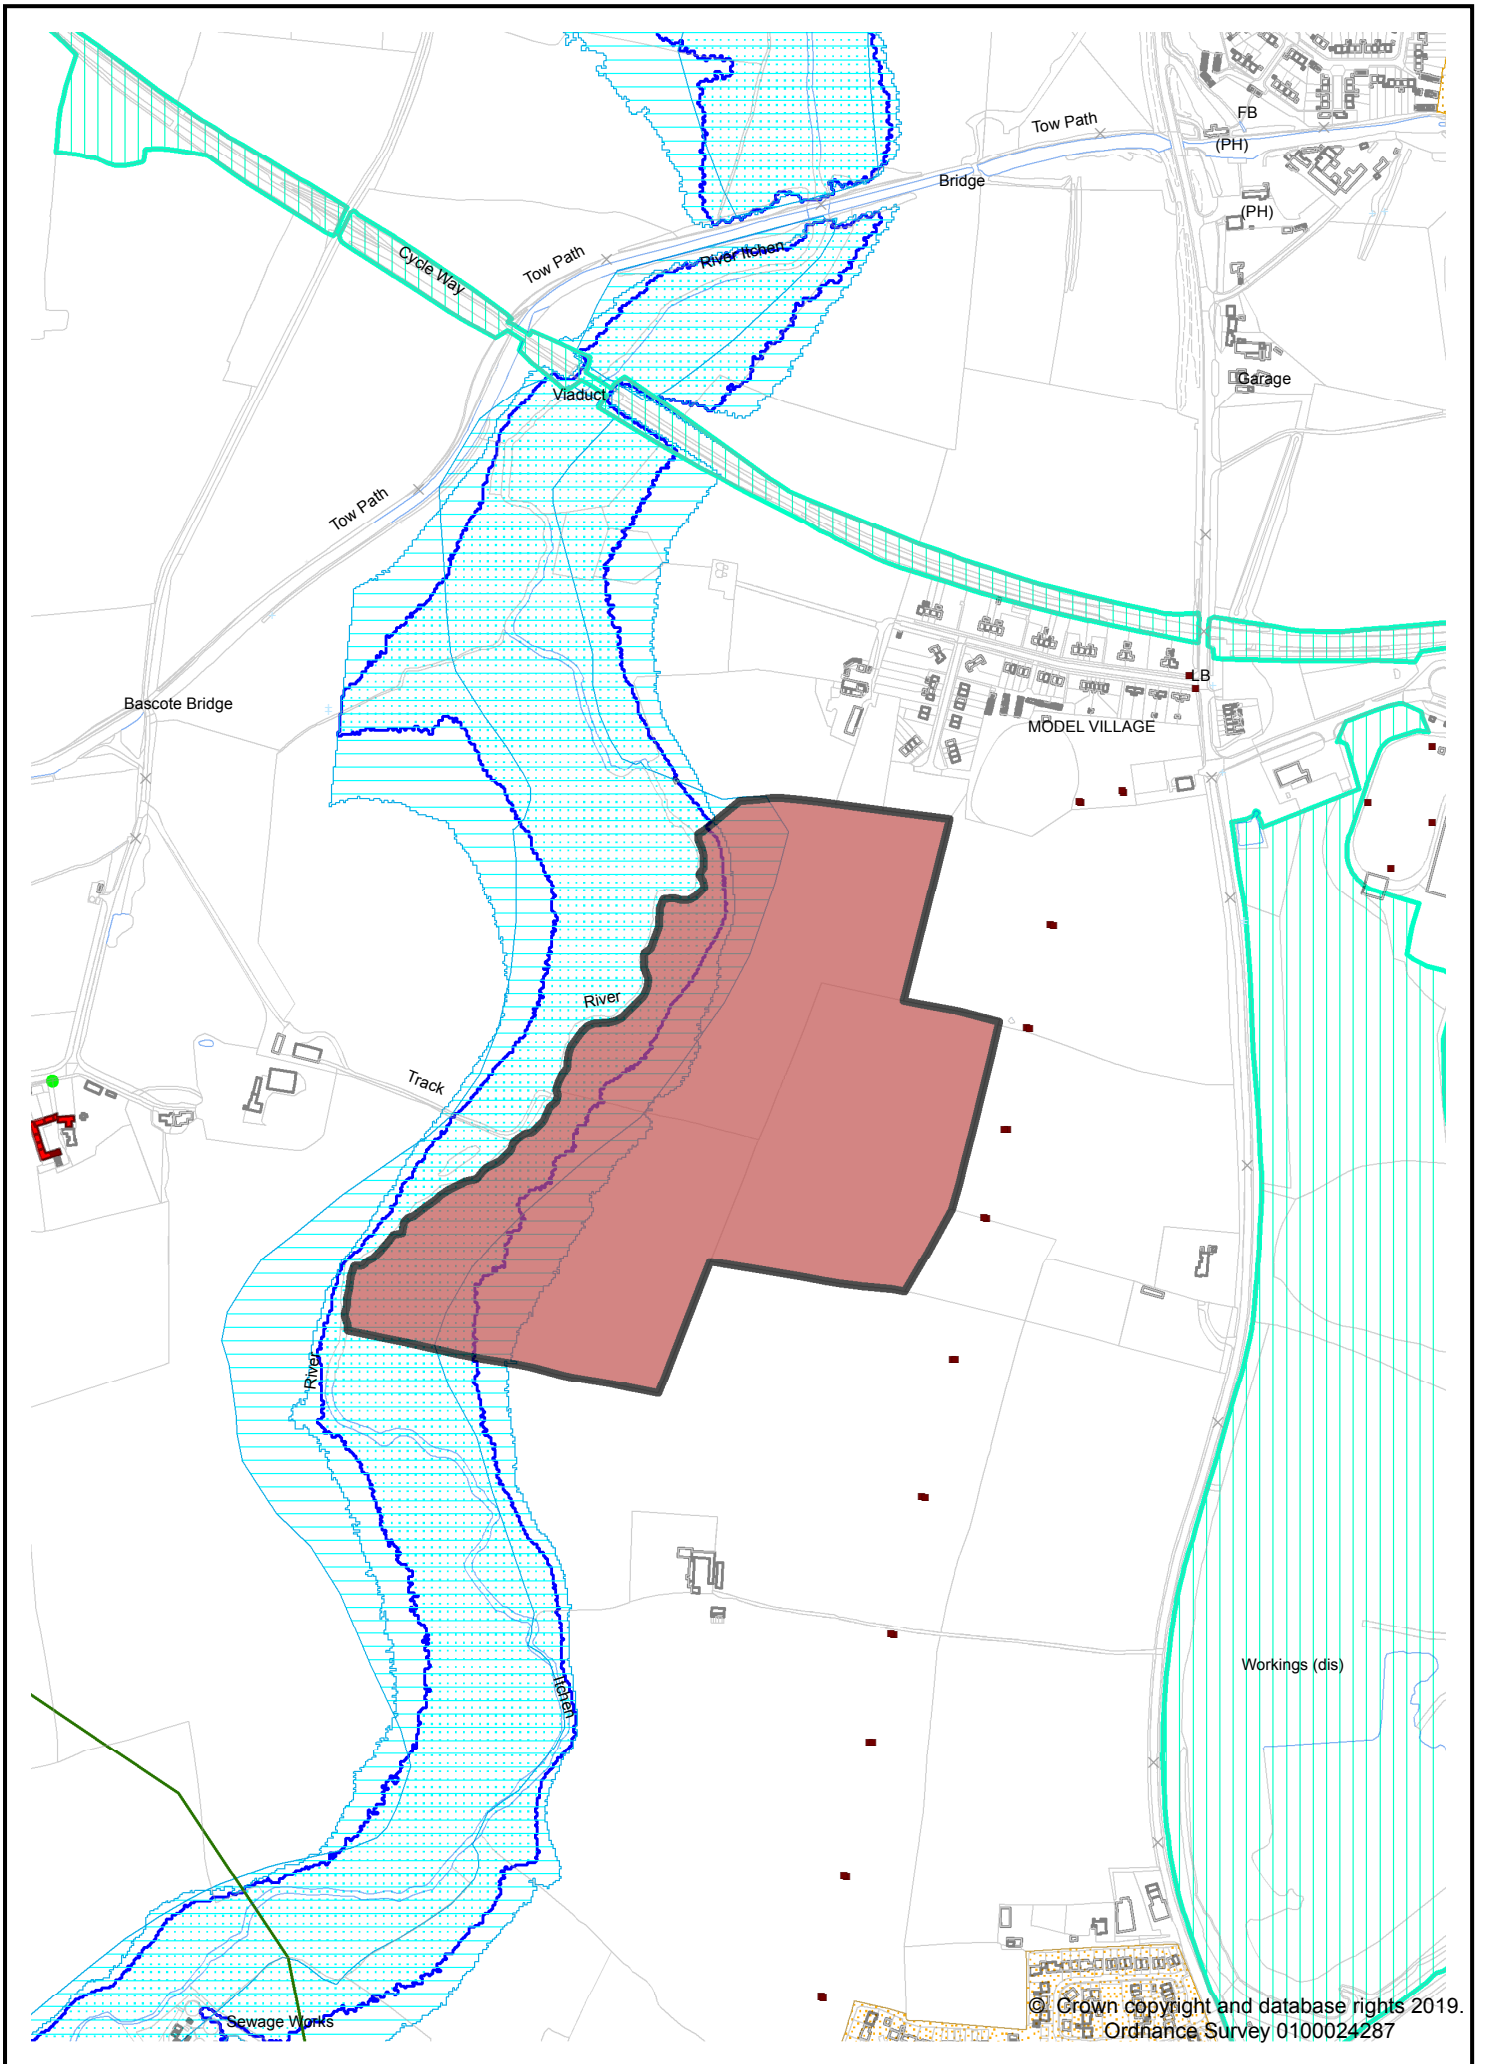

Site LSL.01 - Dallas Burston Polo Ground (West of Southam)

Site LSL.02 - Lower Farm, Stoneythorpe (West of Southam)

Site LSL.03A - Former Southam Cement Works

Site LSL.03B - North of former Southam Cement Works

Site LSL.03C - West of Southam Road, Long Itchington

Site LSL.03D - South of Model Village (South of Long Itchington)

Site LSL.04A - South of Deppers Bridge, Harbury

Site LSL.04B - North of Former Harbury Cement Works

© Crown copyright and database rights 2019.
Ordnance Survey 0100024287

Site LSL.05 - Wellesbourne Airfield

LSL.06A - Former Long Marston Depot

Site LSL.06B - Adjacent former Long Marston Depot

Site LSL.07 - Feldon Valley Golf Club, Sutton-under-Brailes

Site LSL.08 - Four Shires Farm, east of Moreton-in-Marsh

Site LSL.09 - Land west of Alcester

© Crown copyright and database rights 2019.
Ordnance Survey, 0100024287

Site LSL.10 - Land north of Wootton Wawen