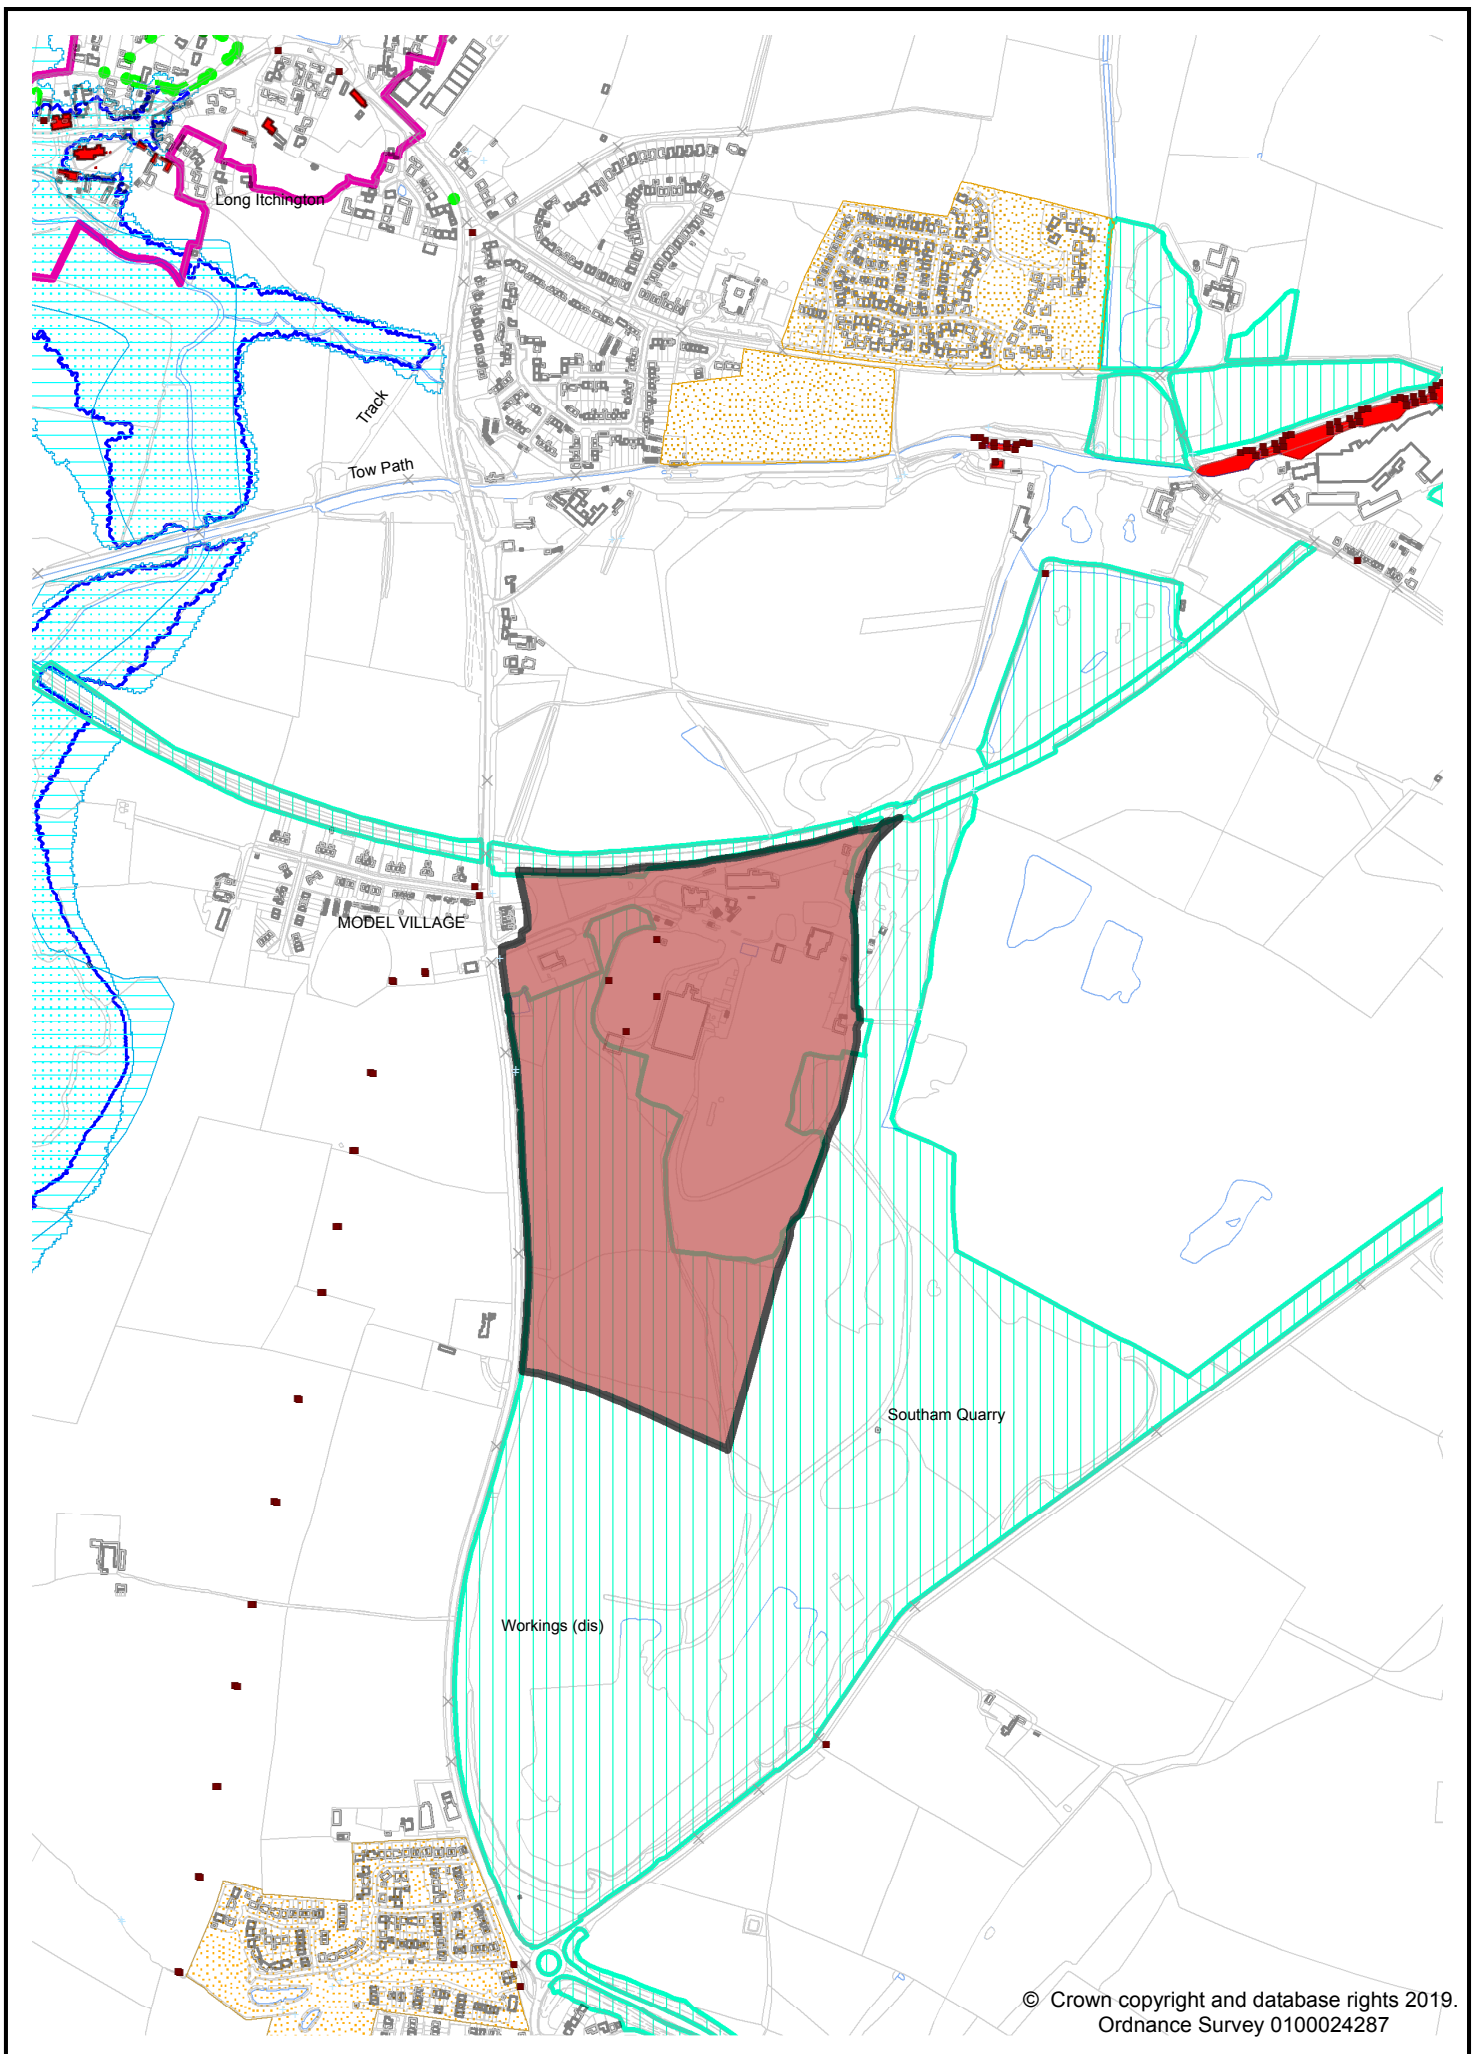

Site LSL.01 - Dallas Burston Polo Ground (West of Southam)

Site LSL.02 - Lower Farm, Stoneythorpe (West of Southam)

Site LSL.03A - Former Southam Cement Works

Site LSL.03B - North of former Southam Cement Works

Site LSL.03C - West of Southam Road, Long Itchington

Site LSL.03D - South of Model Village (South of Long Itchington)

Site LSL.04A - South of Deppers Bridge, Harbury

Site LSL.04B - North of Former Harbury Cement Works

© Crown copyright and database rights 2019.
Ordnance Survey 0100024287

Site LSL.05 - Wellesbourne Airfield

LSL.06A - Former Long Marston Depot

Site LSL.06B - Adjacent former Long Marston Depot

Site LSL.07 - Feldon Valley Golf Club, Sutton-under-Brailes

Site LSL.08 - Four Shires Farm, east of Moreton-in-Marsh

Site LSL.09 - Land west of Alcester

© Crown copyright and database rights 2019.
Ordnance Survey, 0100024287

Site LSL.10 - Land north of Wootton Wawen