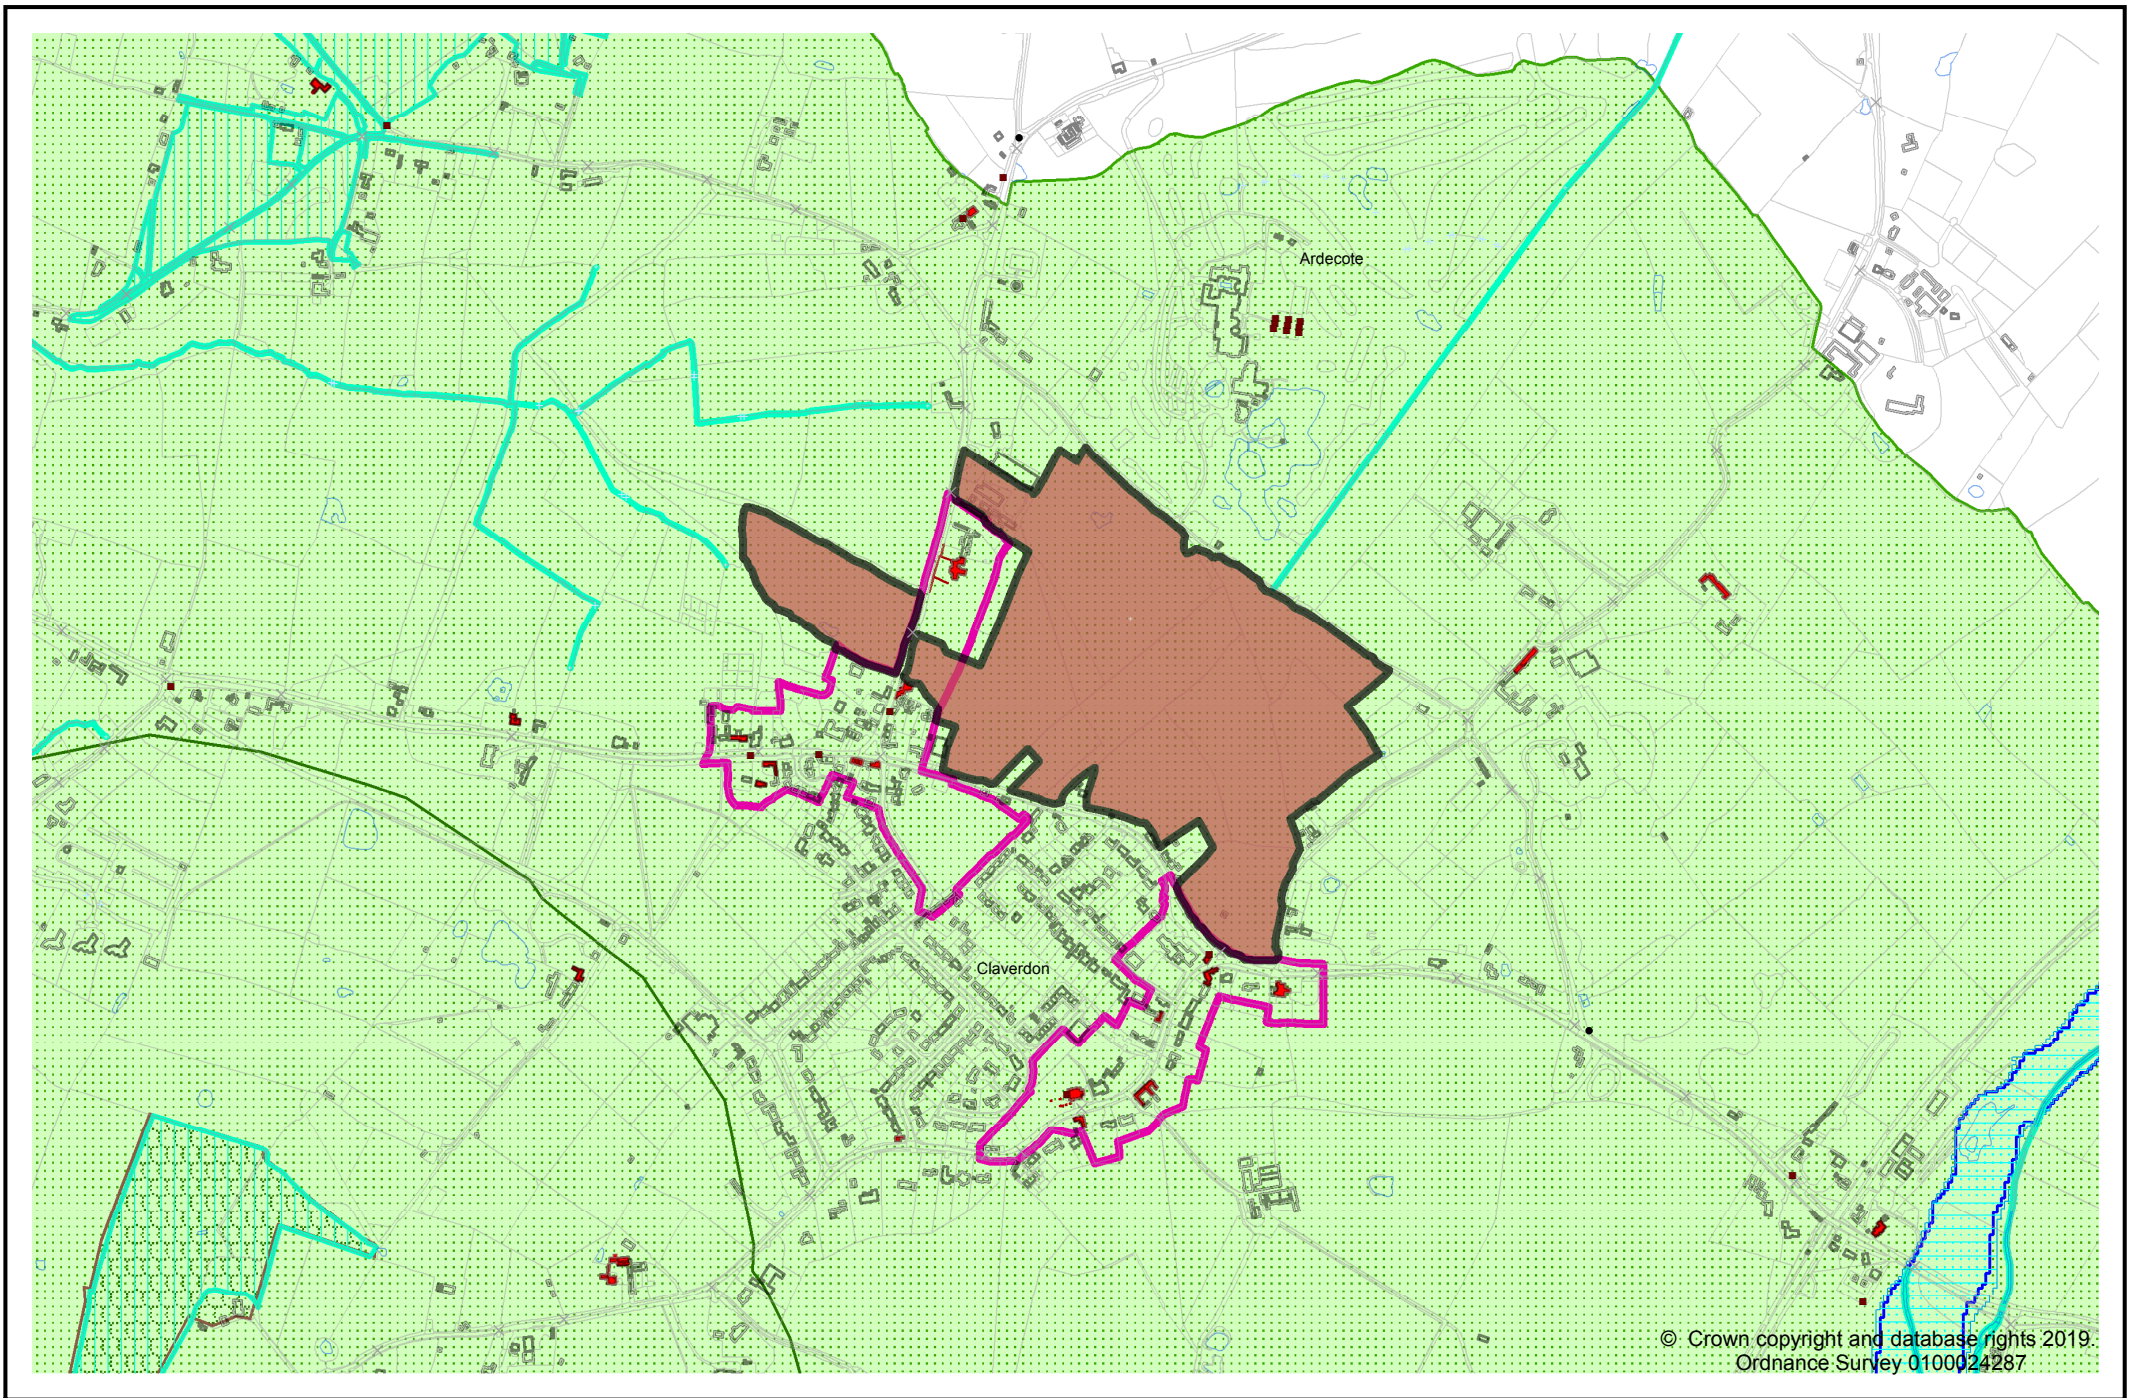

Site LSL.01 - Dallas Burston Polo Ground (West of Southam)

Site LSL.02 - Lower Farm, Stoneythorpe (West of Southam)

Site LSL.03A - Former Southam Cement Works

Site LSL.03B - North of former Southam Cement Works

© Crown copyright and database rights 2019.
Ordnance Survey 0100024287

Site LSL.05 - Wellesbourne Airfield

LSL.06A - Former Long Marston Depot

Site LSL.06B - Adjacent former Long Marston Depot

Site LSL.07 - Feldon Valley Golf Club, Sutton-under-Brailes

Site LSL.08 - Four Shires Farm, east of Moreton-in-Marsh

Site LSL.09 - Land west of Alcester

© Crown copyright and database rights 2019.
Ordnance Survey, 0100024287

Site LSL.10 - Land north of Wootton Wawen

Site LSL.11A - Land south of Bidford-on-Avon

Site LSL.11B - Bickmarsh Hall Farm, South of Barton, Bidford-on-Avon

Site LSL.12 - Atherstone Airfield

Site LSL.13 - Lye Green Road/Station Road, Claverdon

Site LSL.14 - North of Station Road, Long Marston