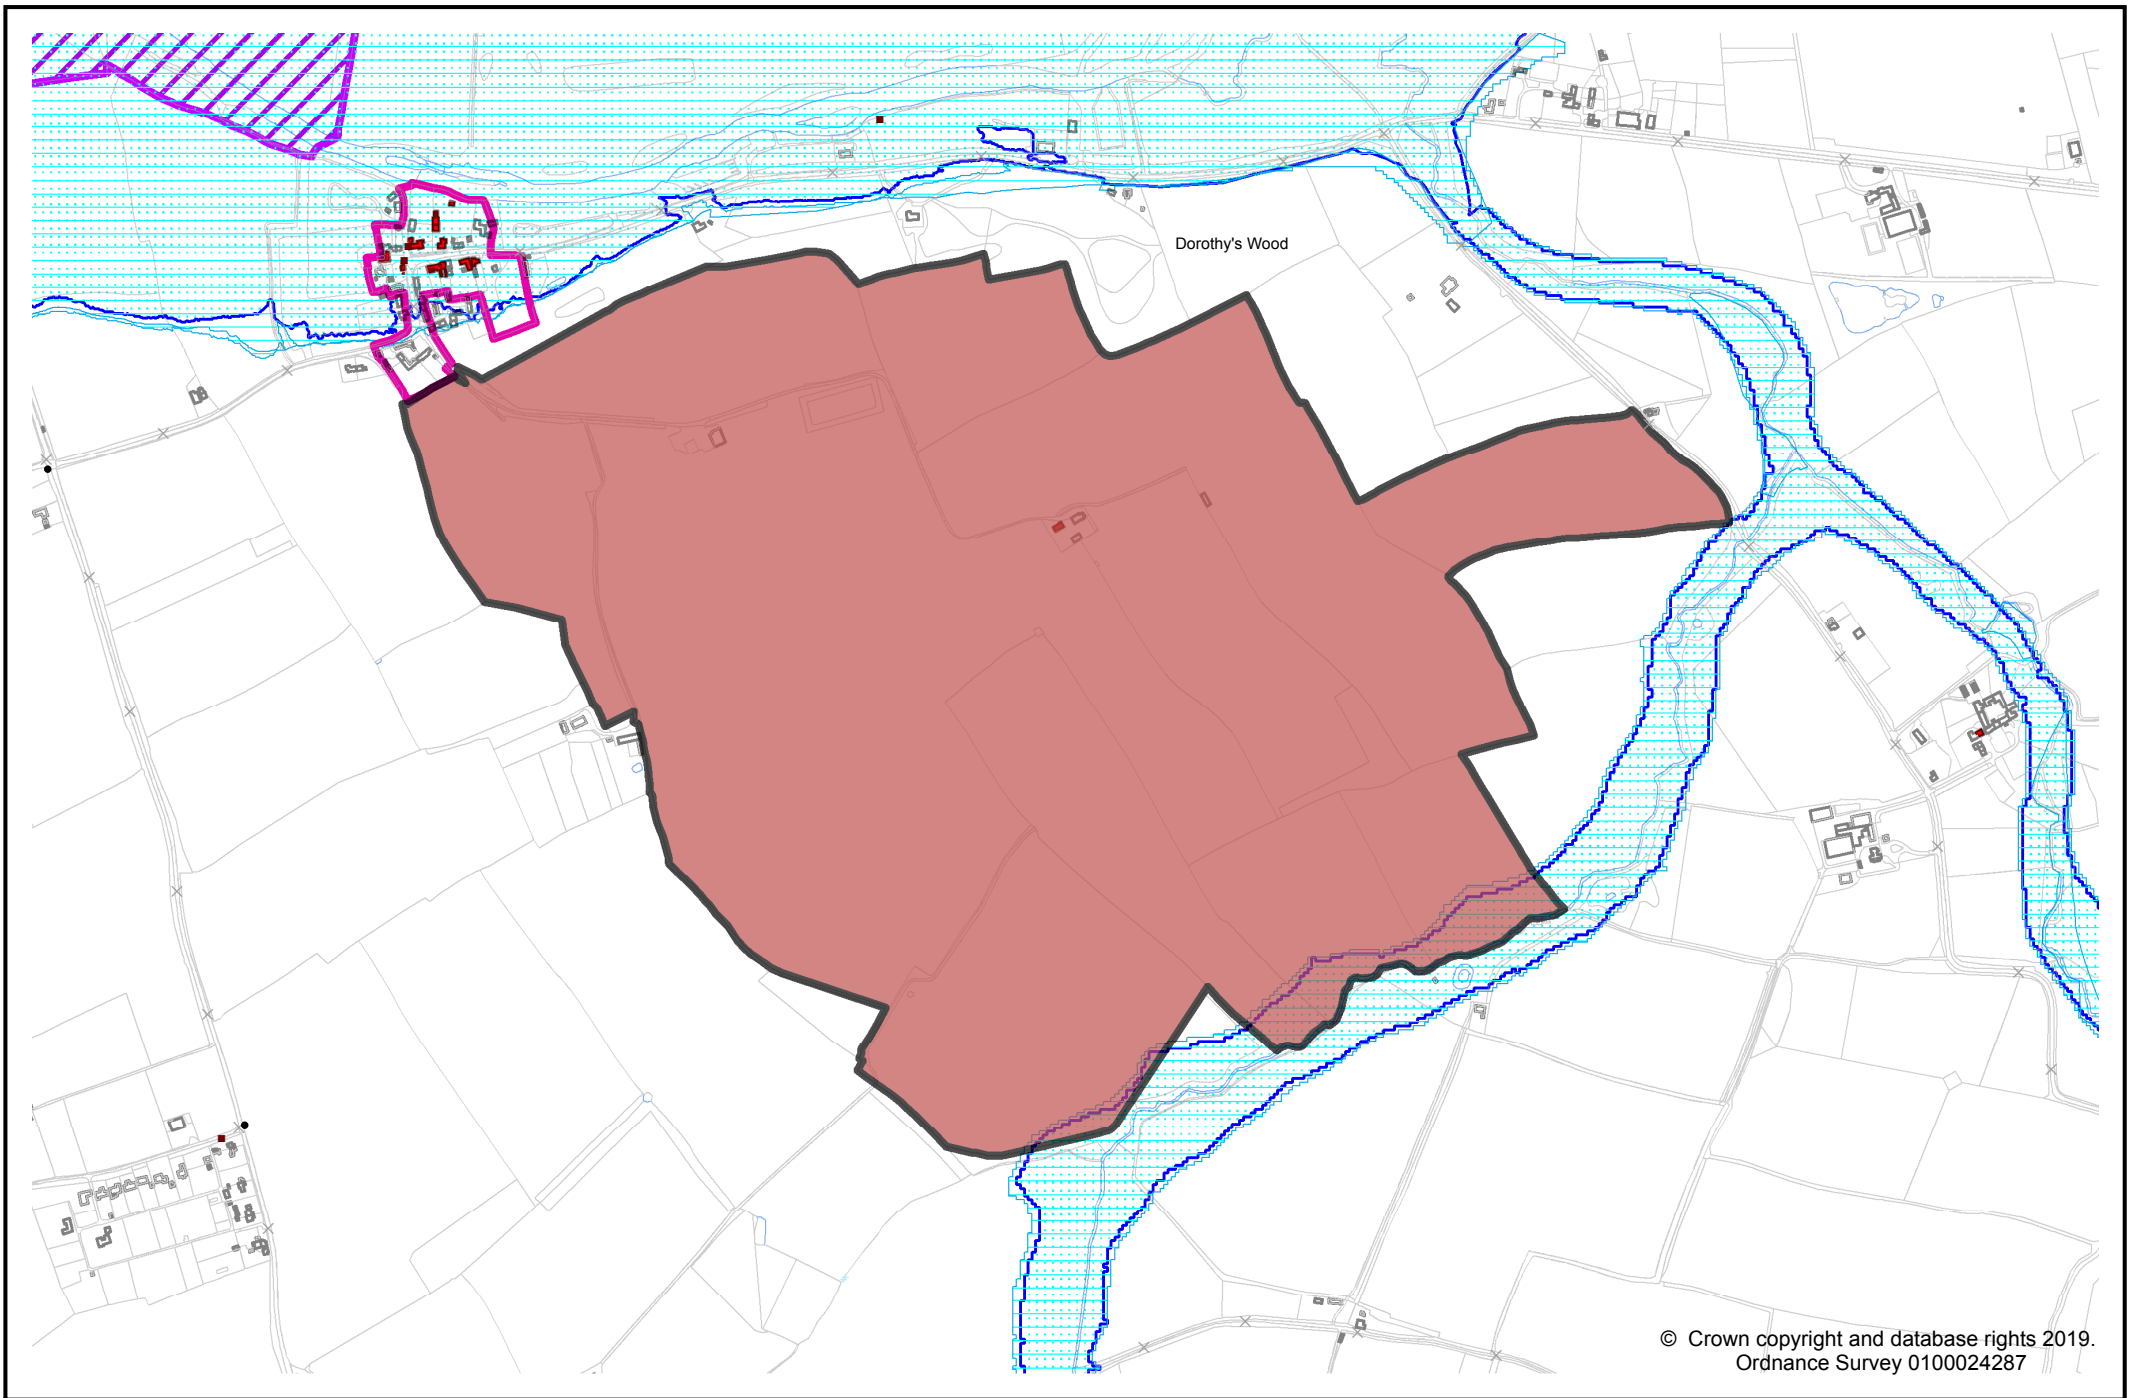

Site LSL.01 - Dallas Burston Polo Ground (West of Southam)

Site LSL.02 - Lower Farm, Stoneythorpe (West of Southam)

Site LSL.03A - Former Southam Cement Works

Site LSL.03B - North of former Southam Cement Works

© Crown copyright and database rights 2019.
Ordnance Survey 0100024287

Site LSL.05 - Wellesbourne Airfield

LSL.06A - Former Long Marston Depot

Site LSL.06B - Adjacent former Long Marston Depot

Site LSL.07 - Feldon Valley Golf Club, Sutton-under-Brailes

Site LSL.08 - Four Shires Farm, east of Moreton-in-Marsh

Site LSL.09 - Land west of Alcester

© Crown copyright and database rights 2019.
Ordnance Survey, 0100024287

Site LSL.10 - Land north of Wootton Wawen

Site LSL.11A - Land south of Bidford-on-Avon

Site LSL.11B - Bickmarsh Hall Farm, South of Barton, Bidford-on-Avon

Site LSL.12 - Atherstone Airfield

Site LSL.13 - Lye Green Road/Station Road, Claverdon

Site LSL.14 - North of Station Road, Long Marston