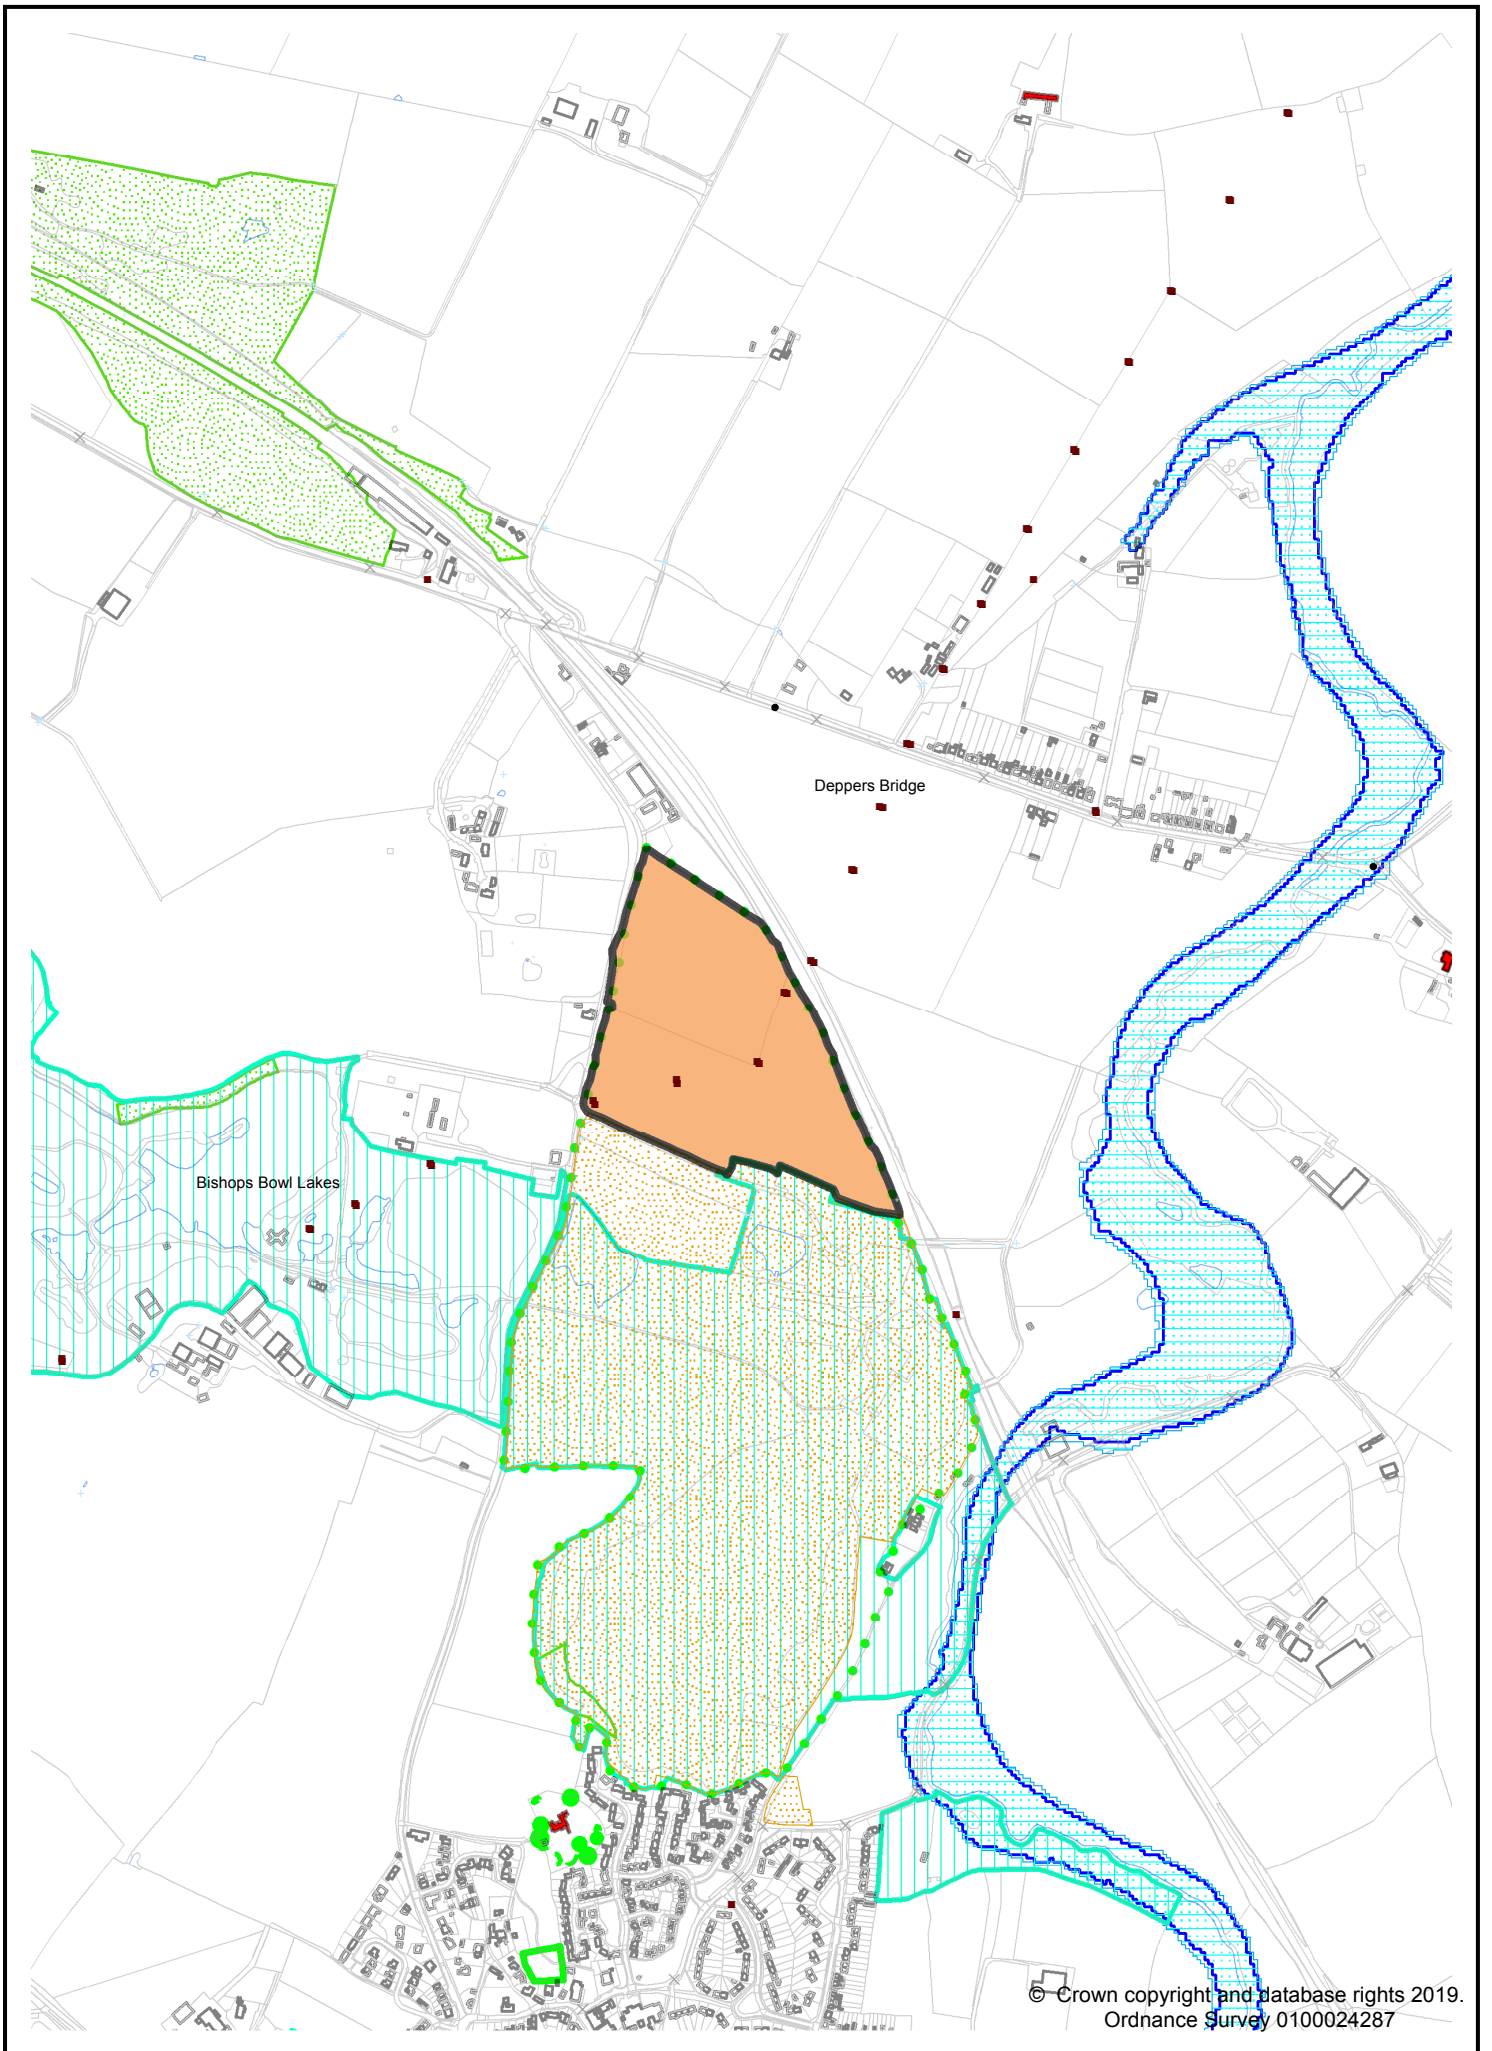

Site LSL.01 - Dallas Burston Polo Ground (West of Southam)

Site LSL.02 - Lower Farm, Stoneythorpe (West of Southam)

Site LSL.03A - Former Southam Cement Works

Site LSL.03B - North of former Southam Cement Works

Site LSL.03C - West of Southam Road, Long Itchington

Site LSL.03D - South of Model Village (South of Long Itchington)

Site LSL.04A - South of Deppers Bridge, Harbury

Site LSL.04B - North of Former Harbury Cement Works

© Crown copyright and database rights 2019.
Ordnance Survey 0100024287

Site LSL.05 - Wellesbourne Airfield

LSL.06A - Former Long Marston Depot

Site LSL.06B - Adjacent former Long Marston Depot

Site LSL.07 - Feldon Valley Golf Club, Sutton-under-Brailes

Site LSL.08 - Four Shires Farm, east of Moreton-in-Marsh

Site LSL.09 - Land west of Alcester

© Crown copyright and database rights 2019.
Ordnance Survey, 0100024287

Site LSL.10 - Land north of Wootton Wawen