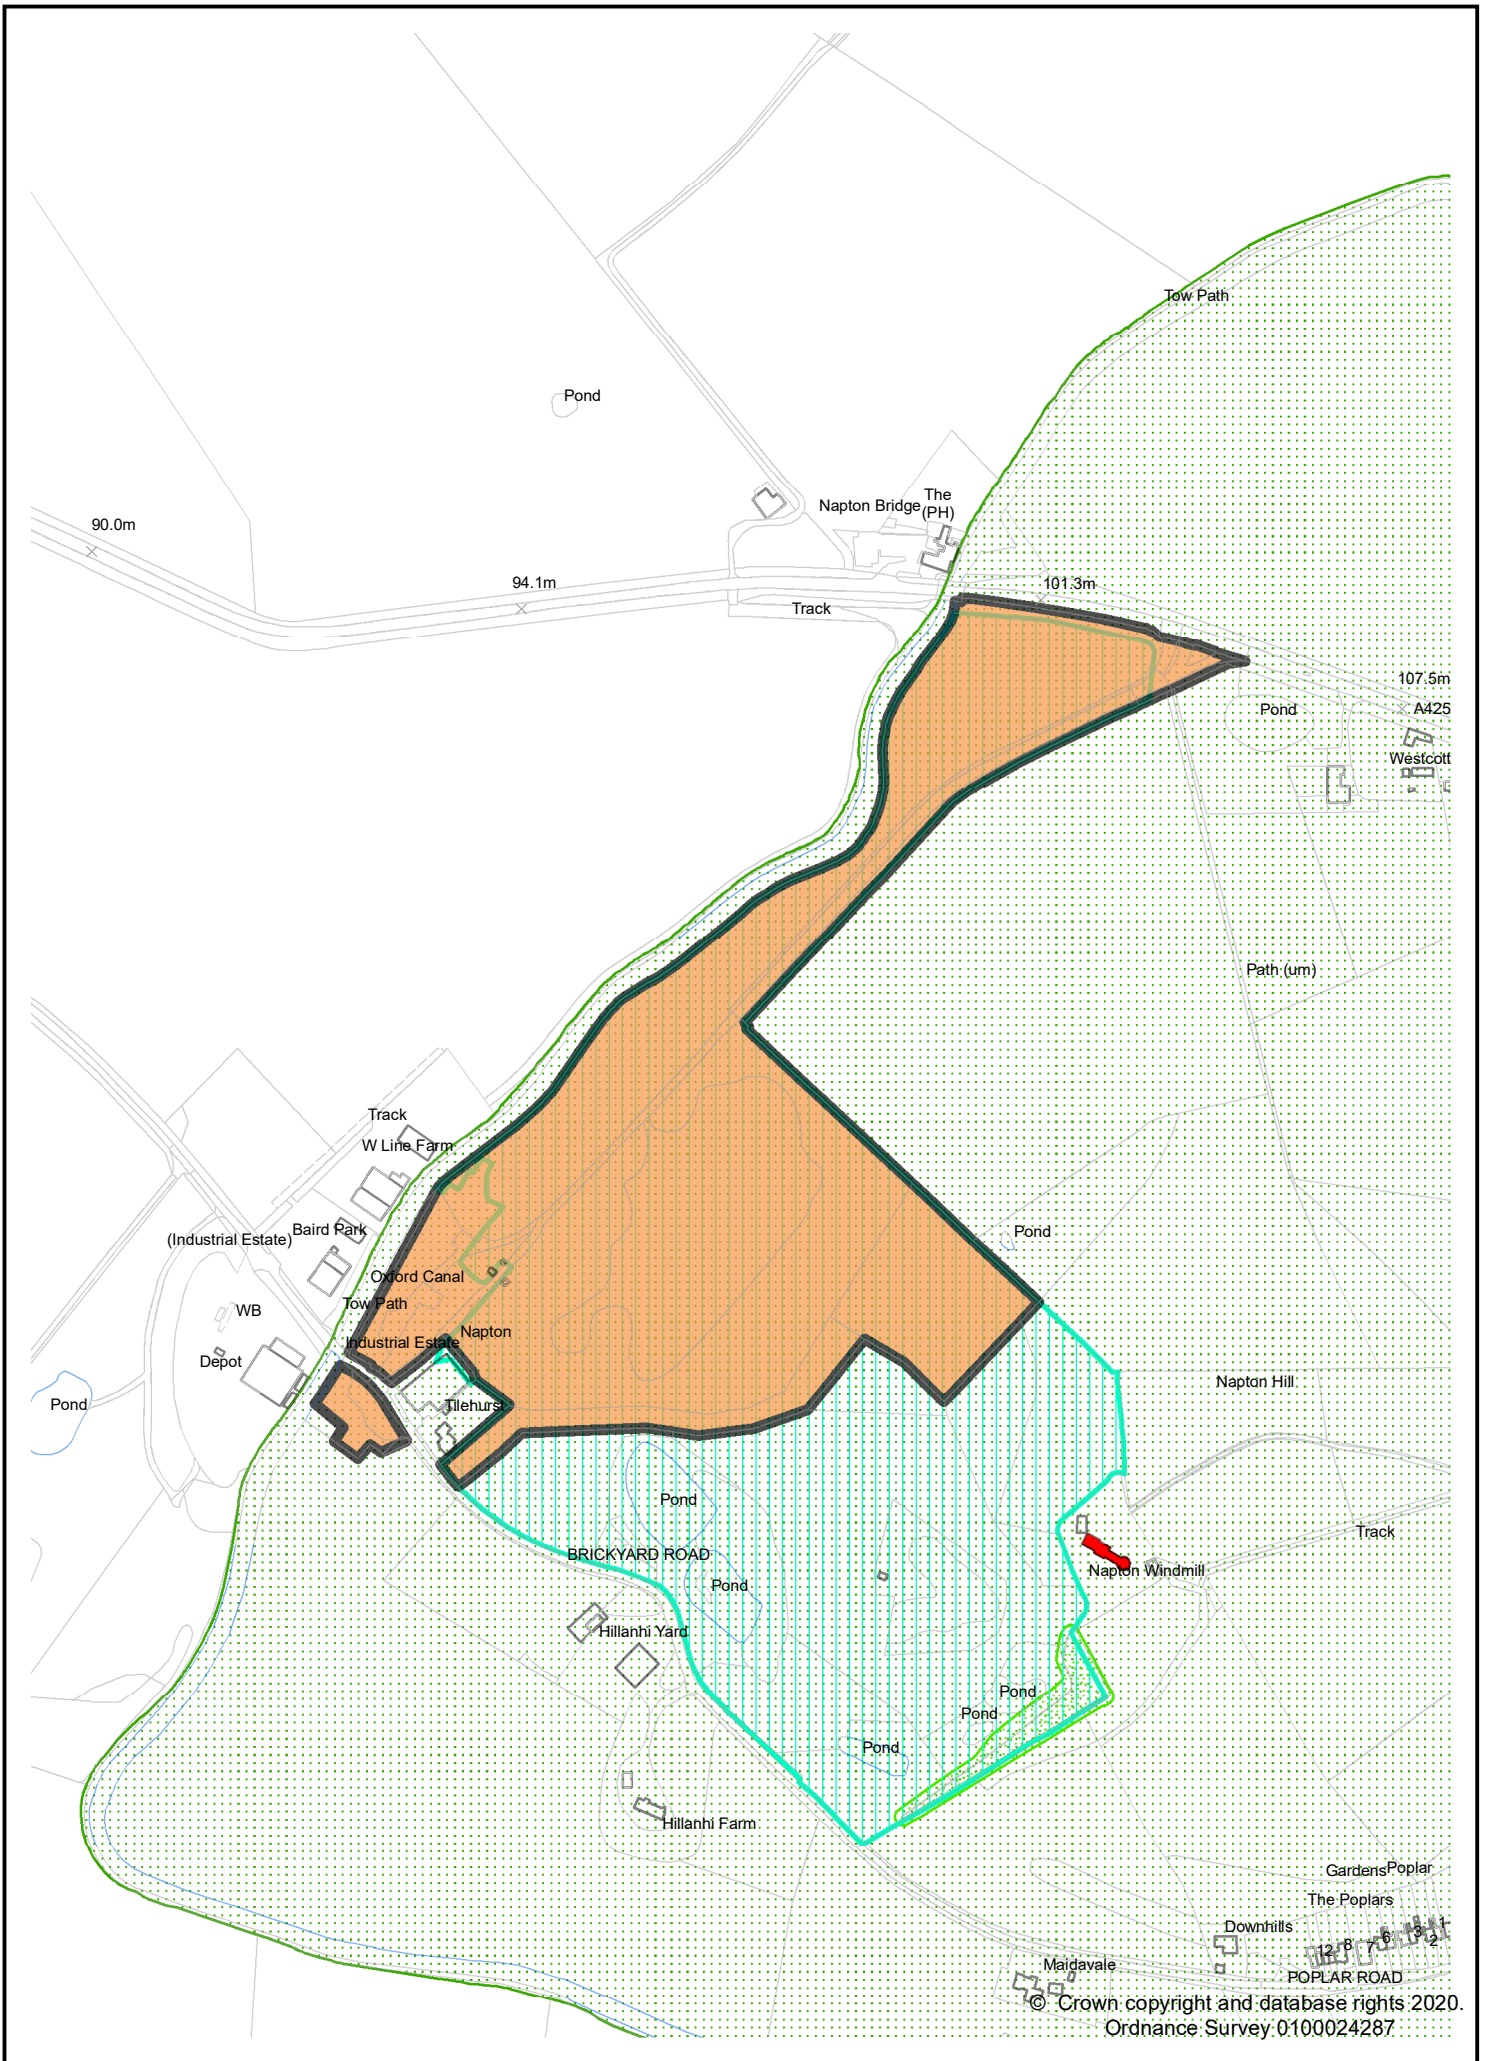

Site LSL.20 - Blus Lias Works, Stockton Road, Long Itchington