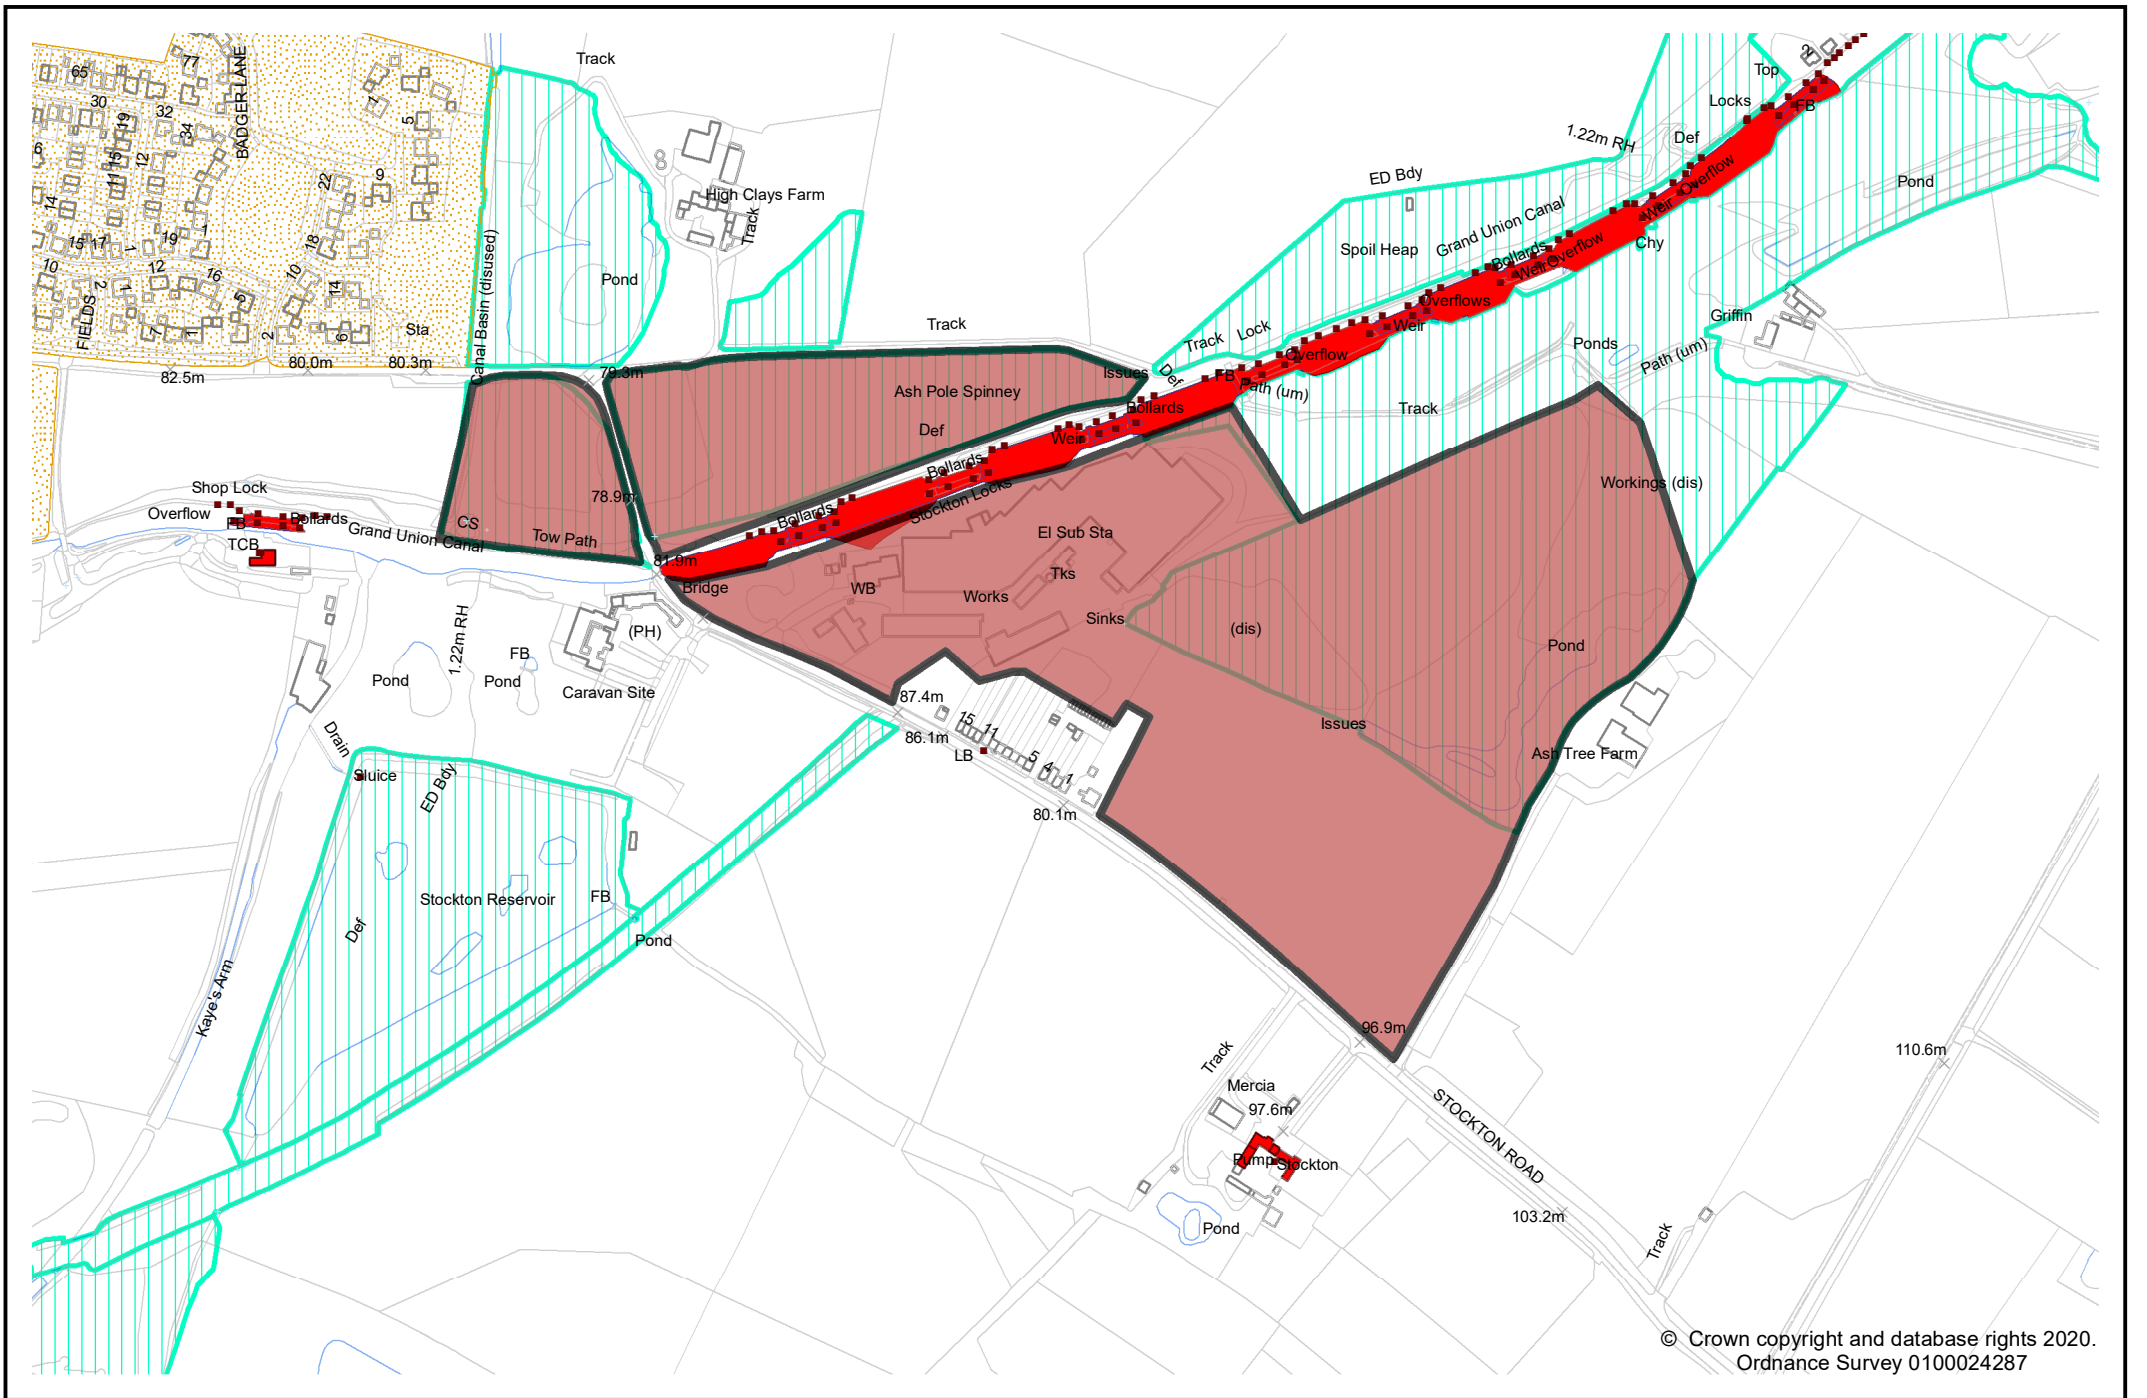

Site LSL.19 - Glebe Farm, Sambourne

© Crown copyright and database rights 2020.
Ordnance Survey 0100024287