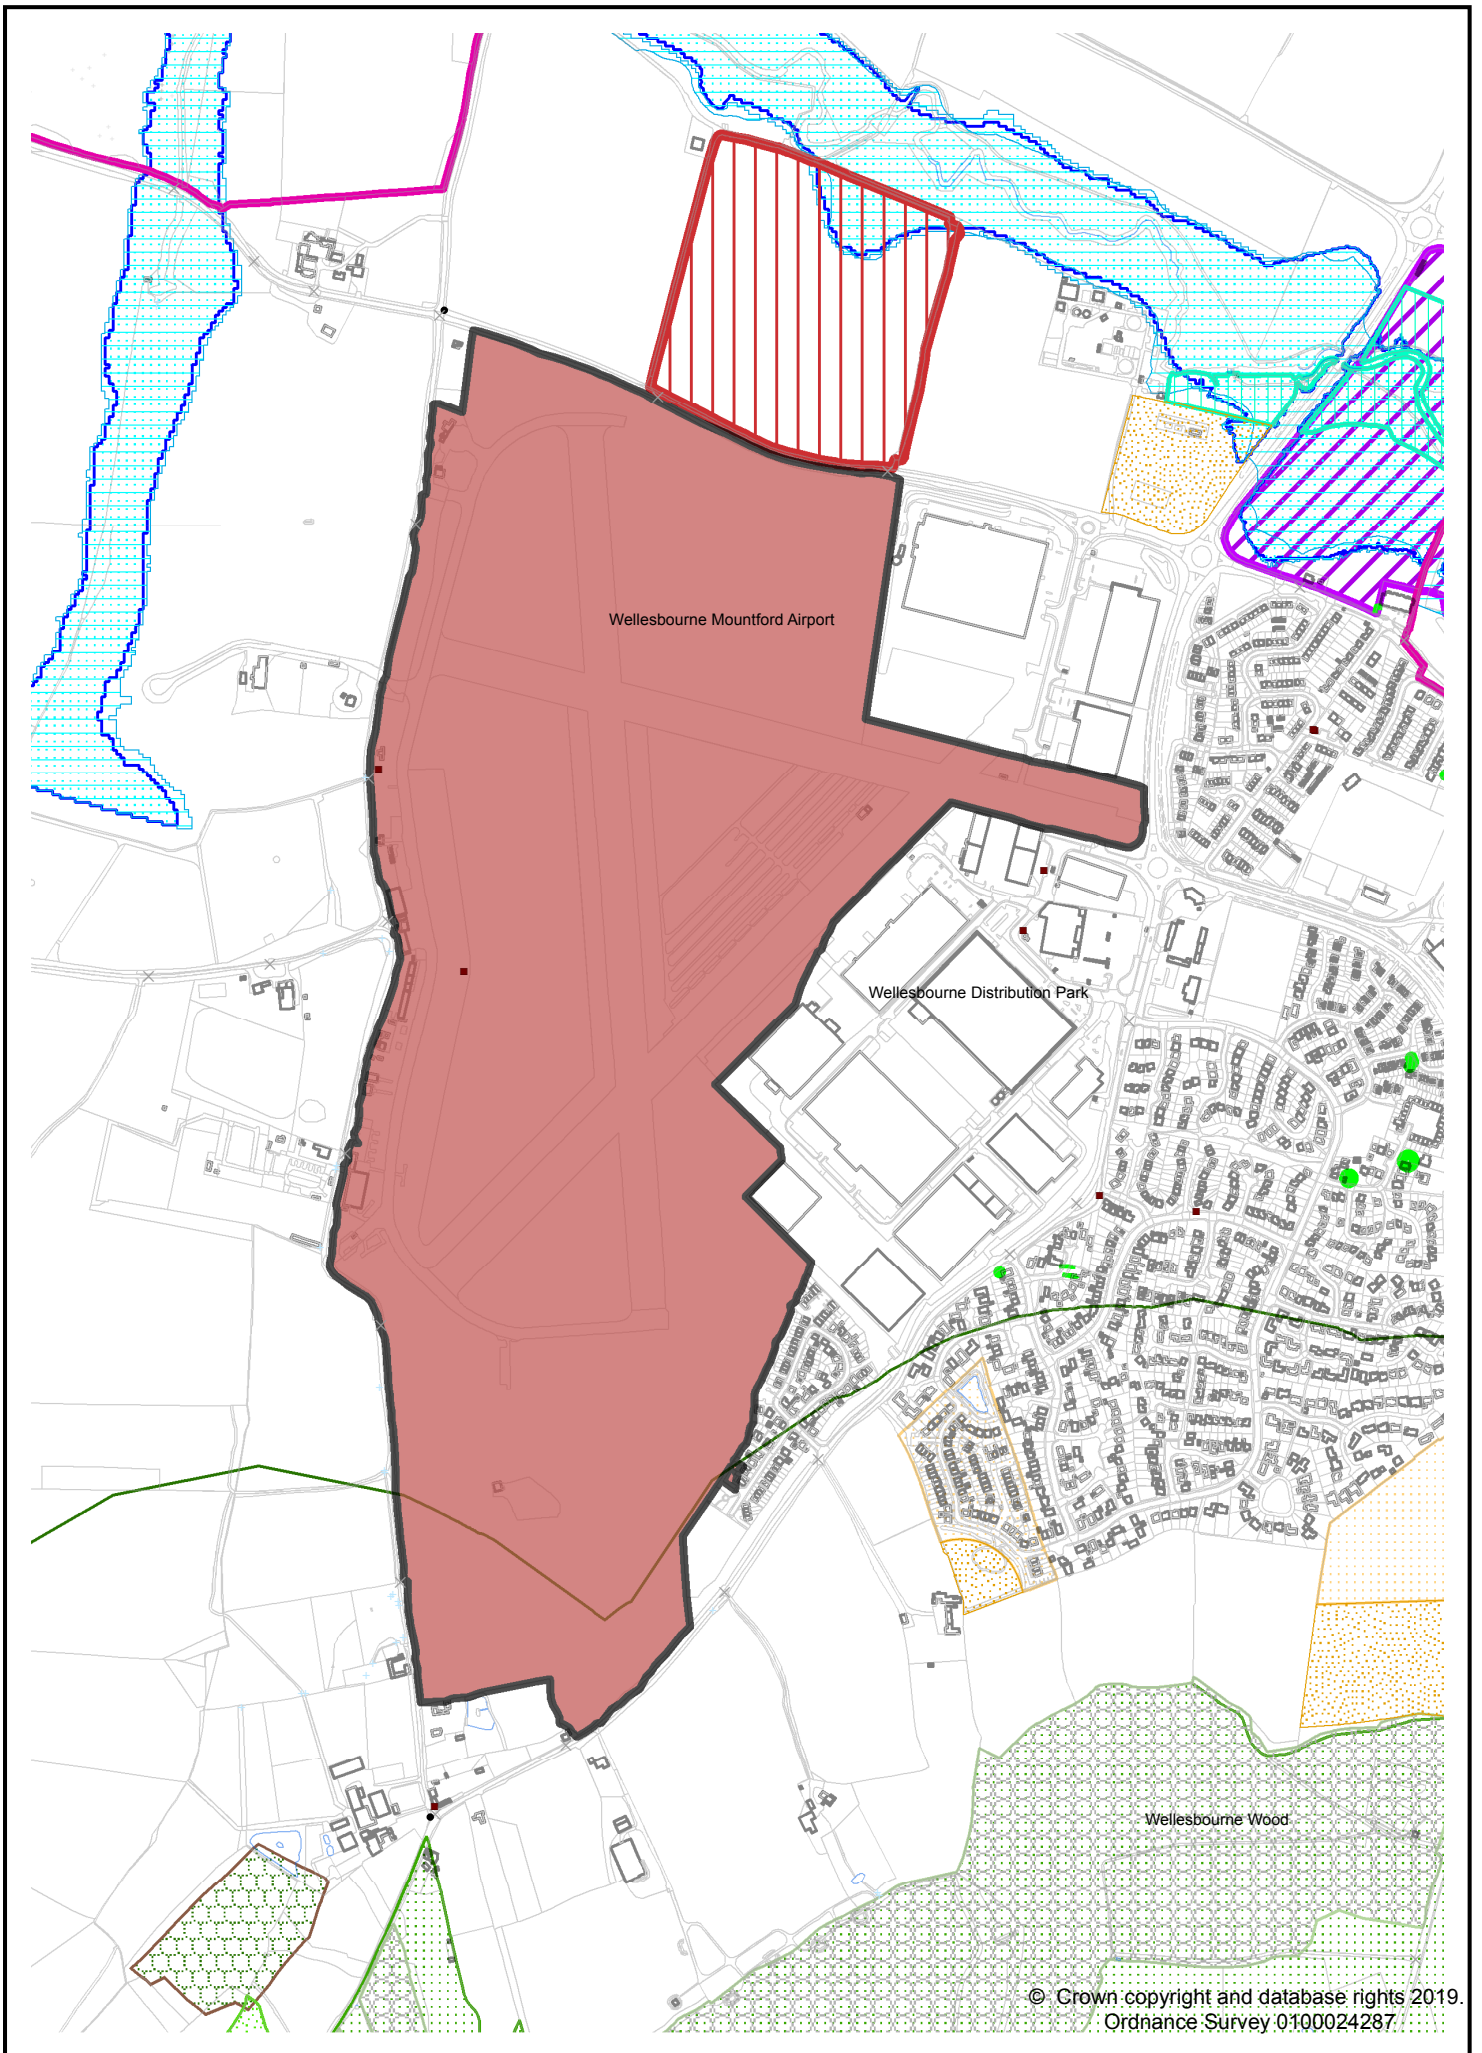

Site LSL.01 - Dallas Burston Polo Ground (West of Southam)

Site LSL.02 - Lower Farm, Stoneythorpe (West of Southam)

Site LSL.03A - Former Southam Cement Works

Site LSL.03B - North of former Southam Cement Works

Site LSL.03C - West of Southam Road, Long Itchington

Site LSL.03D - South of Model Village (South of Long Itchington)

Site LSL.04A - South of Deppers Bridge, Harbury

Site LSL.04B - North of Former Harbury Cement Works

© Crown copyright and database rights 2019.
Ordnance Survey 0100024287

Site LSL.05 - Wellesbourne Airfield

LSL.06A - Former Long Marston Depot

Site LSL.06B - Adjacent former Long Marston Depot

Site LSL.07 - Feldon Valley Golf Club, Sutton-under-Brailes

Site LSL.08 - Four Shires Farm, east of Moreton-in-Marsh

Site LSL.09 - Land west of Alcester

© Crown copyright and database rights 2019.
Ordnance Survey, 0100024287

Site LSL.10 - Land north of Wootton Wawen