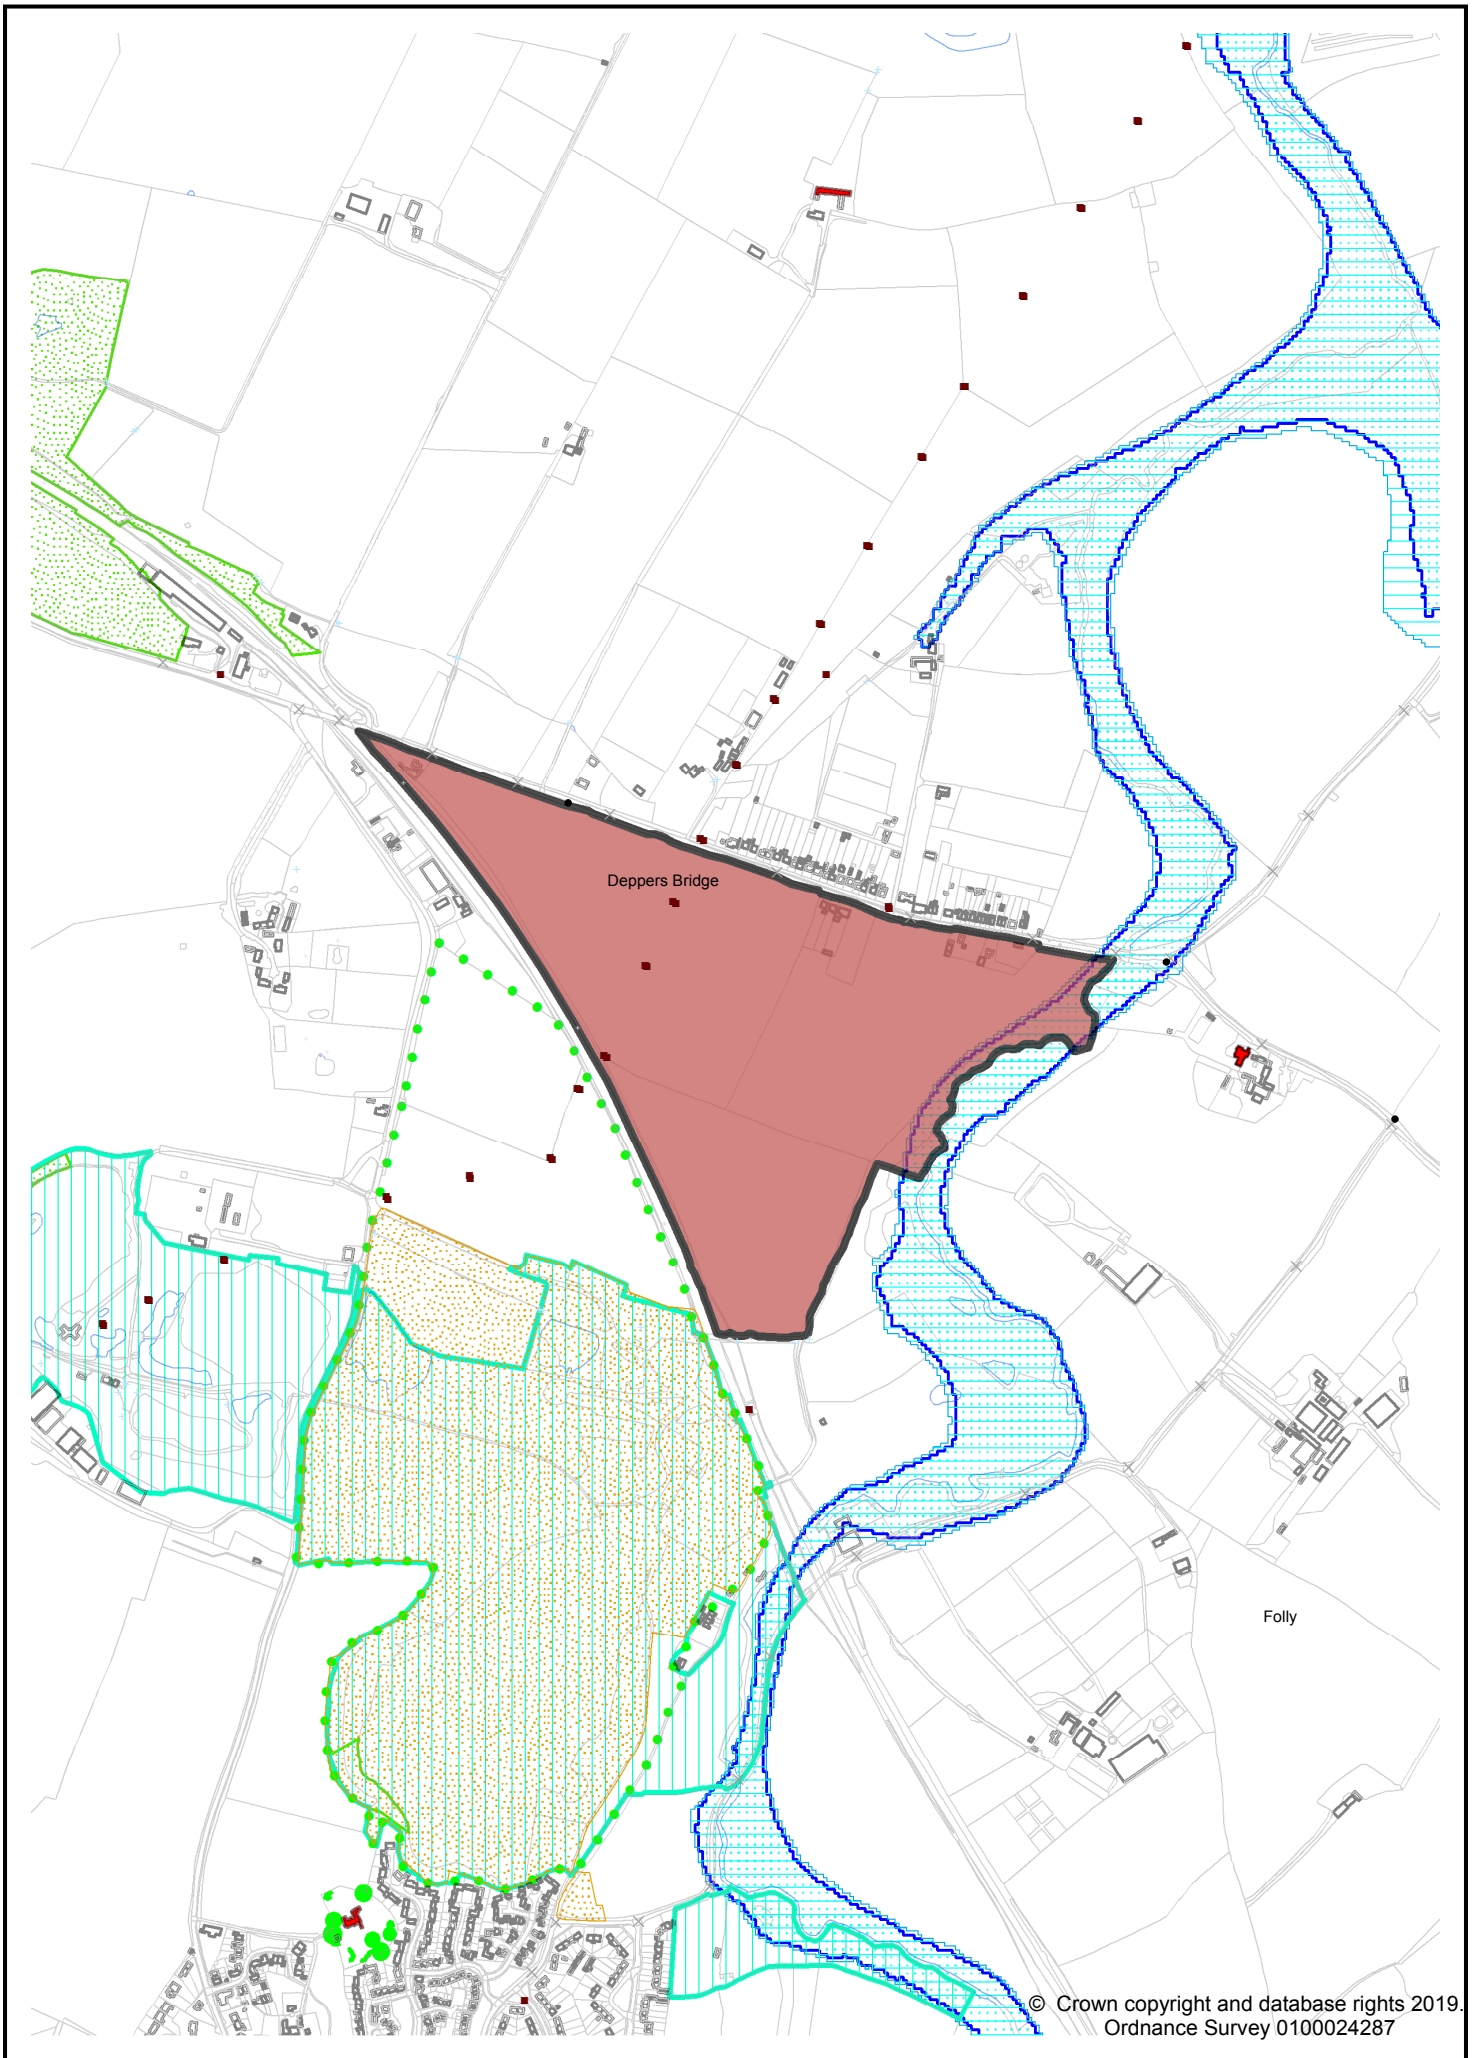

Site LSL.01 - Dallas Burston Polo Ground (West of Southam)

Site LSL.02 - Lower Farm, Stoneythorpe (West of Southam)

Site LSL.03A - Former Southam Cement Works

Site LSL.03B - North of former Southam Cement Works

Site LSL.03C - West of Southam Road, Long Itchington

Site LSL.03D - South of Model Village (South of Long Itchington)

Site LSL.04A - South of Deppers Bridge, Harbury

Site LSL.04B - North of Former Harbury Cement Works

© Crown copyright and database rights 2019.
Ordnance Survey 0100024287

Site LSL.05 - Wellesbourne Airfield

LSL.06A - Former Long Marston Depot

Site LSL.06B - Adjacent former Long Marston Depot

Site LSL.07 - Feldon Valley Golf Club, Sutton-under-Brailes

Site LSL.08 - Four Shires Farm, east of Moreton-in-Marsh

Site LSL.09 - Land west of Alcester

© Crown copyright and database rights 2019.
Ordnance Survey, 0100024287

Site LSL.10 - Land north of Wootton Wawen