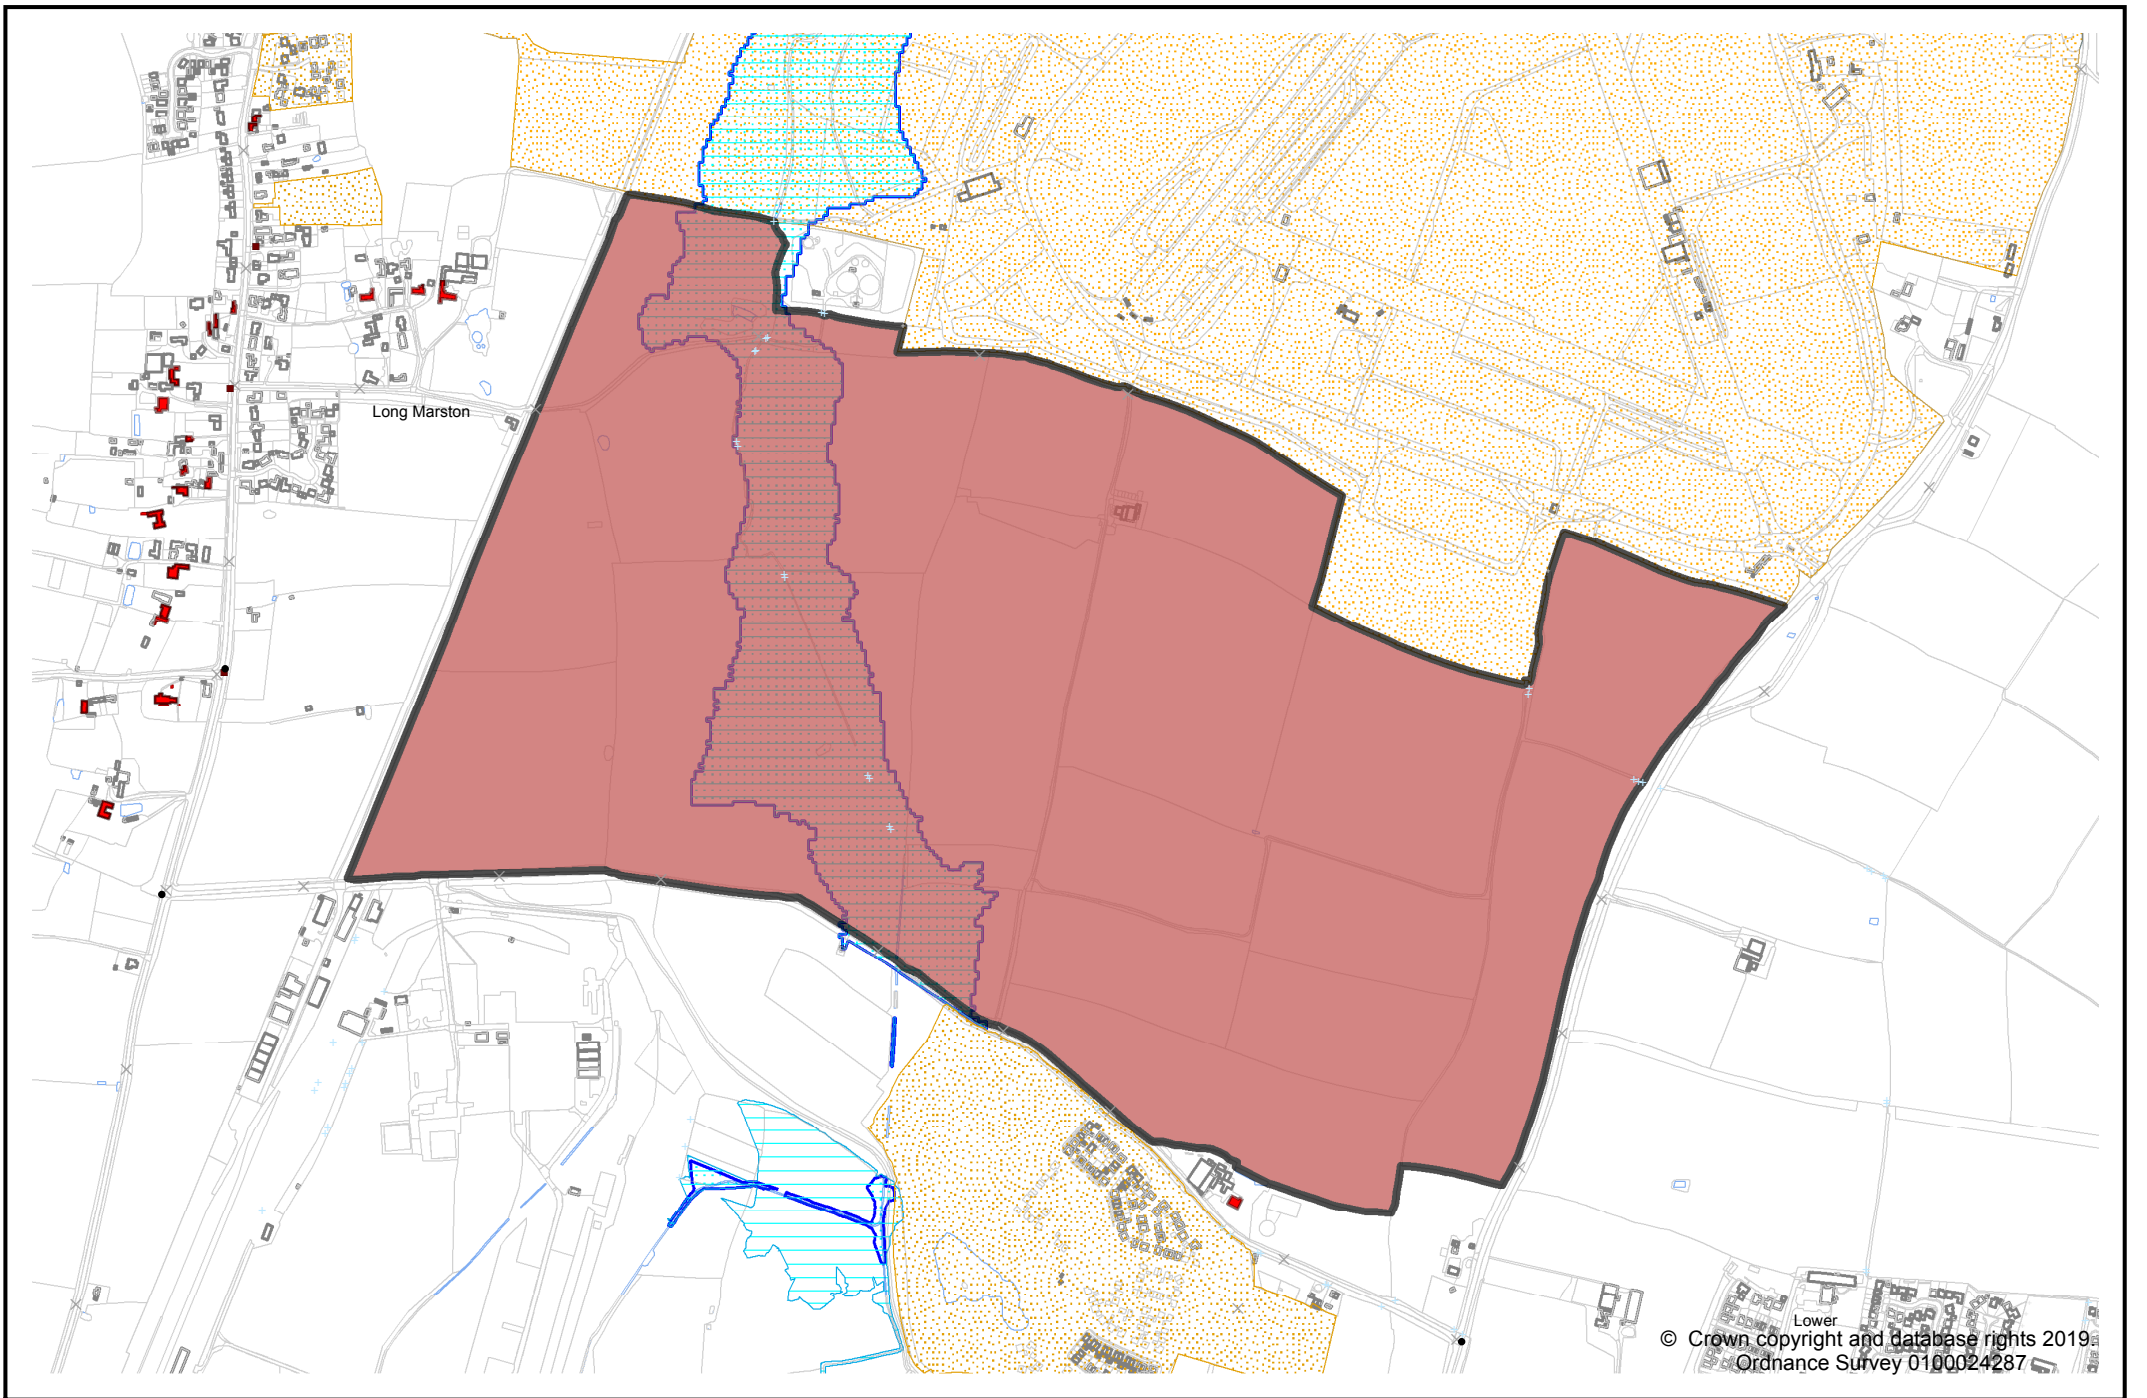

© Crown copyright and database rights 2019.
Ordnance Survey 0100024287

Site LSL.05 - Wellesbourne Airfield

LSL.06A - Former Long Marston Depot

Site LSL.06B - Adjacent former Long Marston Depot

Site LSL.07 - Feldon Valley Golf Club, Sutton-under-Brailes

Site LSL.08 - Four Shires Farm, east of Moreton-in-Marsh

Site LSL.09 - Land west of Alcester

© Crown copyright and database rights 2019.
Ordnance Survey, 0100024287

Site LSL.10 - Land north of Wootton Wawen

Site LSL.11A - Land south of Bidford-on-Avon

Site LSL.11B - Bickmarsh Hall Farm, South of Barton, Bidford-on-Avon

Site LSL.12 - Atherstone Airfield

Site LSL.13 - Lye Green Road/Station Road, Claverdon

Site LSL.14 - North of Station Road, Long Marston

Site LSL.15 - South of Henley Road, Mappleborough Green

Site LSL.16 - Drayton Manor Farm, Alcester Road, Stratford-upon-Avon

Site LSL.17 - Stratford Agri-Park, Clifford Chambers

Site LSL.18 - West of Campden Road, Long Marston