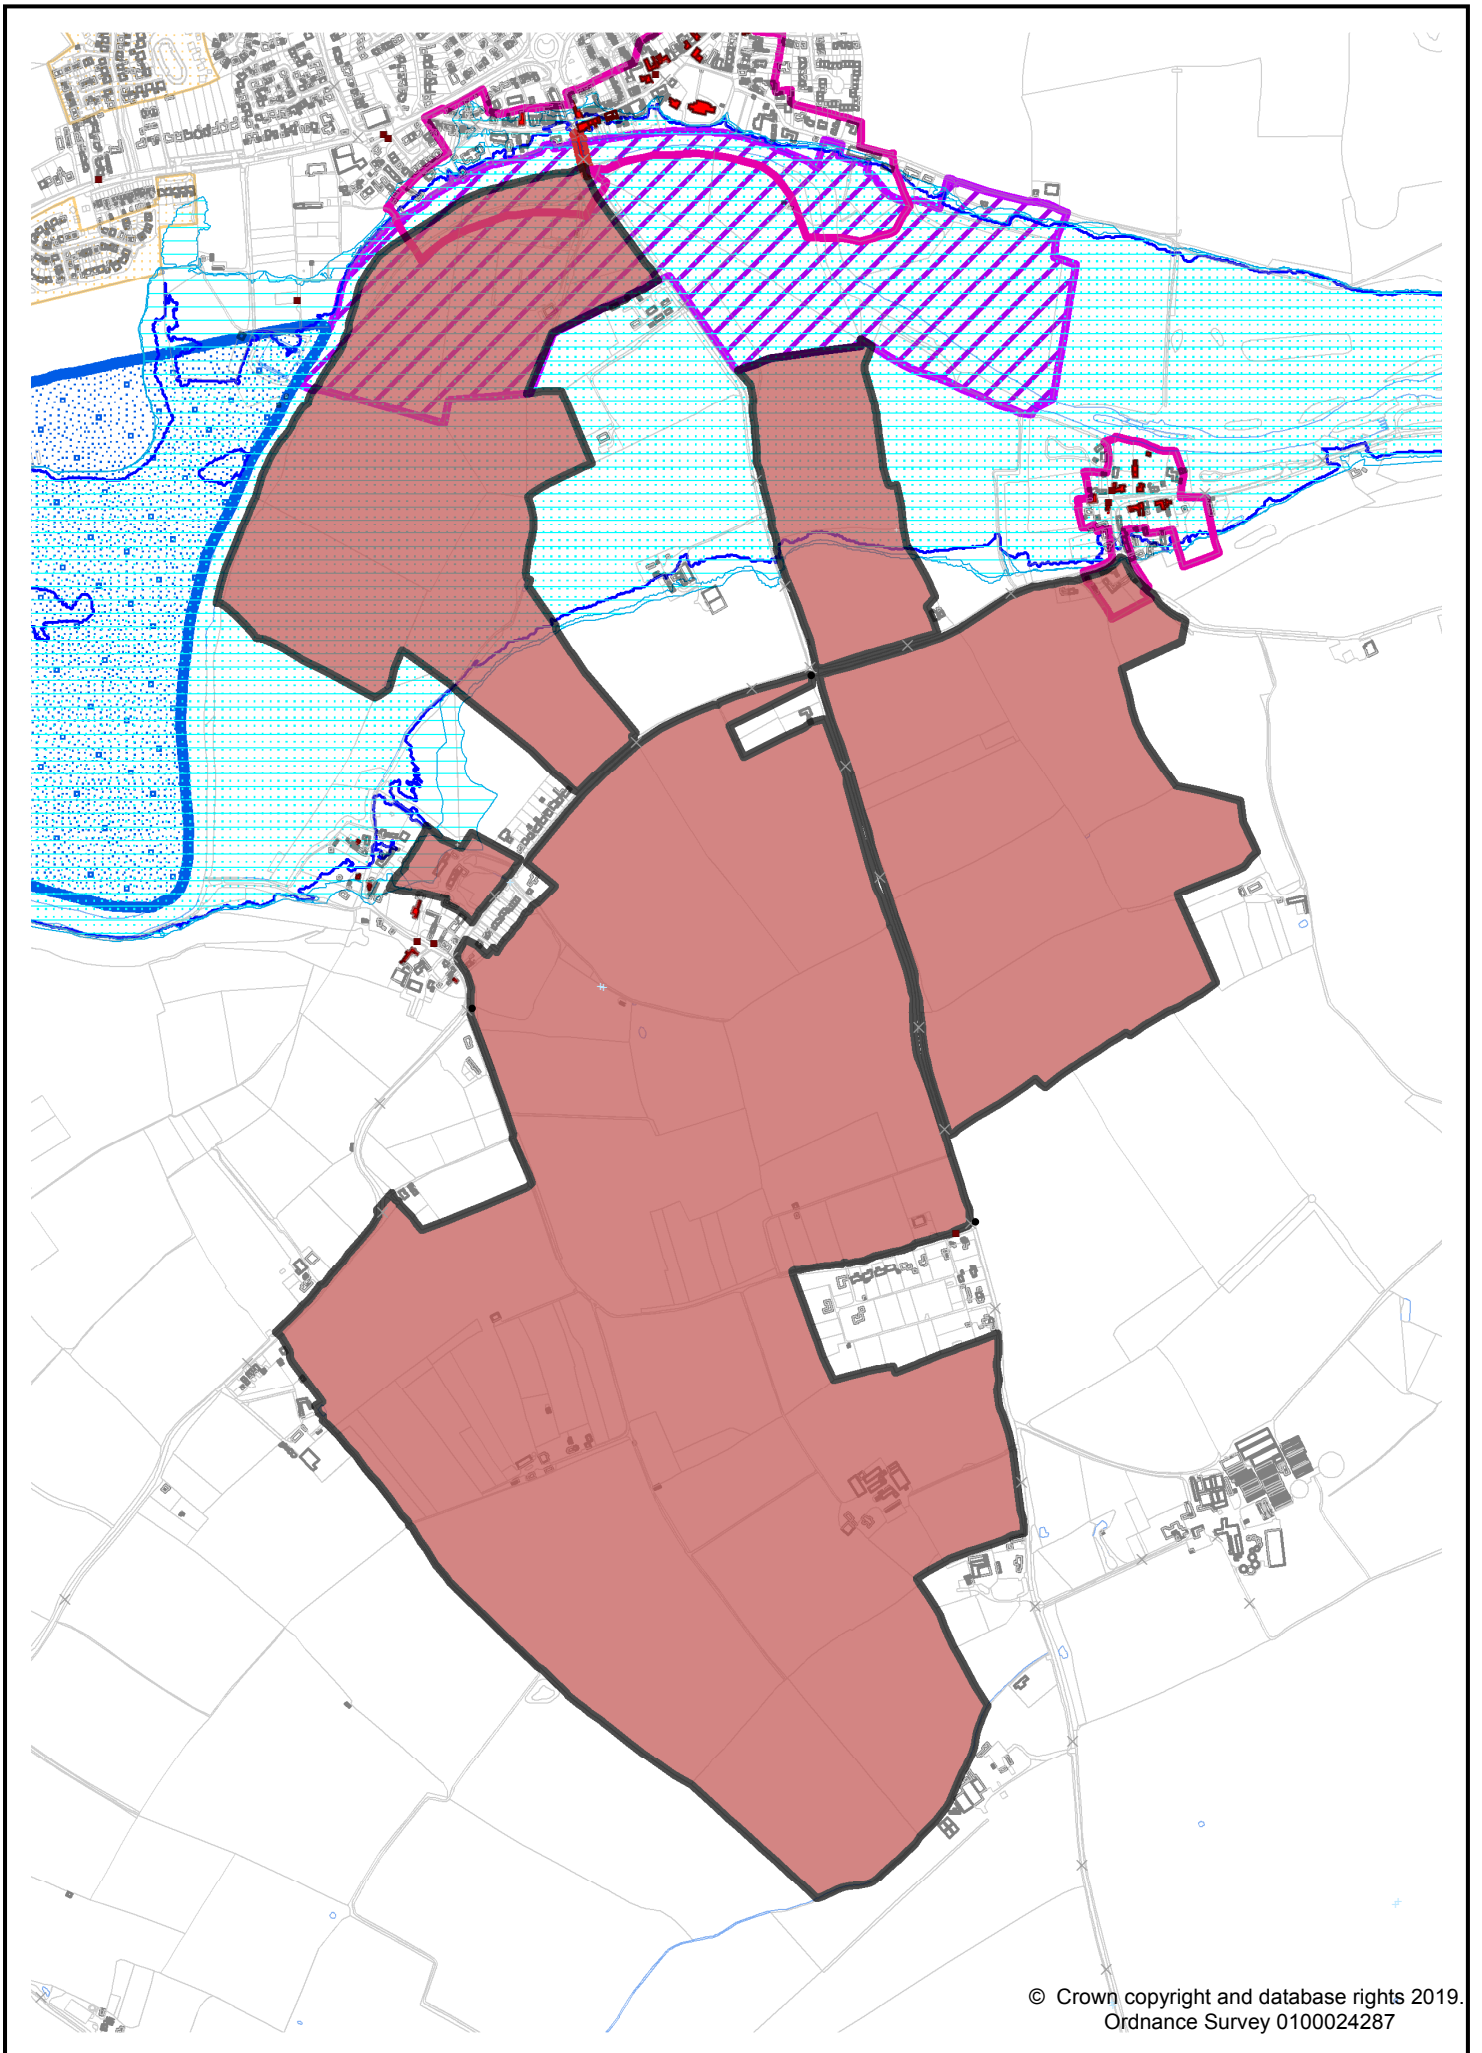

Site LSL.01 - Dallas Burston Polo Ground (West of Southam)

Site LSL.02 - Lower Farm, Stoneythorpe (West of Southam)

Site LSL.03A - Former Southam Cement Works

Site LSL.03B - North of former Southam Cement Works

© Crown copyright and database rights 2019.
Ordnance Survey 0100024287

Site LSL.05 - Wellesbourne Airfield

LSL.06A - Former Long Marston Depot

Site LSL.06B - Adjacent former Long Marston Depot

Site LSL.07 - Feldon Valley Golf Club, Sutton-under-Brailes

Site LSL.08 - Four Shires Farm, east of Moreton-in-Marsh

Site LSL.09 - Land west of Alcester

© Crown copyright and database rights 2019.
Ordnance Survey, 0100024287

Site LSL.10 - Land north of Wootton Wawen

Site LSL.11A - Land south of Bidford-on-Avon

Site LSL.11B - Bickmarsh Hall Farm, South of Barton, Bidford-on-Avon

Site LSL.12 - Atherstone Airfield

Site LSL.13 - Lye Green Road/Station Road, Claverdon

Site LSL.14 - North of Station Road, Long Marston