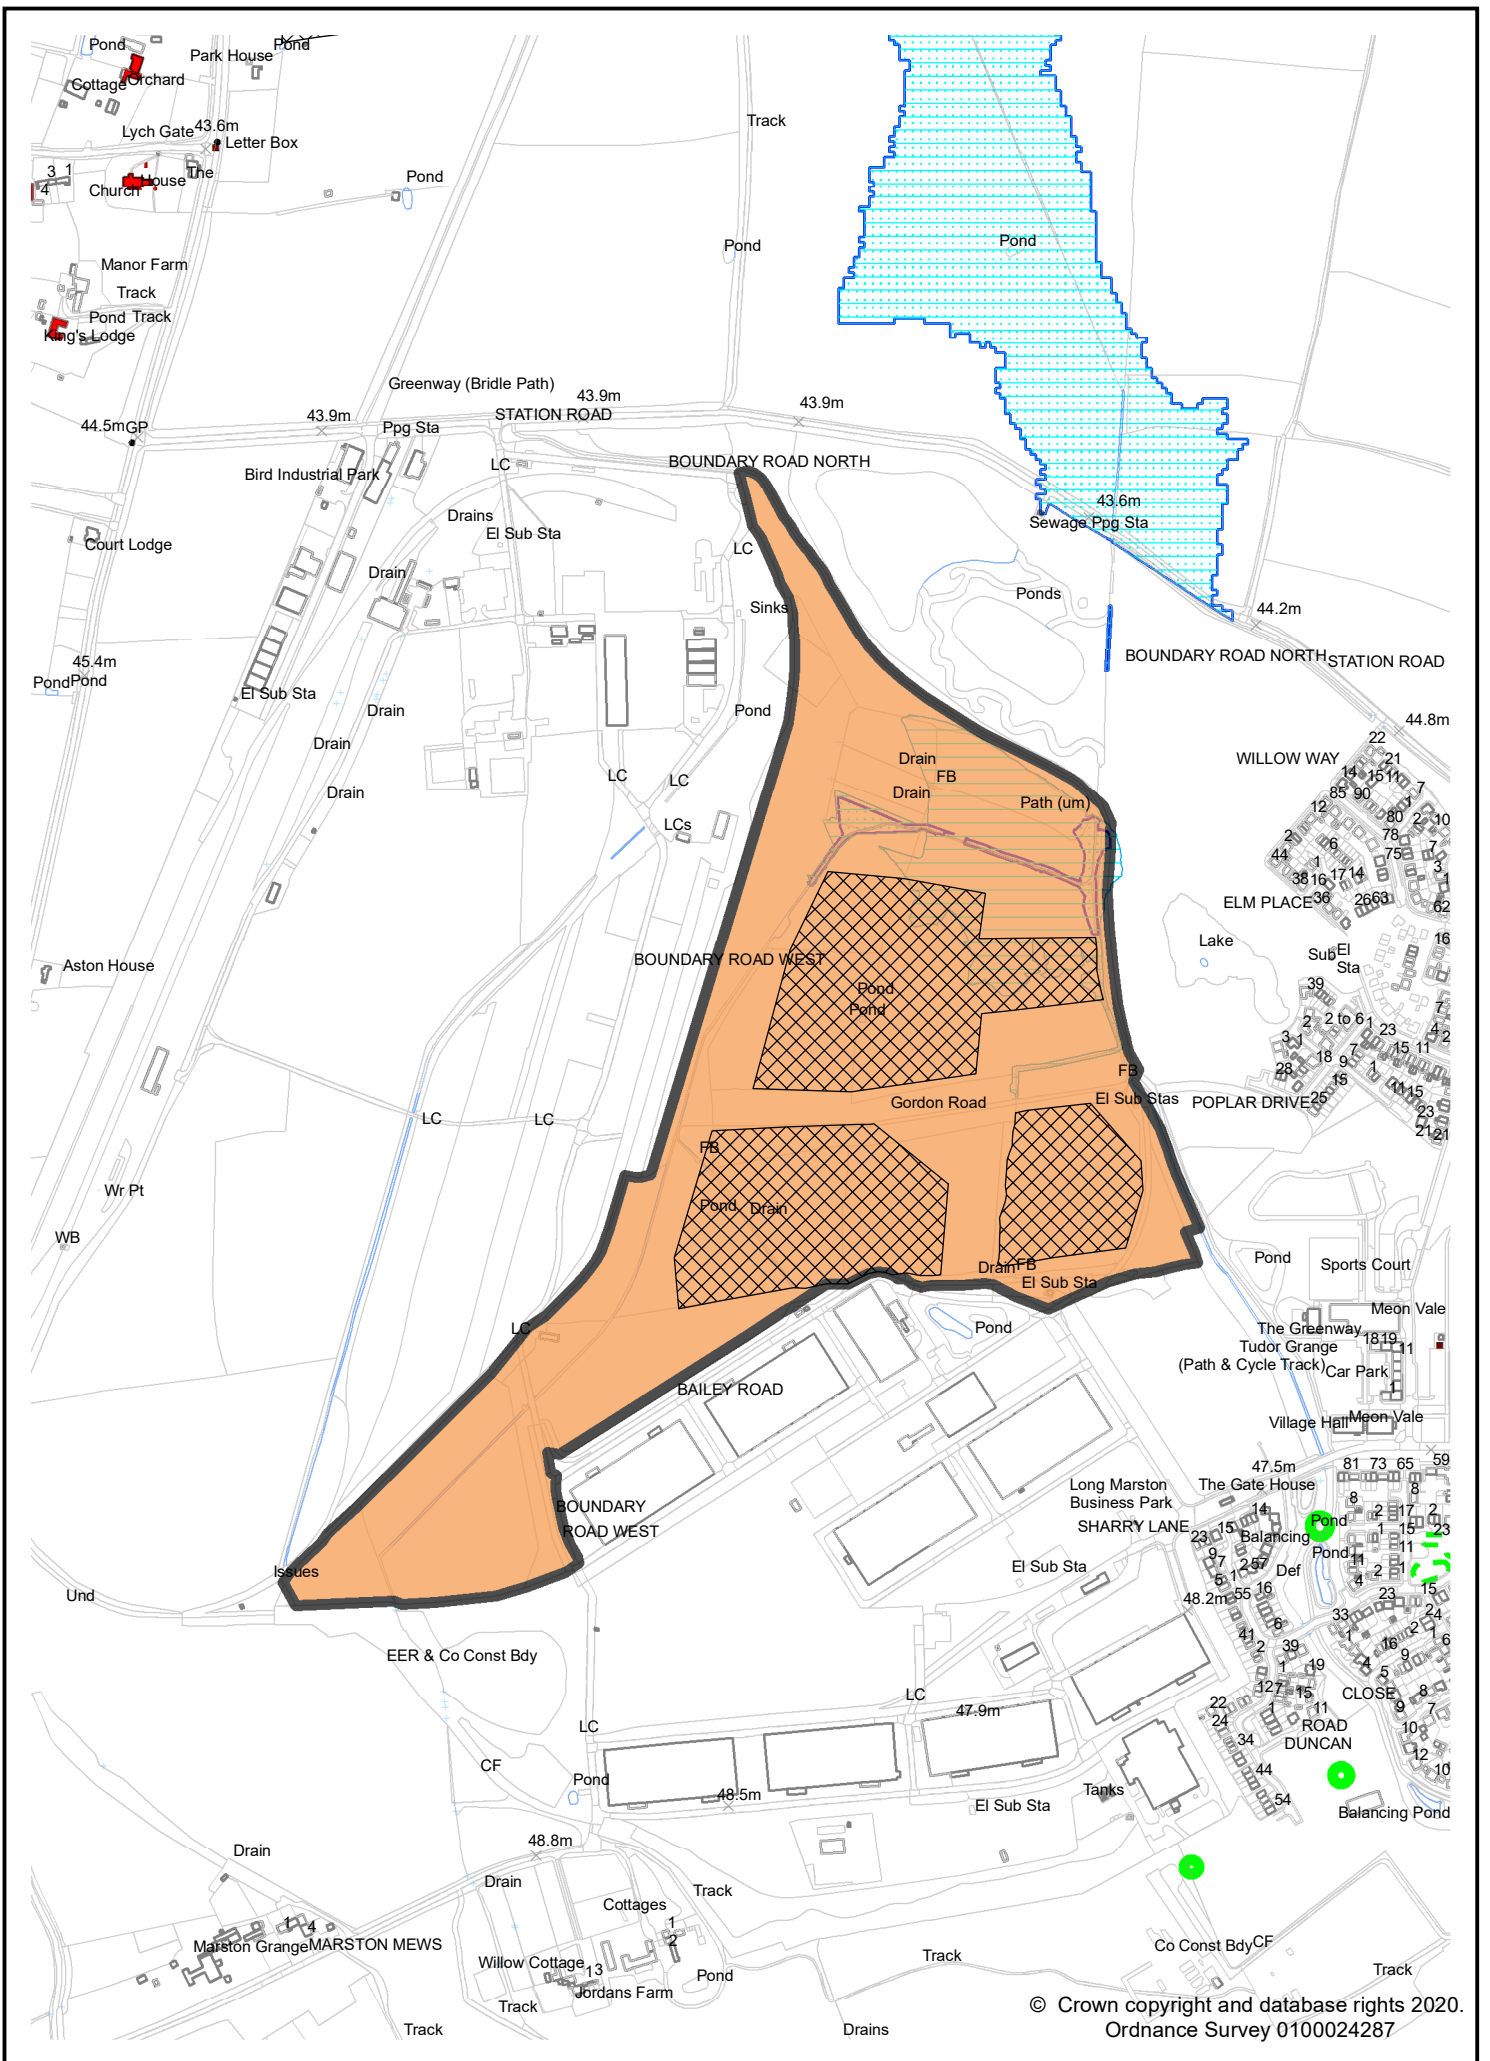

Site LSL.01 - Dallas Burston Polo Ground (West of Southam)

Site LSL.02 - Lower Farm, Stoneythorpe (West of Southam)

Site LSL.03A - Former Southam Cement Works

Site LSL.03B - North of former Southam Cement Works

Site LSL.03C - West of Southam Road, Long Itchington

Site LSL.03D - South of Model Village (South of Long Itchington)

Site LSL.04A - South of Deppers Bridge, Harbury

Site LSL.04B - North of Former Harbury Cement Works

© Crown copyright and database rights 2019.
Ordnance Survey 0100024287

Site LSL.05 - Wellesbourne Airfield

LSL.06A - Former Long Marston Depot

Site LSL.06B - Adjacent former Long Marston Depot

Site LSL.07 - Feldon Valley Golf Club, Sutton-under-Brailes

Site LSL.08 - Four Shires Farm, east of Moreton-in-Marsh

Site LSL.09 - Land west of Alcester

© Crown copyright and database rights 2019.
Ordnance Survey, 0100024287

Site LSL.10 - Land north of Wootton Wawen