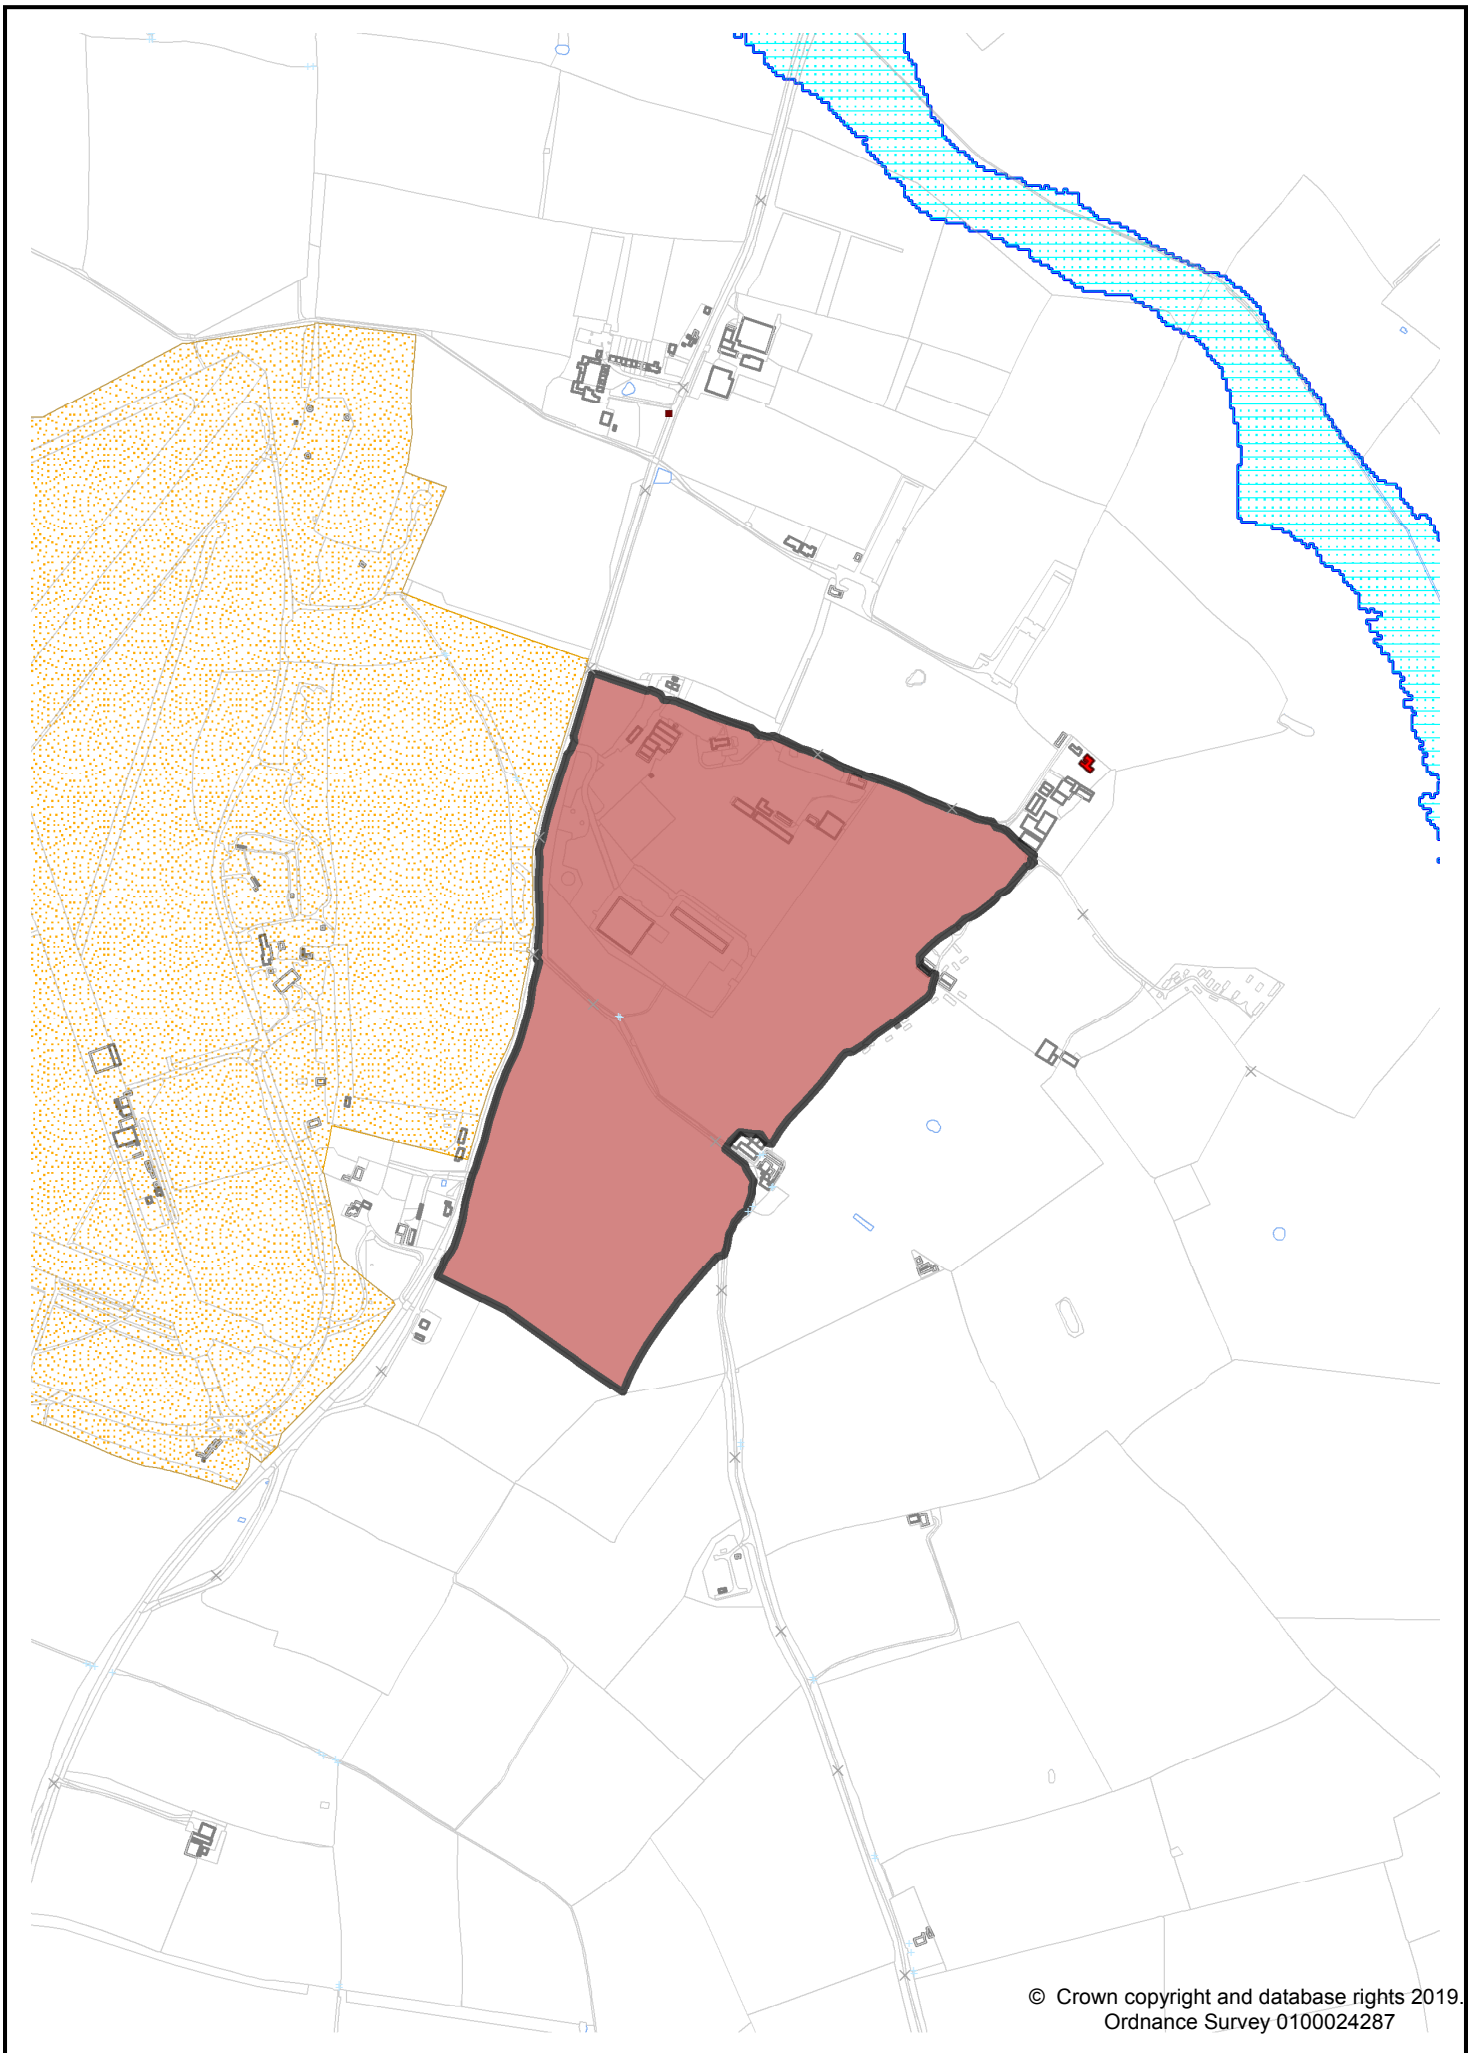

Site LSL.16 - Drayton Manor Farm, Alcester Road, Stratford-upon-Avon