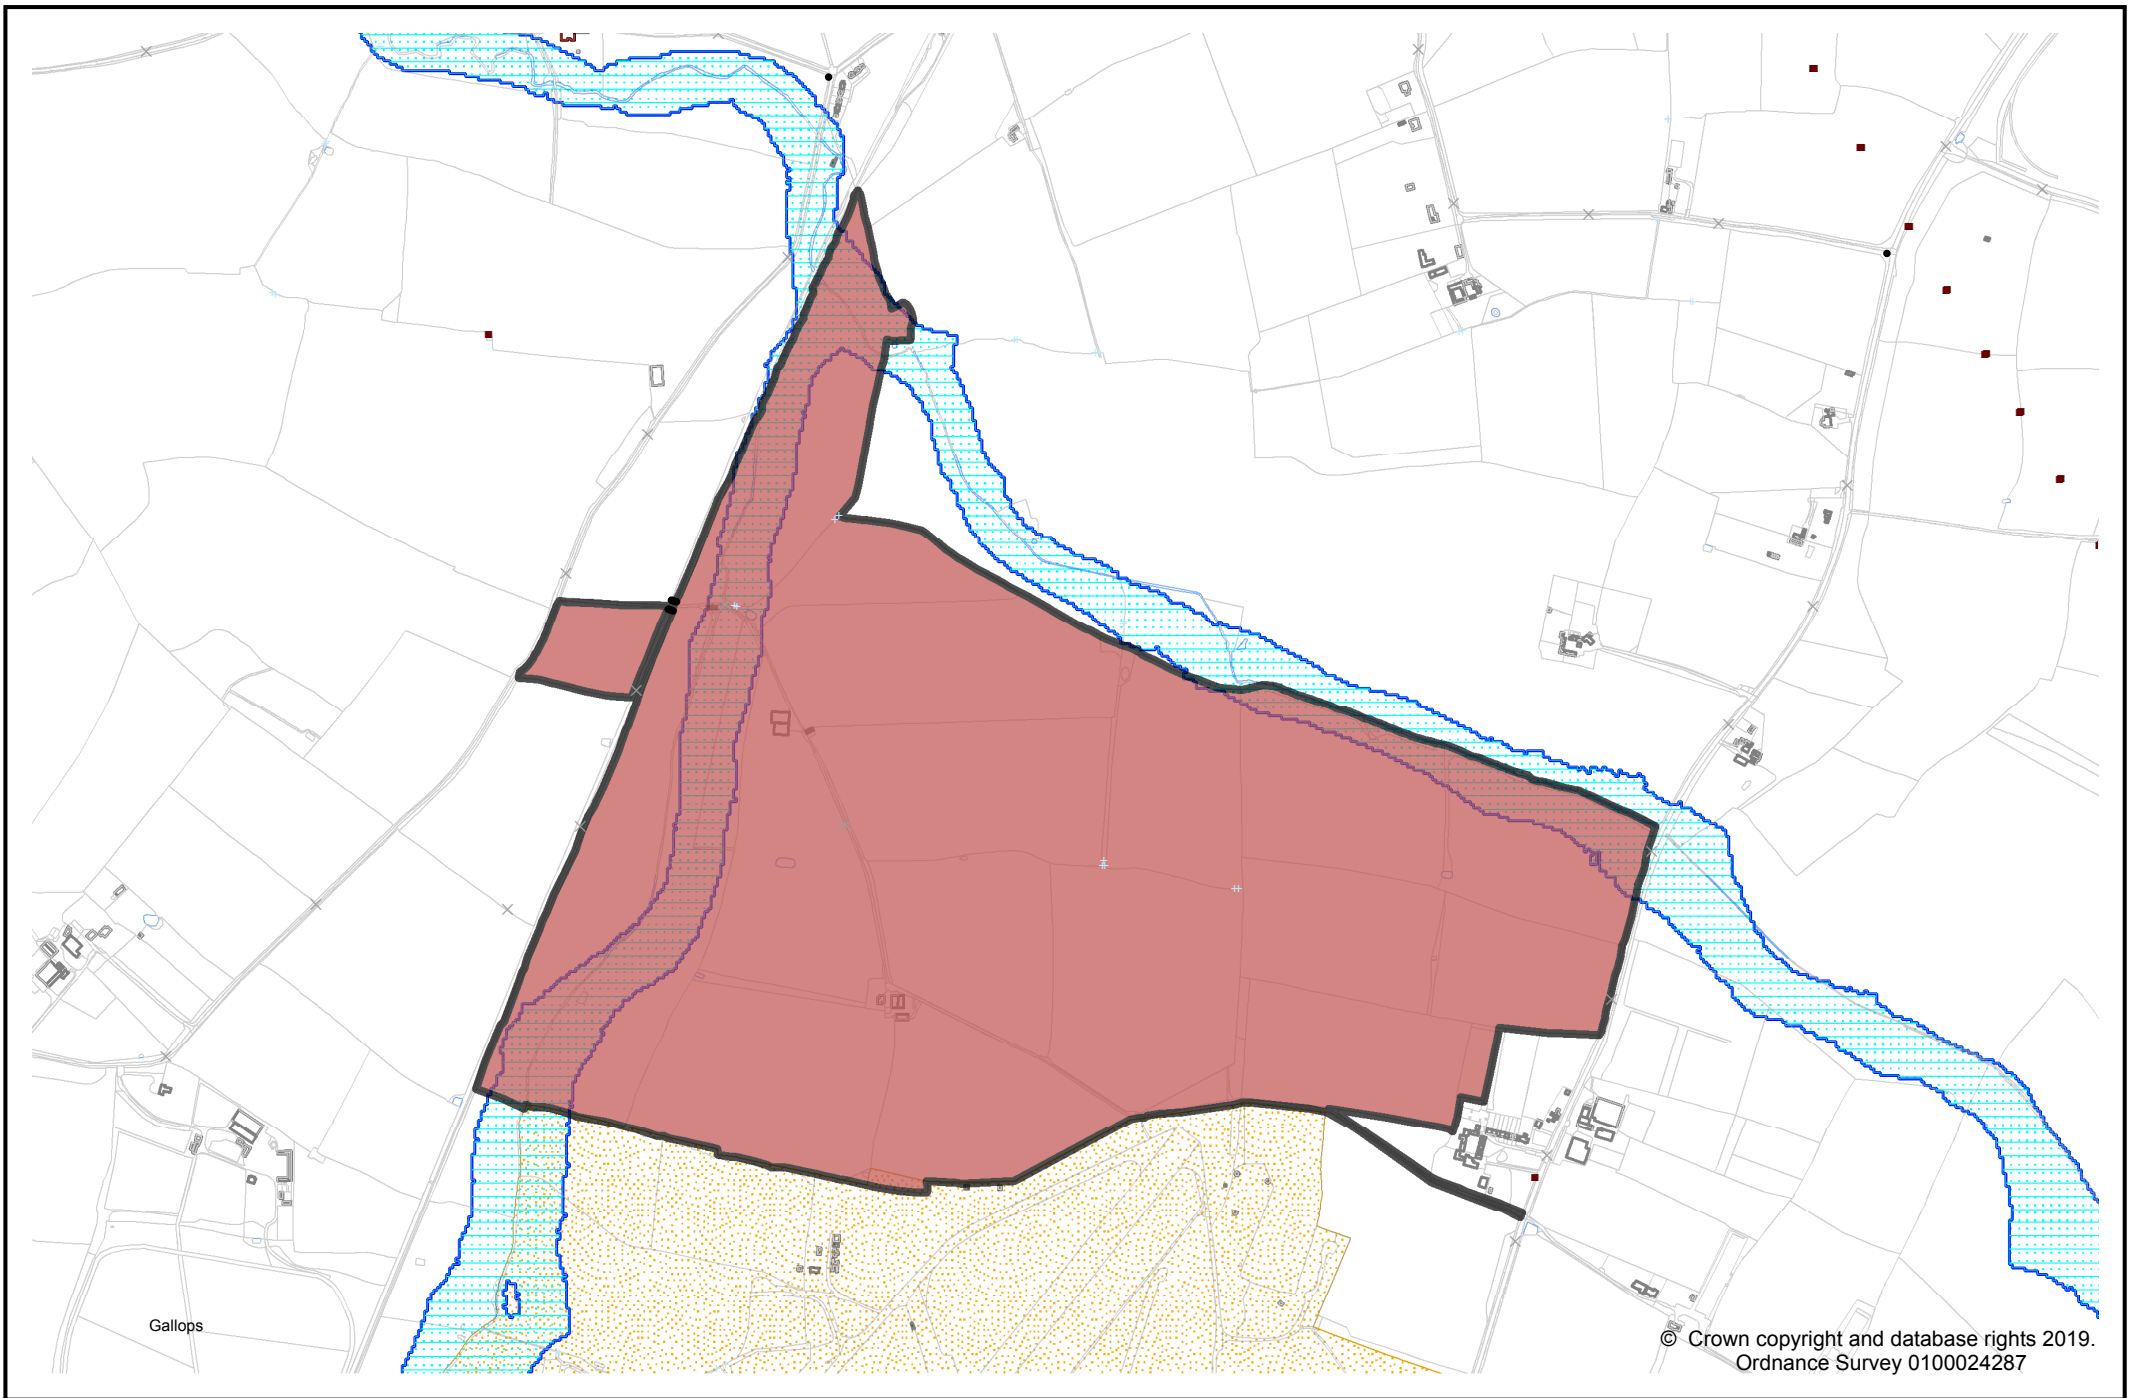

Site LSL.17 - Stratford Agri-Park, Clifford Chambers