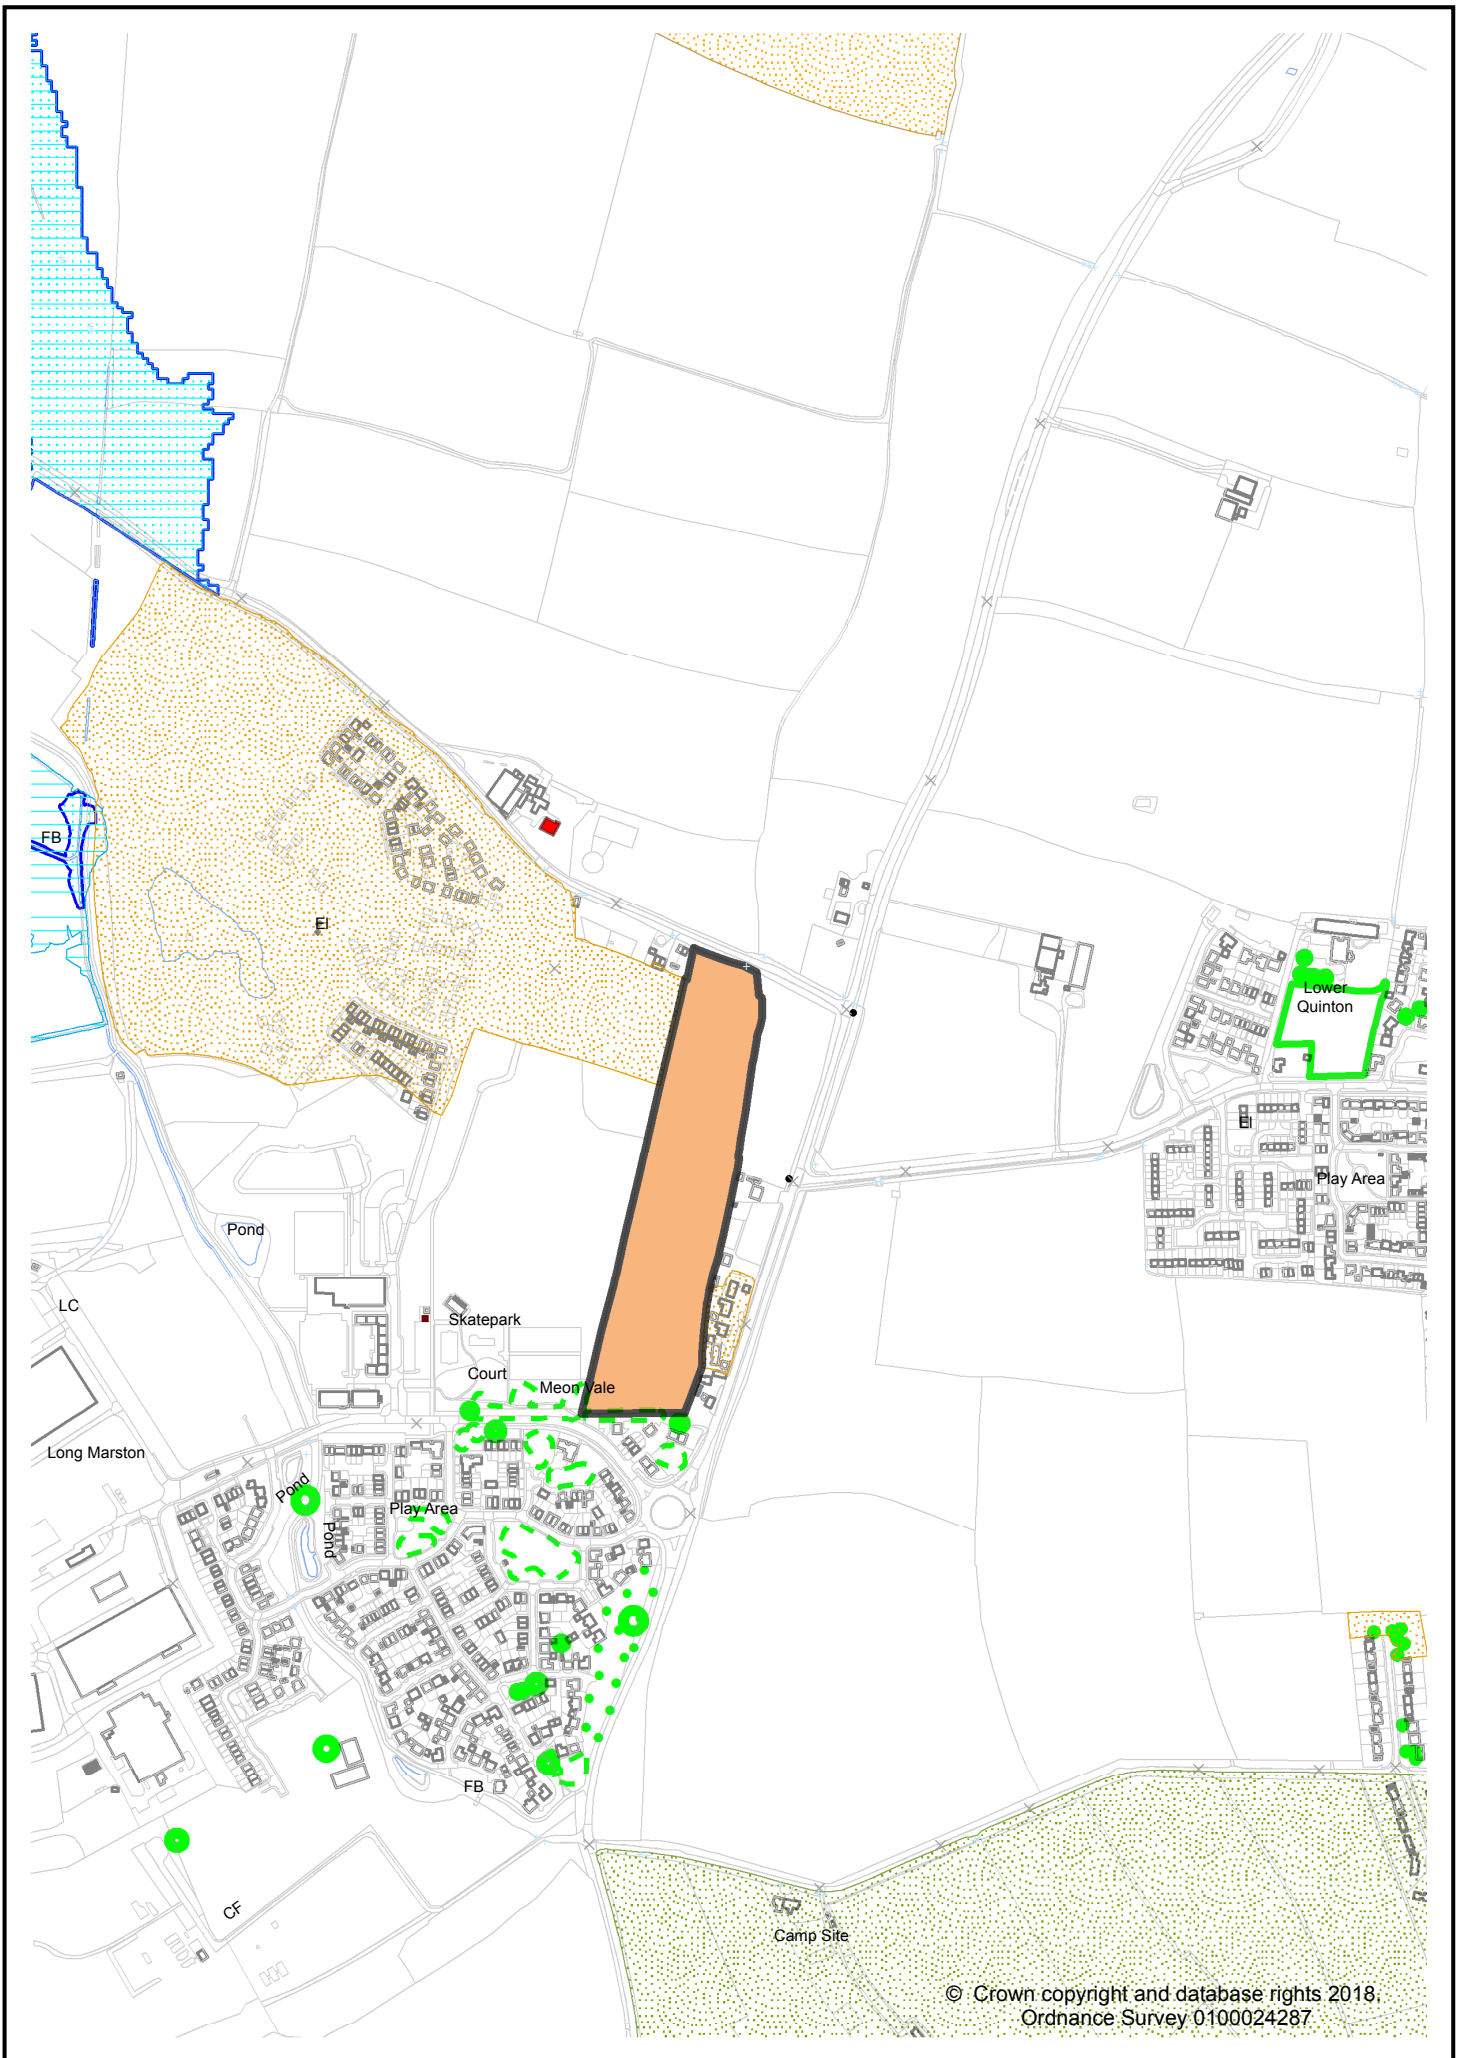

Site LSL.01 - Dallas Burston Polo Ground (West of Southam)

Site LSL.02 - Lower Farm, Stoneythorpe (West of Southam)

Site LSL.03A - Former Southam Cement Works

Site LSL.03B - North of former Southam Cement Works

Site LSL.03C - West of Southam Road, Long Itchington

Site LSL.03D - South of Model Village (South of Long Itchington)

Site LSL.04A - South of Deppers Bridge, Harbury

Site LSL.04B - North of Former Harbury Cement Works

© Crown copyright and database rights 2019.
Ordnance Survey 0100024287

Site LSL.05 - Wellesbourne Airfield

LSL.06A - Former Long Marston Depot

Site LSL.06B - Adjacent former Long Marston Depot

Site LSL.07 - Feldon Valley Golf Club, Sutton-under-Brailes

Site LSL.08 - Four Shires Farm, east of Moreton-in-Marsh

Site LSL.09 - Land west of Alcester

© Crown copyright and database rights 2019.
Ordnance Survey, 0100024287

Site LSL.10 - Land north of Wootton Wawen