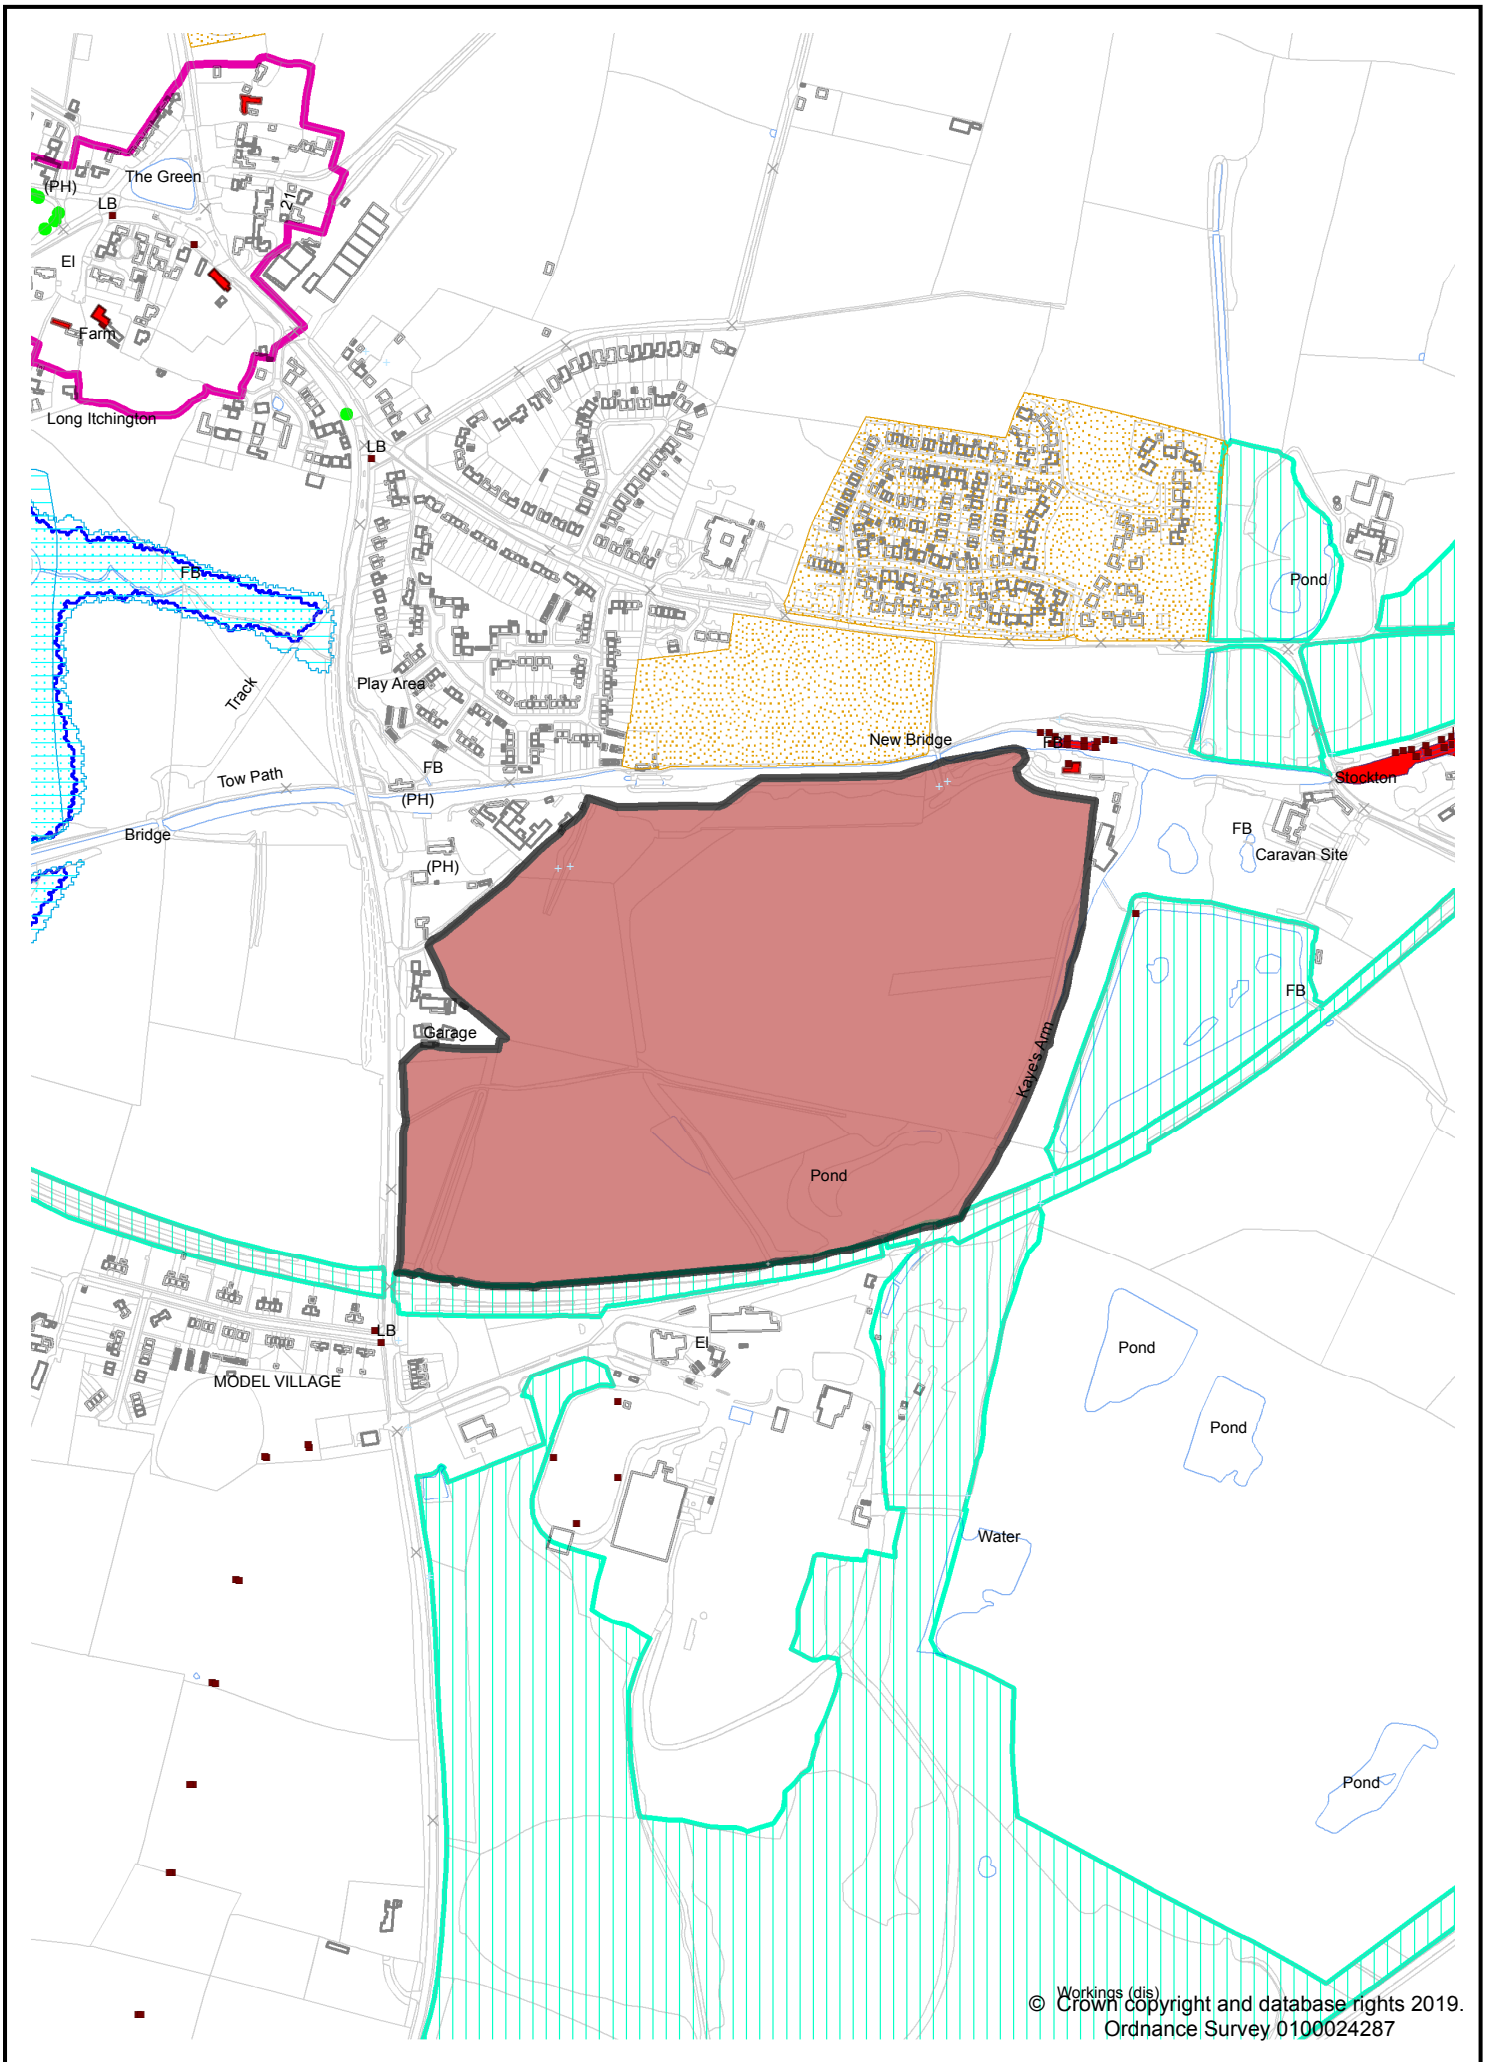

Site LSL.01 - Dallas Burston Polo Ground (West of Southam)

Site LSL.02 - Lower Farm, Stoneythorpe (West of Southam)

Site LSL.03A - Former Southam Cement Works

Site LSL.03B - North of former Southam Cement Works

Site LSL.03C - West of Southam Road, Long Itchington

Site LSL.03D - South of Model Village (South of Long Itchington)

Site LSL.04A - South of Deppers Bridge, Harbury

Site LSL.04B - North of Former Harbury Cement Works

© Crown copyright and database rights 2019.
Ordnance Survey 0100024287

Site LSL.05 - Wellesbourne Airfield

LSL.06A - Former Long Marston Depot

Site LSL.06B - Adjacent former Long Marston Depot

Site LSL.07 - Feldon Valley Golf Club, Sutton-under-Brailes

Site LSL.08 - Four Shires Farm, east of Moreton-in-Marsh

Site LSL.09 - Land west of Alcester

© Crown copyright and database rights 2019.
Ordnance Survey, 0100024287

Site LSL.10 - Land north of Wootton Wawen