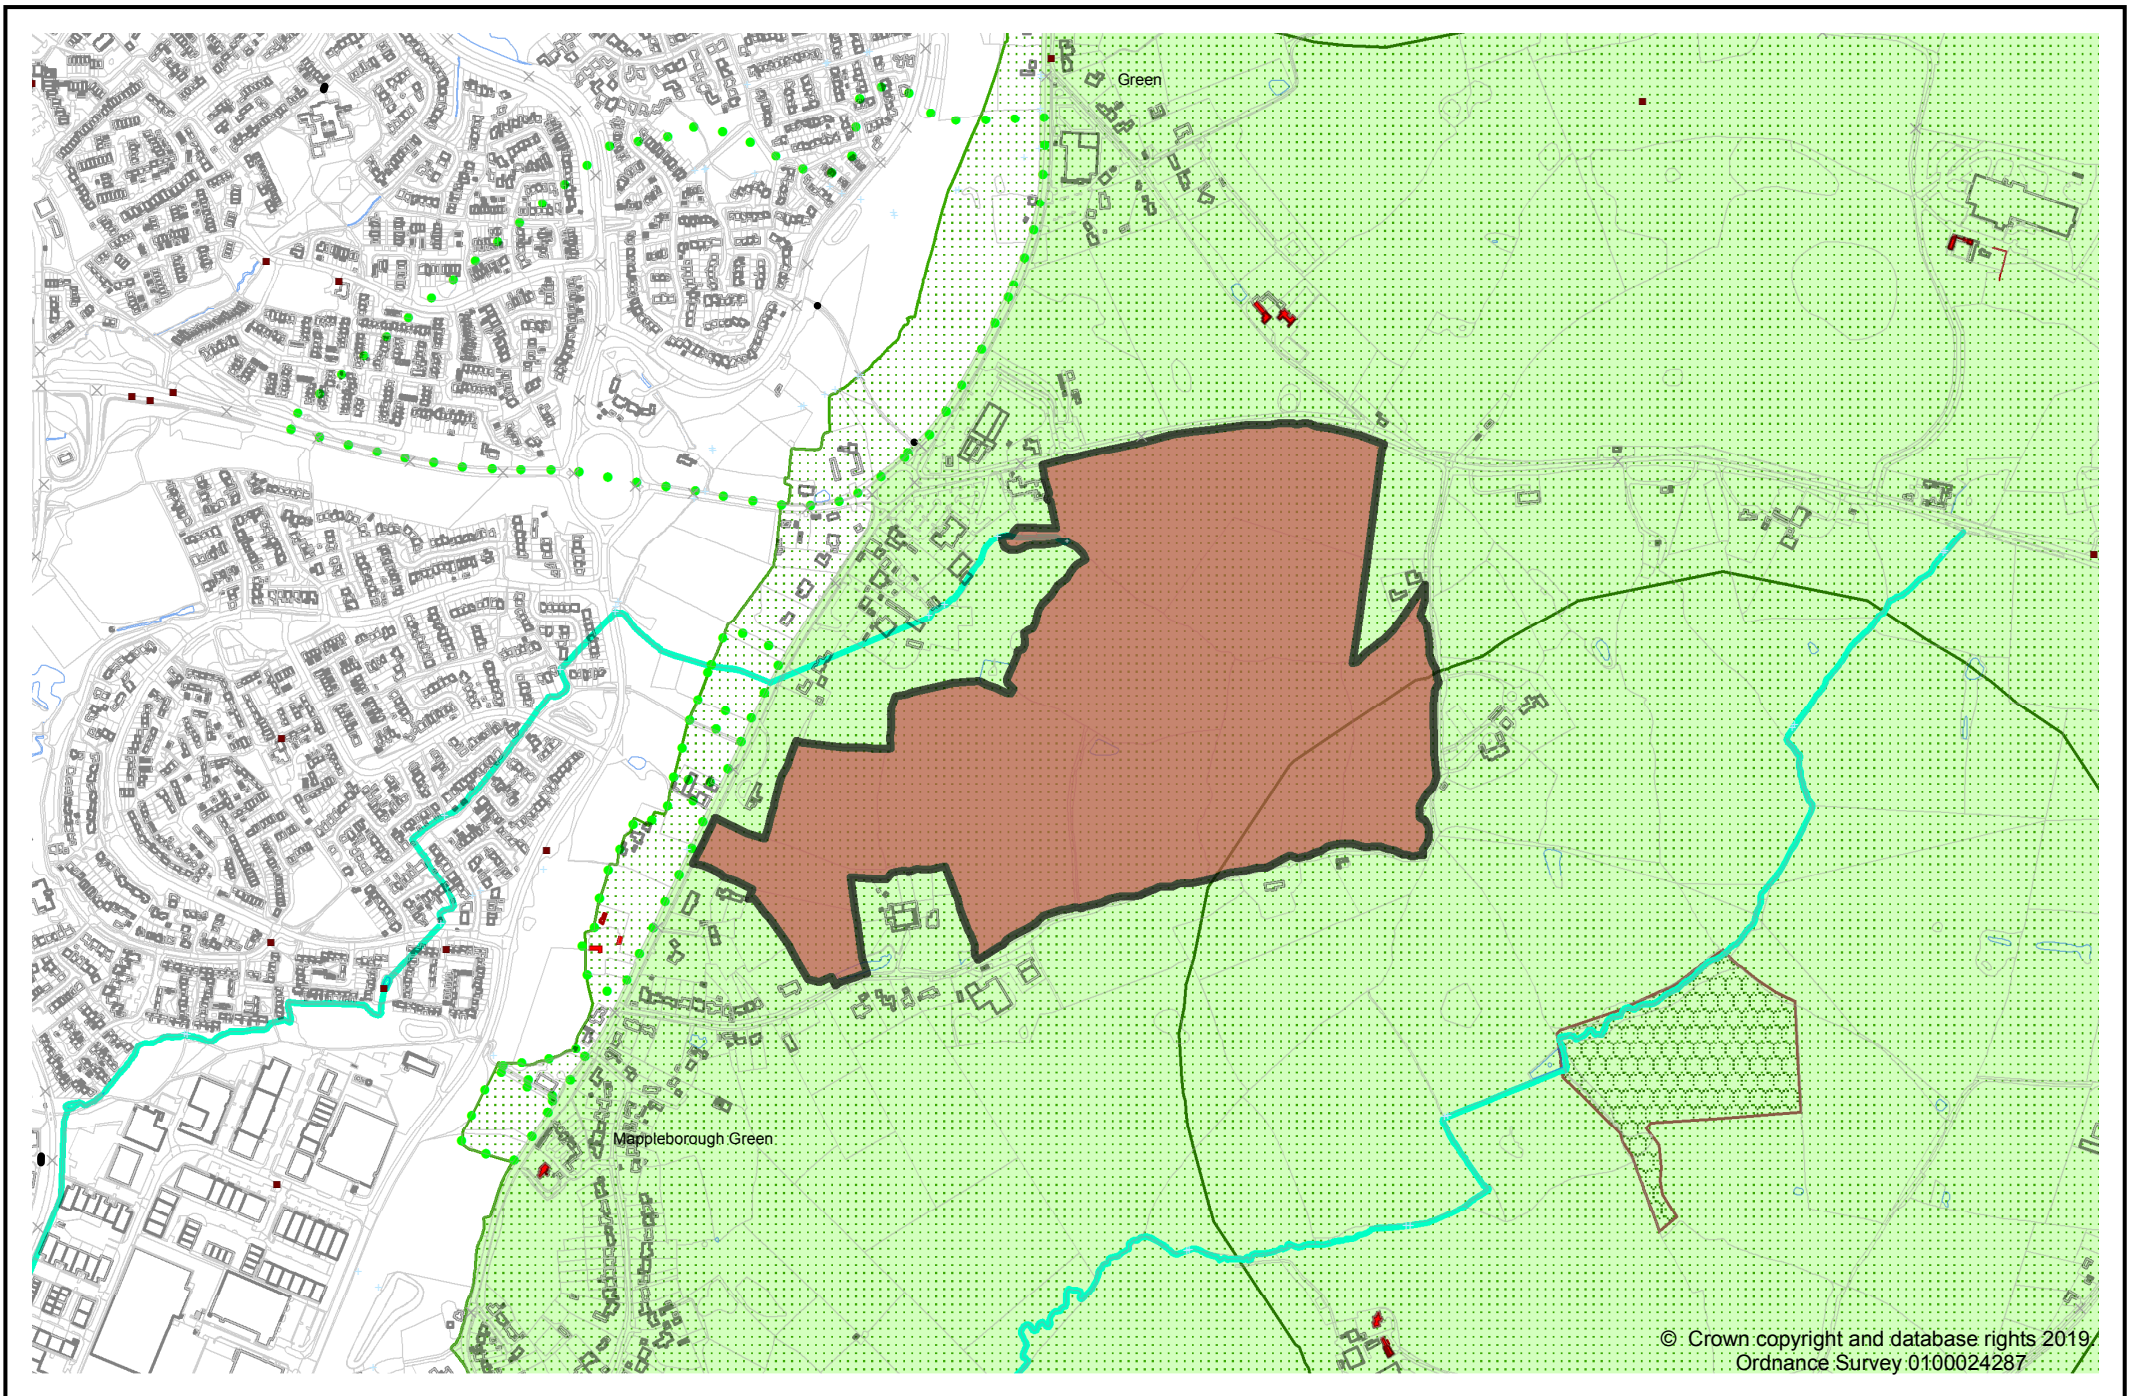

Site LSL.01 - Dallas Burston Polo Ground (West of Southam)

Site LSL.02 - Lower Farm, Stoneythorpe (West of Southam)

Site LSL.03A - Former Southam Cement Works

Site LSL.03B - North of former Southam Cement Works

Site LSL.08 - Four Shires Farm, east of Moreton-in-Marsh

Site LSL.09 - Land west of Alcester

© Crown copyright and database rights 2019.
Ordnance Survey, 0100024287

Site LSL.10 - Land north of Wootton Wawen

Site LSL.11A - Land south of Bidford-on-Avon

Site LSL.11B - Bickmarsh Hall Farm, South of Barton, Bidford-on-Avon

Site LSL.12 - Atherstone Airfield

Site LSL.13 - Lye Green Road/Station Road, Claverdon

Site LSL.14 - North of Station Road, Long Marston

Site LSL.19 - Glebe Farm, Sambourne

© Crown copyright and database rights 2020.
 Ordnance Survey 0100024287

Site LSL.20 - Blus Lias Works, Stockton Road, Long Itchington

LSL.21 - Former Napton Brickworks