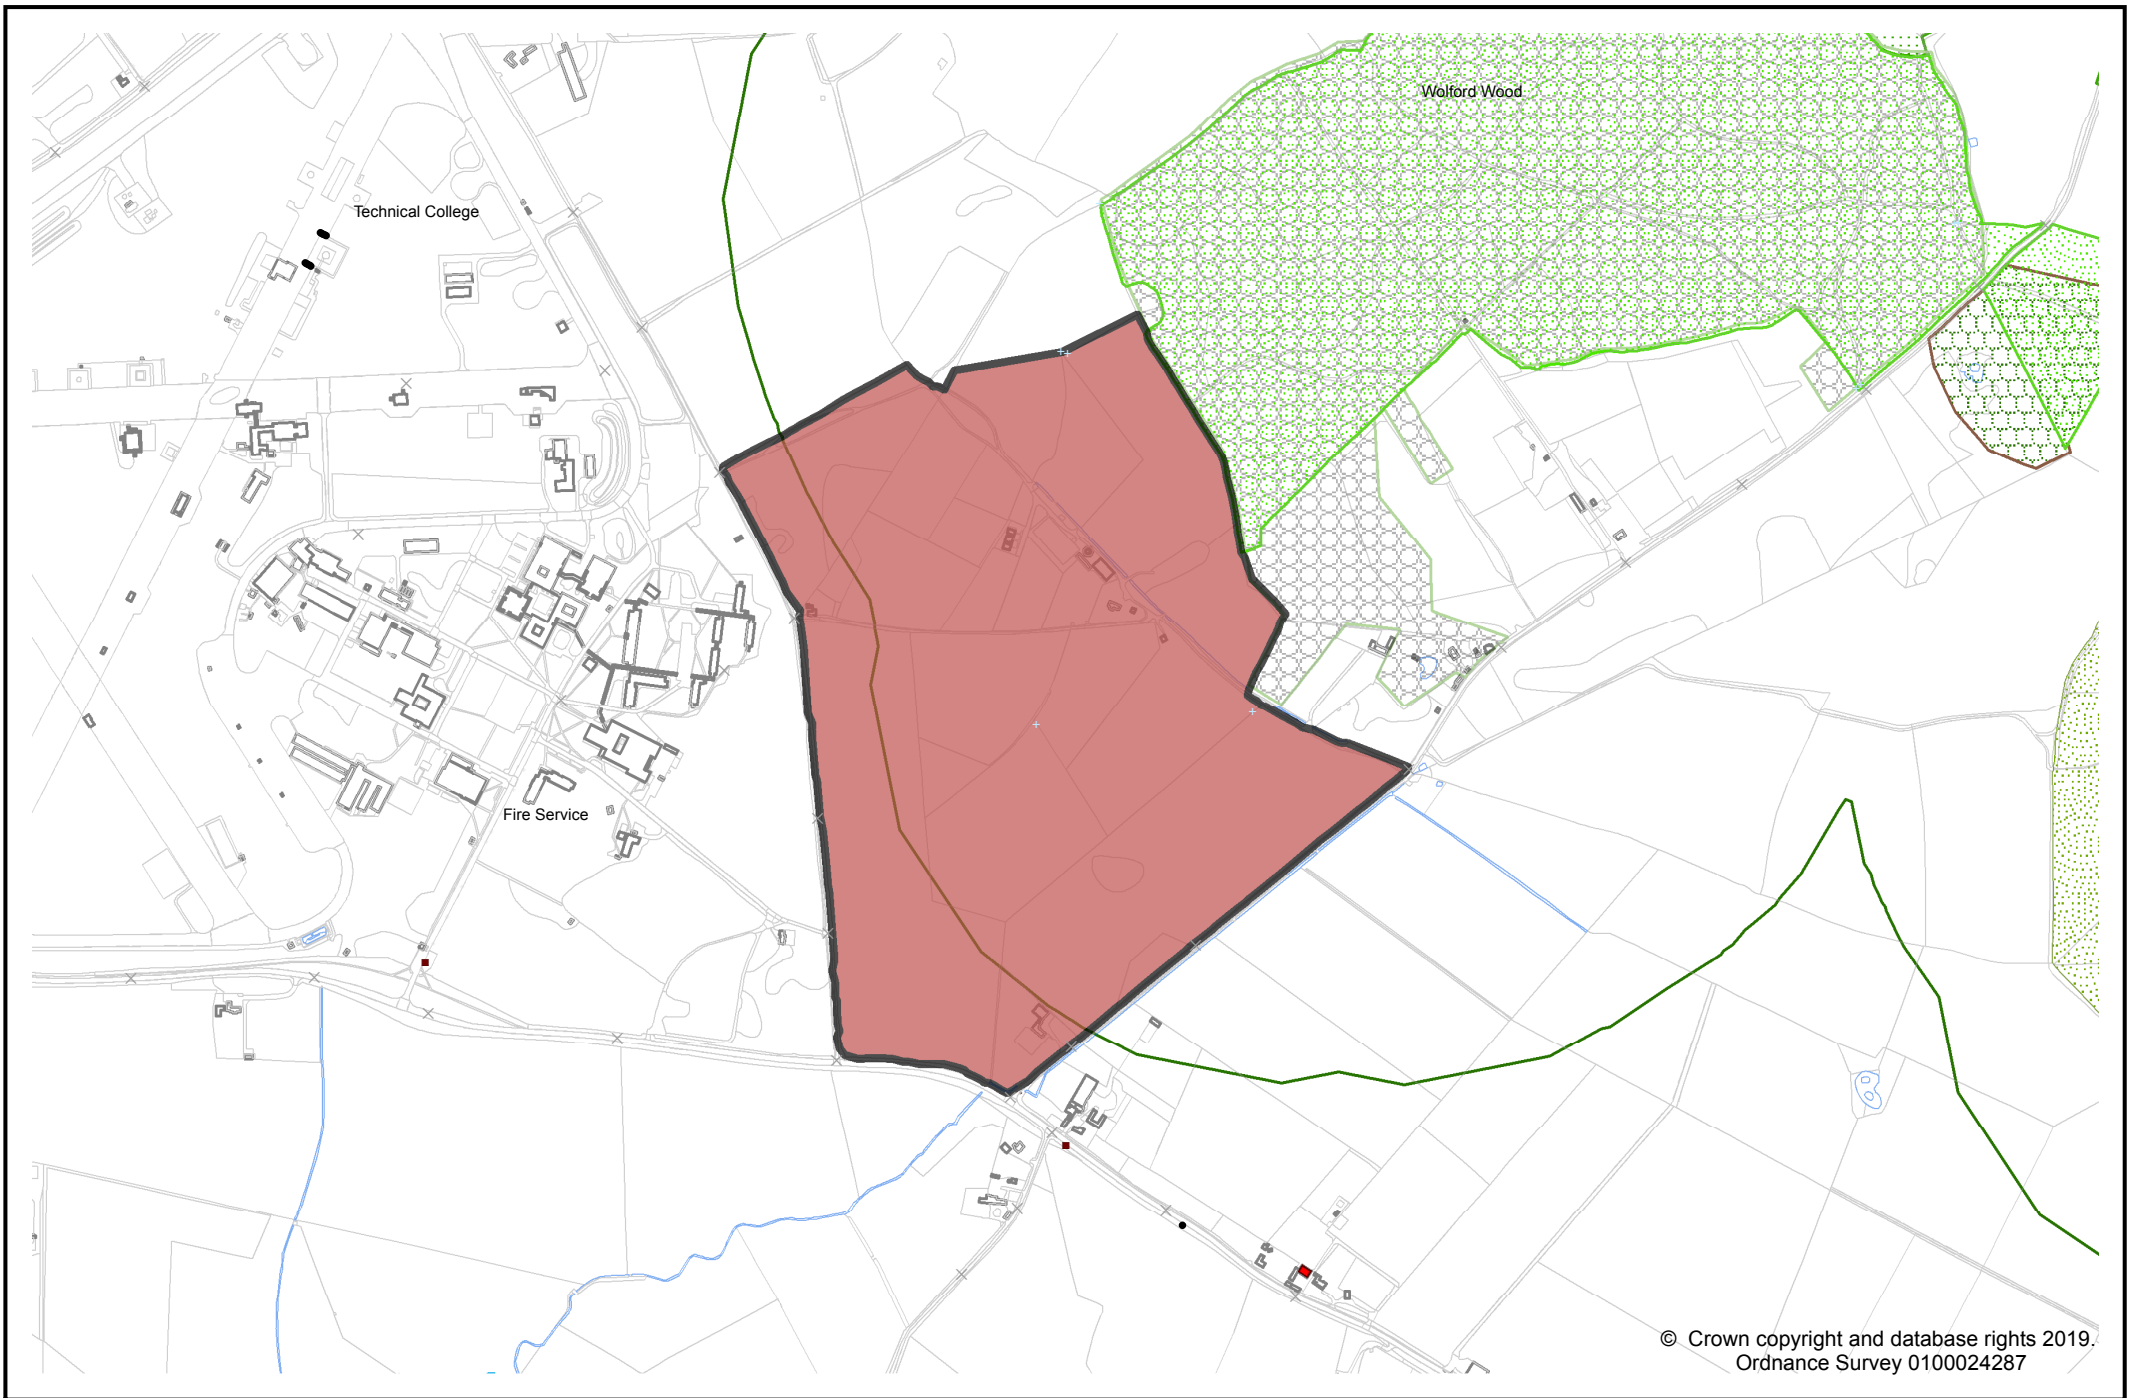

Site LSL.01 - Dallas Burston Polo Ground (West of Southam)

Site LSL.02 - Lower Farm, Stoneythorpe (West of Southam)

Site LSL.03A - Former Southam Cement Works

Site LSL.03B - North of former Southam Cement Works

Site LSL.03C - West of Southam Road, Long Itchington

Site LSL.03D - South of Model Village (South of Long Itchington)

Site LSL.04A - South of Deppers Bridge, Harbury

Site LSL.04B - North of Former Harbury Cement Works

© Crown copyright and database rights 2019.
Ordnance Survey 0100024287

Site LSL.05 - Wellesbourne Airfield

LSL.06A - Former Long Marston Depot

Site LSL.06B - Adjacent former Long Marston Depot

Site LSL.07 - Feldon Valley Golf Club, Sutton-under-Brailes

Site LSL.08 - Four Shires Farm, east of Moreton-in-Marsh

Site LSL.09 - Land west of Alcester

© Crown copyright and database rights 2019.
Ordnance Survey, 0100024287

Site LSL.10 - Land north of Wootton Wawen