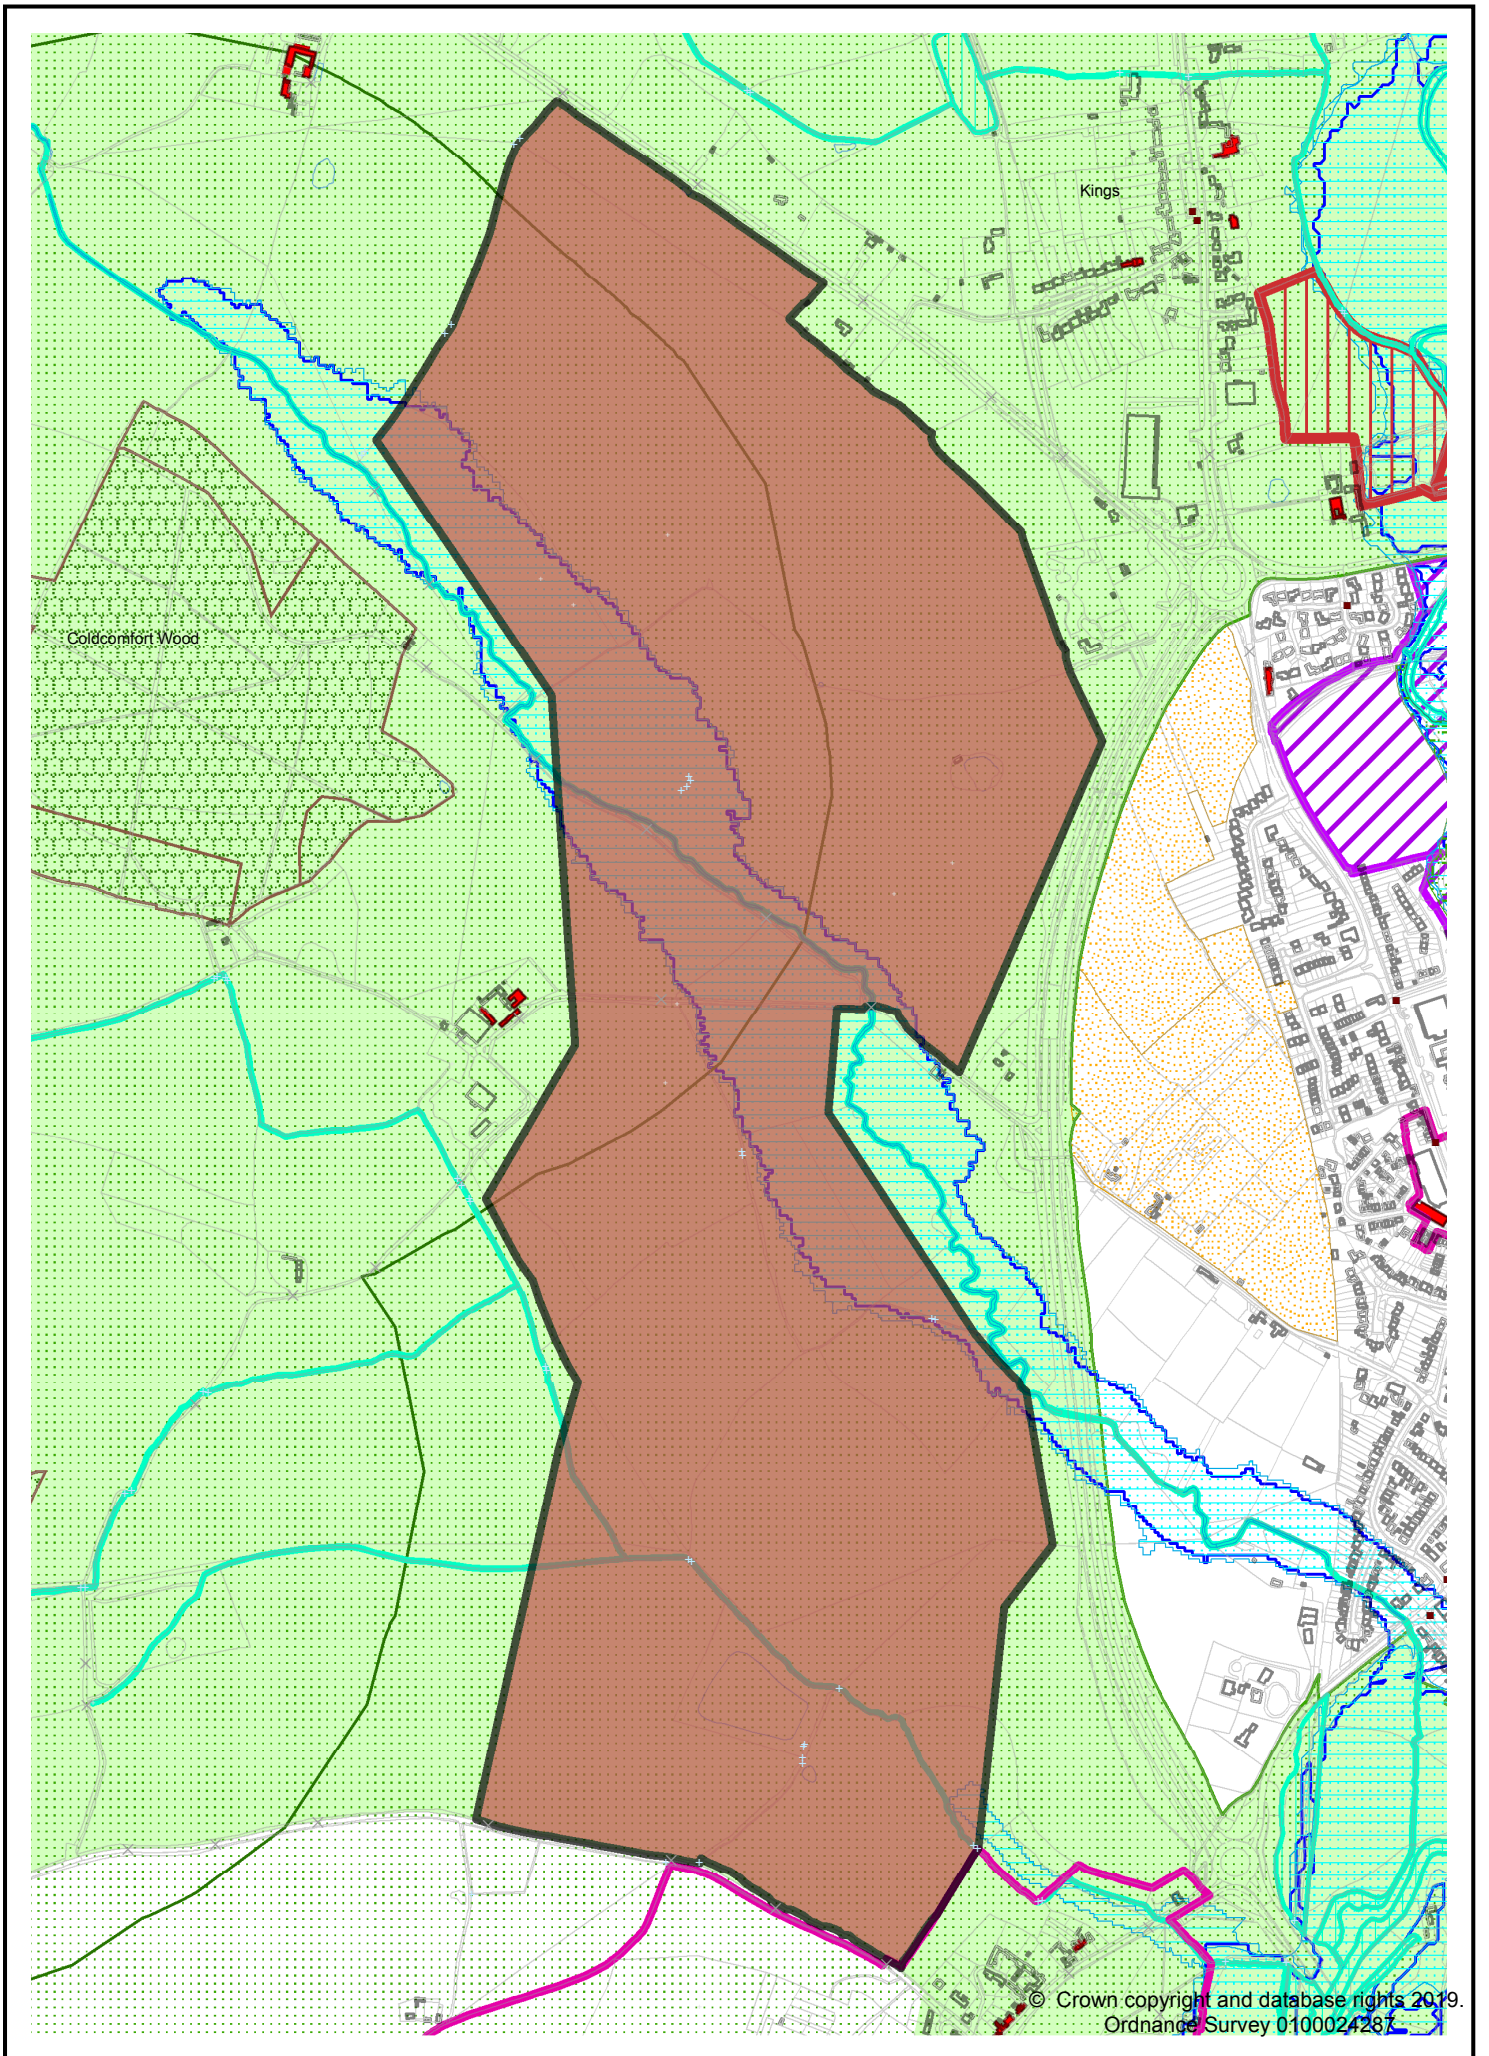

Site LSL.01 - Dallas Burston Polo Ground (West of Southam)

Site LSL.02 - Lower Farm, Stoneythorpe (West of Southam)

Site LSL.03A - Former Southam Cement Works

Site LSL.03B - North of former Southam Cement Works

Site LSL.03C - West of Southam Road, Long Itchington

Site LSL.03D - South of Model Village (South of Long Itchington)

Site LSL.04A - South of Deppers Bridge, Harbury

Site LSL.04B - North of Former Harbury Cement Works

© Crown copyright and database rights 2019.
Ordnance Survey 0100024287

Site LSL.05 - Wellesbourne Airfield

LSL.06A - Former Long Marston Depot

Site LSL.06B - Adjacent former Long Marston Depot

Site LSL.07 - Feldon Valley Golf Club, Sutton-under-Brailes

Site LSL.08 - Four Shires Farm, east of Moreton-in-Marsh

Site LSL.09 - Land west of Alcester

© Crown copyright and database rights 2019.
Ordnance Survey, 0100024287

Site LSL.10 - Land north of Wootton Wawen