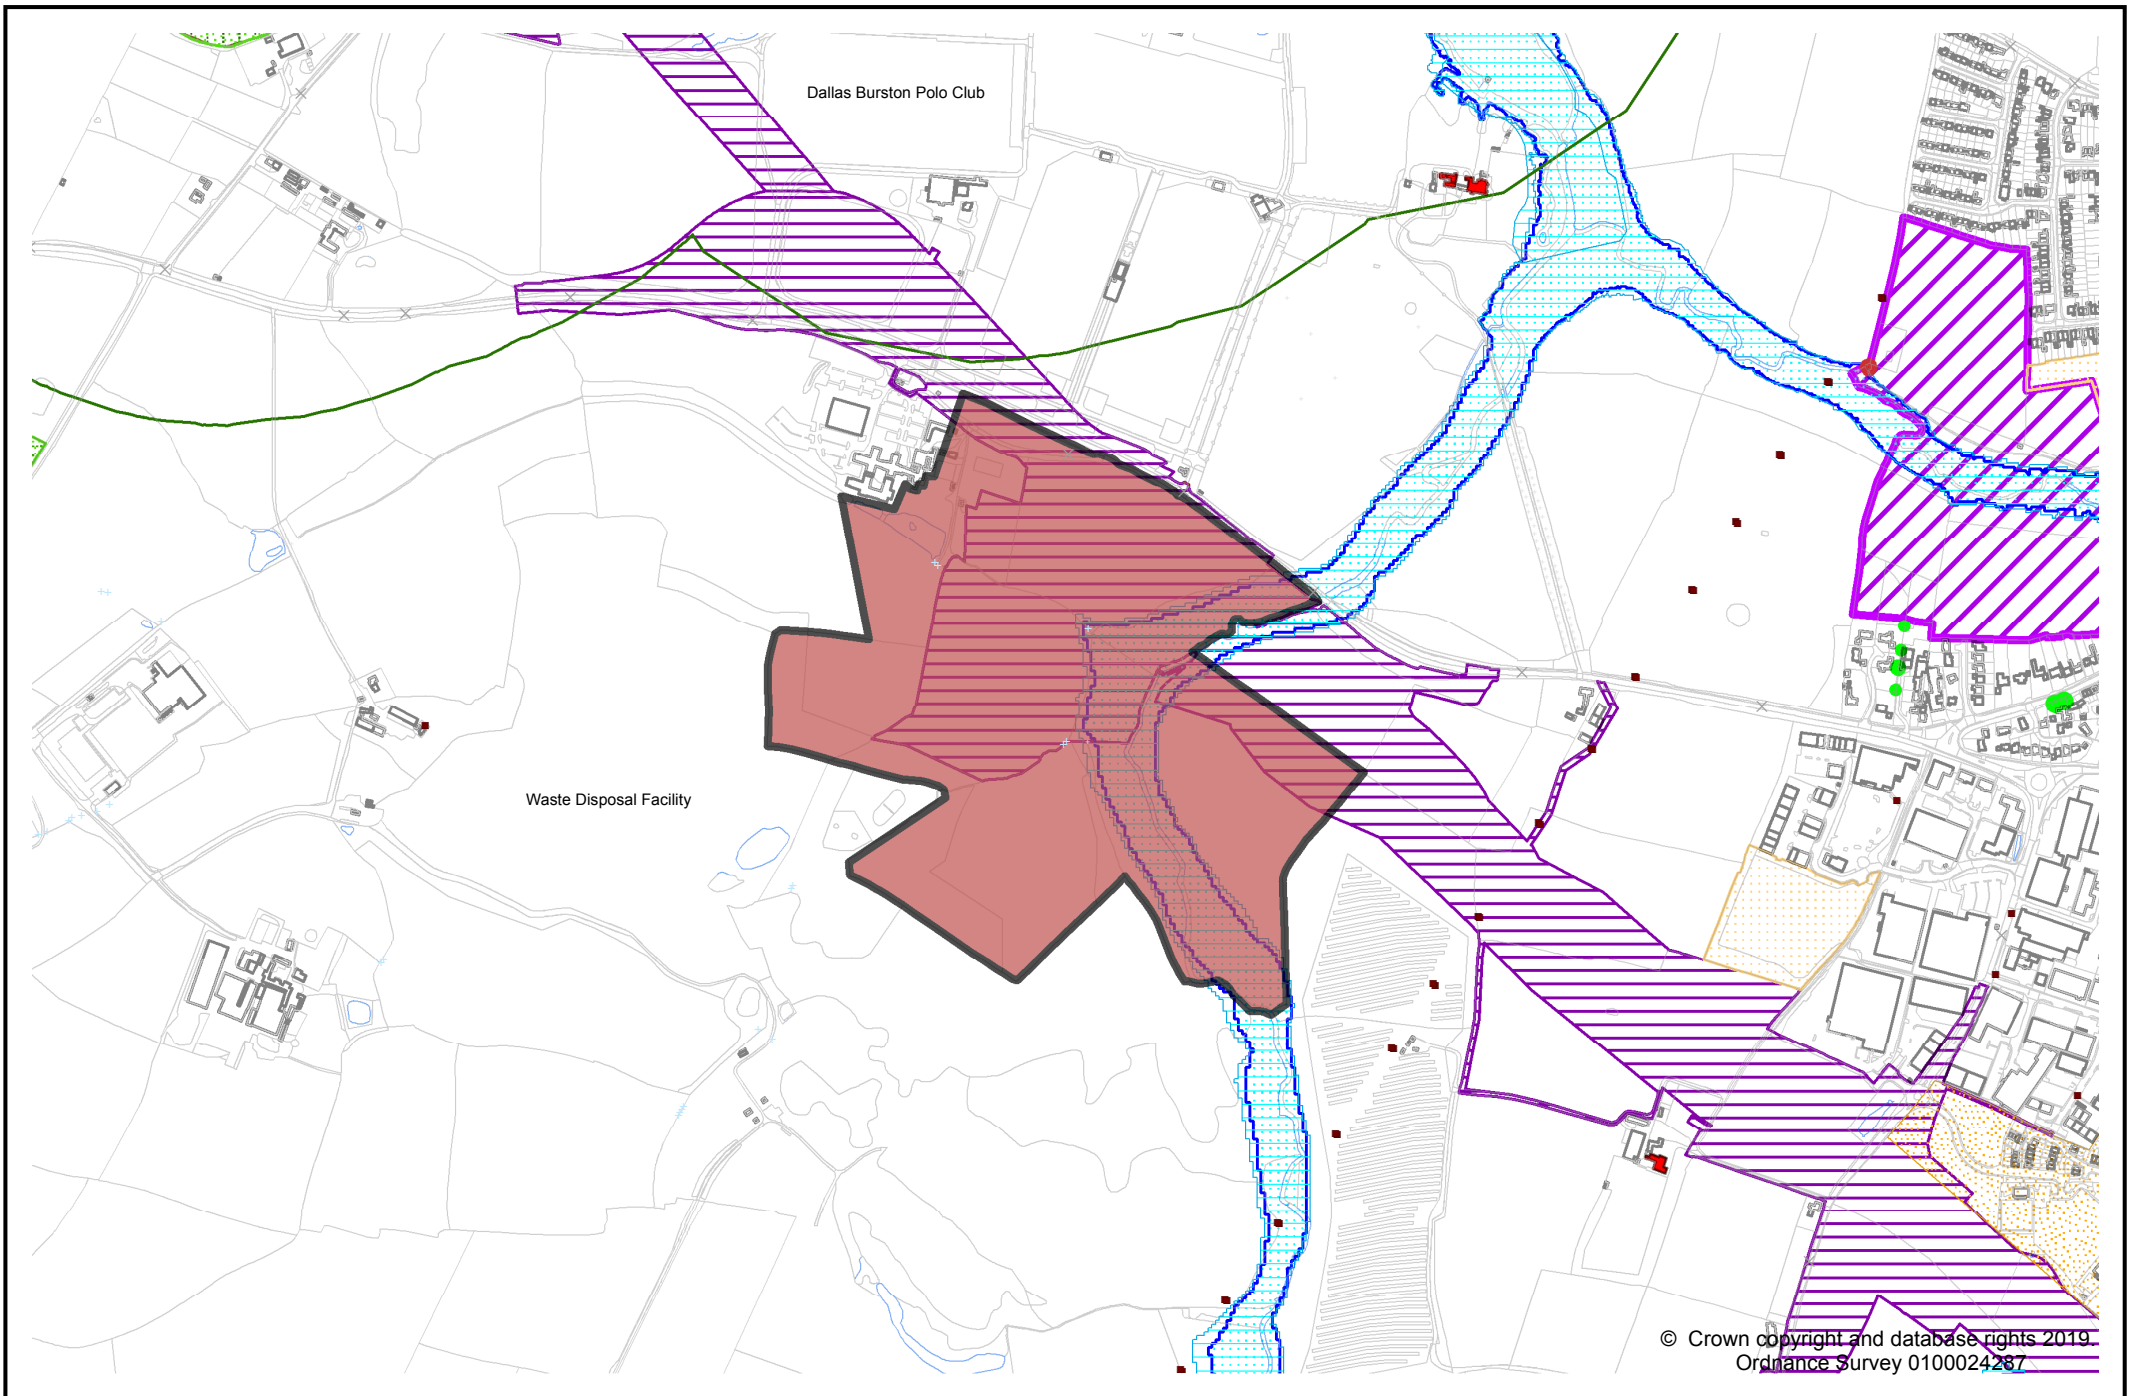

Site LSL.01 - Dallas Burston Polo Ground (West of Southam)

Site LSL.02 - Lower Farm, Stoneythorpe (West of Southam)

Site LSL.03A - Former Southam Cement Works

Site LSL.03B - North of former Southam Cement Works

Site LSL.03C - West of Southam Road, Long Itchington

Site LSL.03D - South of Model Village (South of Long Itchington)

Site LSL.04A - South of Deppers Bridge, Harbury

Site LSL.04B - North of Former Harbury Cement Works

© Crown copyright and database rights 2019.
Ordnance Survey 0100024287

Site LSL.05 - Wellesbourne Airfield

LSL.06A - Former Long Marston Depot

Site LSL.06B - Adjacent former Long Marston Depot

Site LSL.07 - Feldon Valley Golf Club, Sutton-under-Brailes

Site LSL.08 - Four Shires Farm, east of Moreton-in-Marsh

Site LSL.09 - Land west of Alcester

© Crown copyright and database rights 2019.
Ordnance Survey, 0100024287

Site LSL.10 - Land north of Wootton Wawen