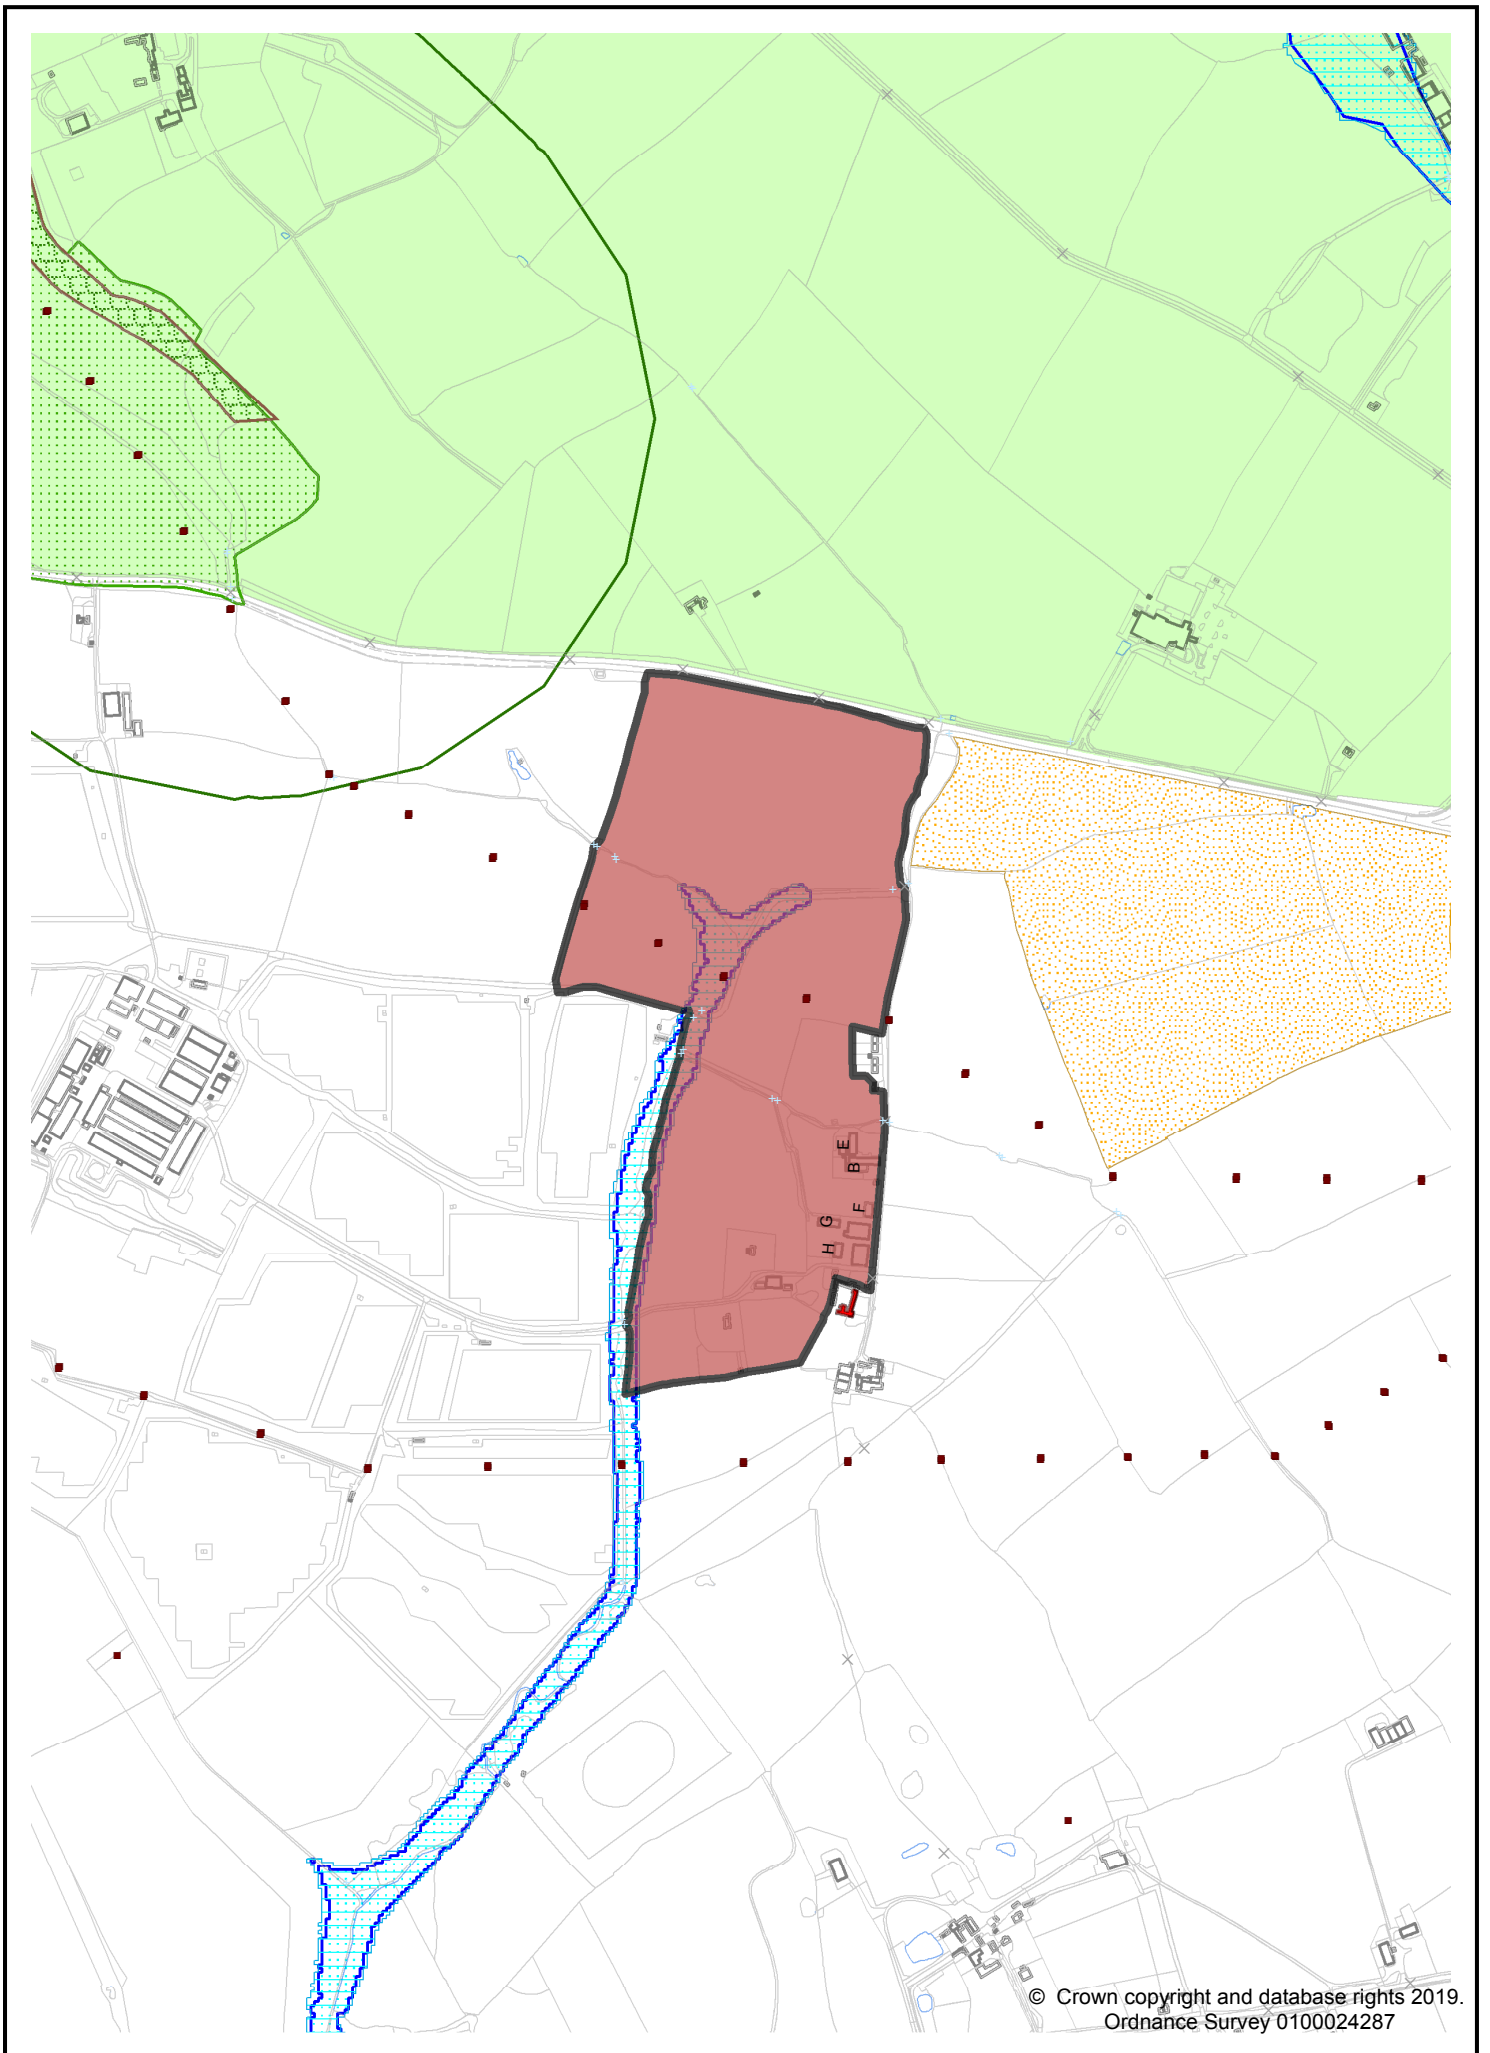

Site LSL.01 - Dallas Burston Polo Ground (West of Southam)

Site LSL.02 - Lower Farm, Stoneythorpe (West of Southam)

Site LSL.03A - Former Southam Cement Works

Site LSL.03B - North of former Southam Cement Works

Site LSL.08 - Four Shires Farm, east of Moreton-in-Marsh

Site LSL.09 - Land west of Alcester

© Crown copyright and database rights 2019.
Ordnance Survey, 0100024287

Site LSL.10 - Land north of Wootton Wawen

Site LSL.11A - Land south of Bidford-on-Avon

Site LSL.11B - Bickmarsh Hall Farm, South of Barton, Bidford-on-Avon

Site LSL.12 - Atherstone Airfield

Site LSL.13 - Lye Green Road/Station Road, Claverdon

Site LSL.14 - North of Station Road, Long Marston

Site LSL.15 - South of Henley Road, Mappleborough Green

Site LSL.16 - Drayton Manor Farm, Alcester Road, Stratford-upon-Avon

Site LSL.17 - Stratford Agri-Park, Clifford Chambers

Site LSL.18 - West of Campden Road, Long Marston