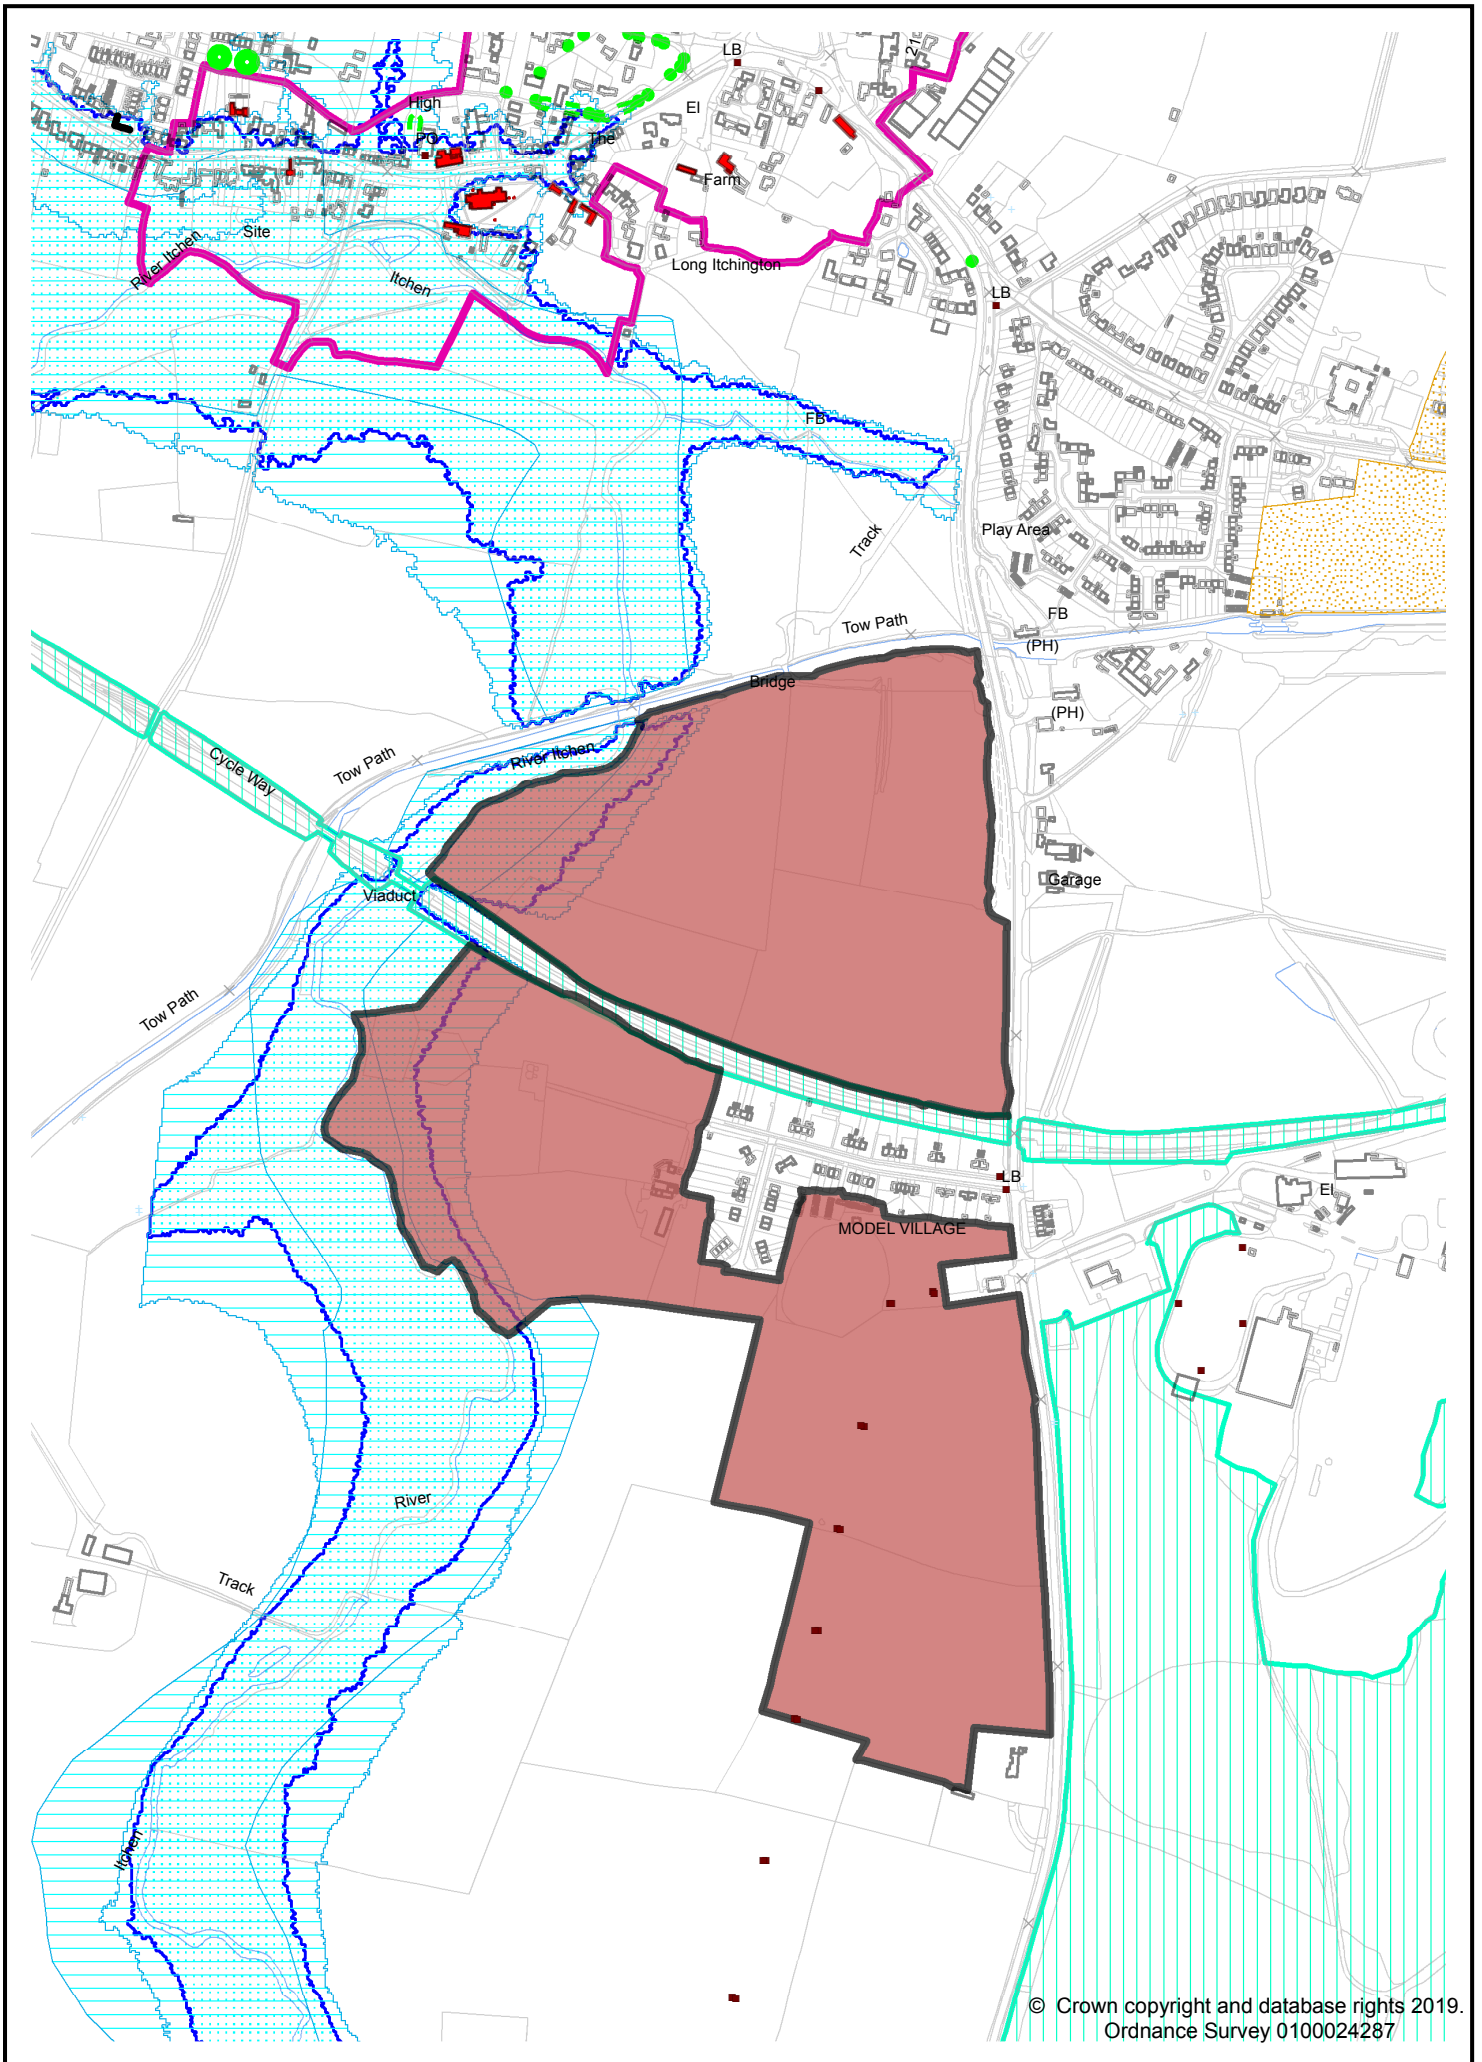

Site LSL.01 - Dallas Burston Polo Ground (West of Southam)

Site LSL.02 - Lower Farm, Stoneythorpe (West of Southam)

Site LSL.03A - Former Southam Cement Works

Site LSL.03B - North of former Southam Cement Works

Site LSL.03C - West of Southam Road, Long Itchington

Site LSL.03D - South of Model Village (South of Long Itchington)

Site LSL.04A - South of Deppers Bridge, Harbury

Site LSL.04B - North of Former Harbury Cement Works

© Crown copyright and database rights 2019.
Ordnance Survey 0100024287

Site LSL.05 - Wellesbourne Airfield

LSL.06A - Former Long Marston Depot

Site LSL.06B - Adjacent former Long Marston Depot

Site LSL.07 - Feldon Valley Golf Club, Sutton-under-Brailes

Site LSL.08 - Four Shires Farm, east of Moreton-in-Marsh

Site LSL.09 - Land west of Alcester

© Crown copyright and database rights 2019.
Ordnance Survey, 0100024287

Site LSL.10 - Land north of Wootton Wawen