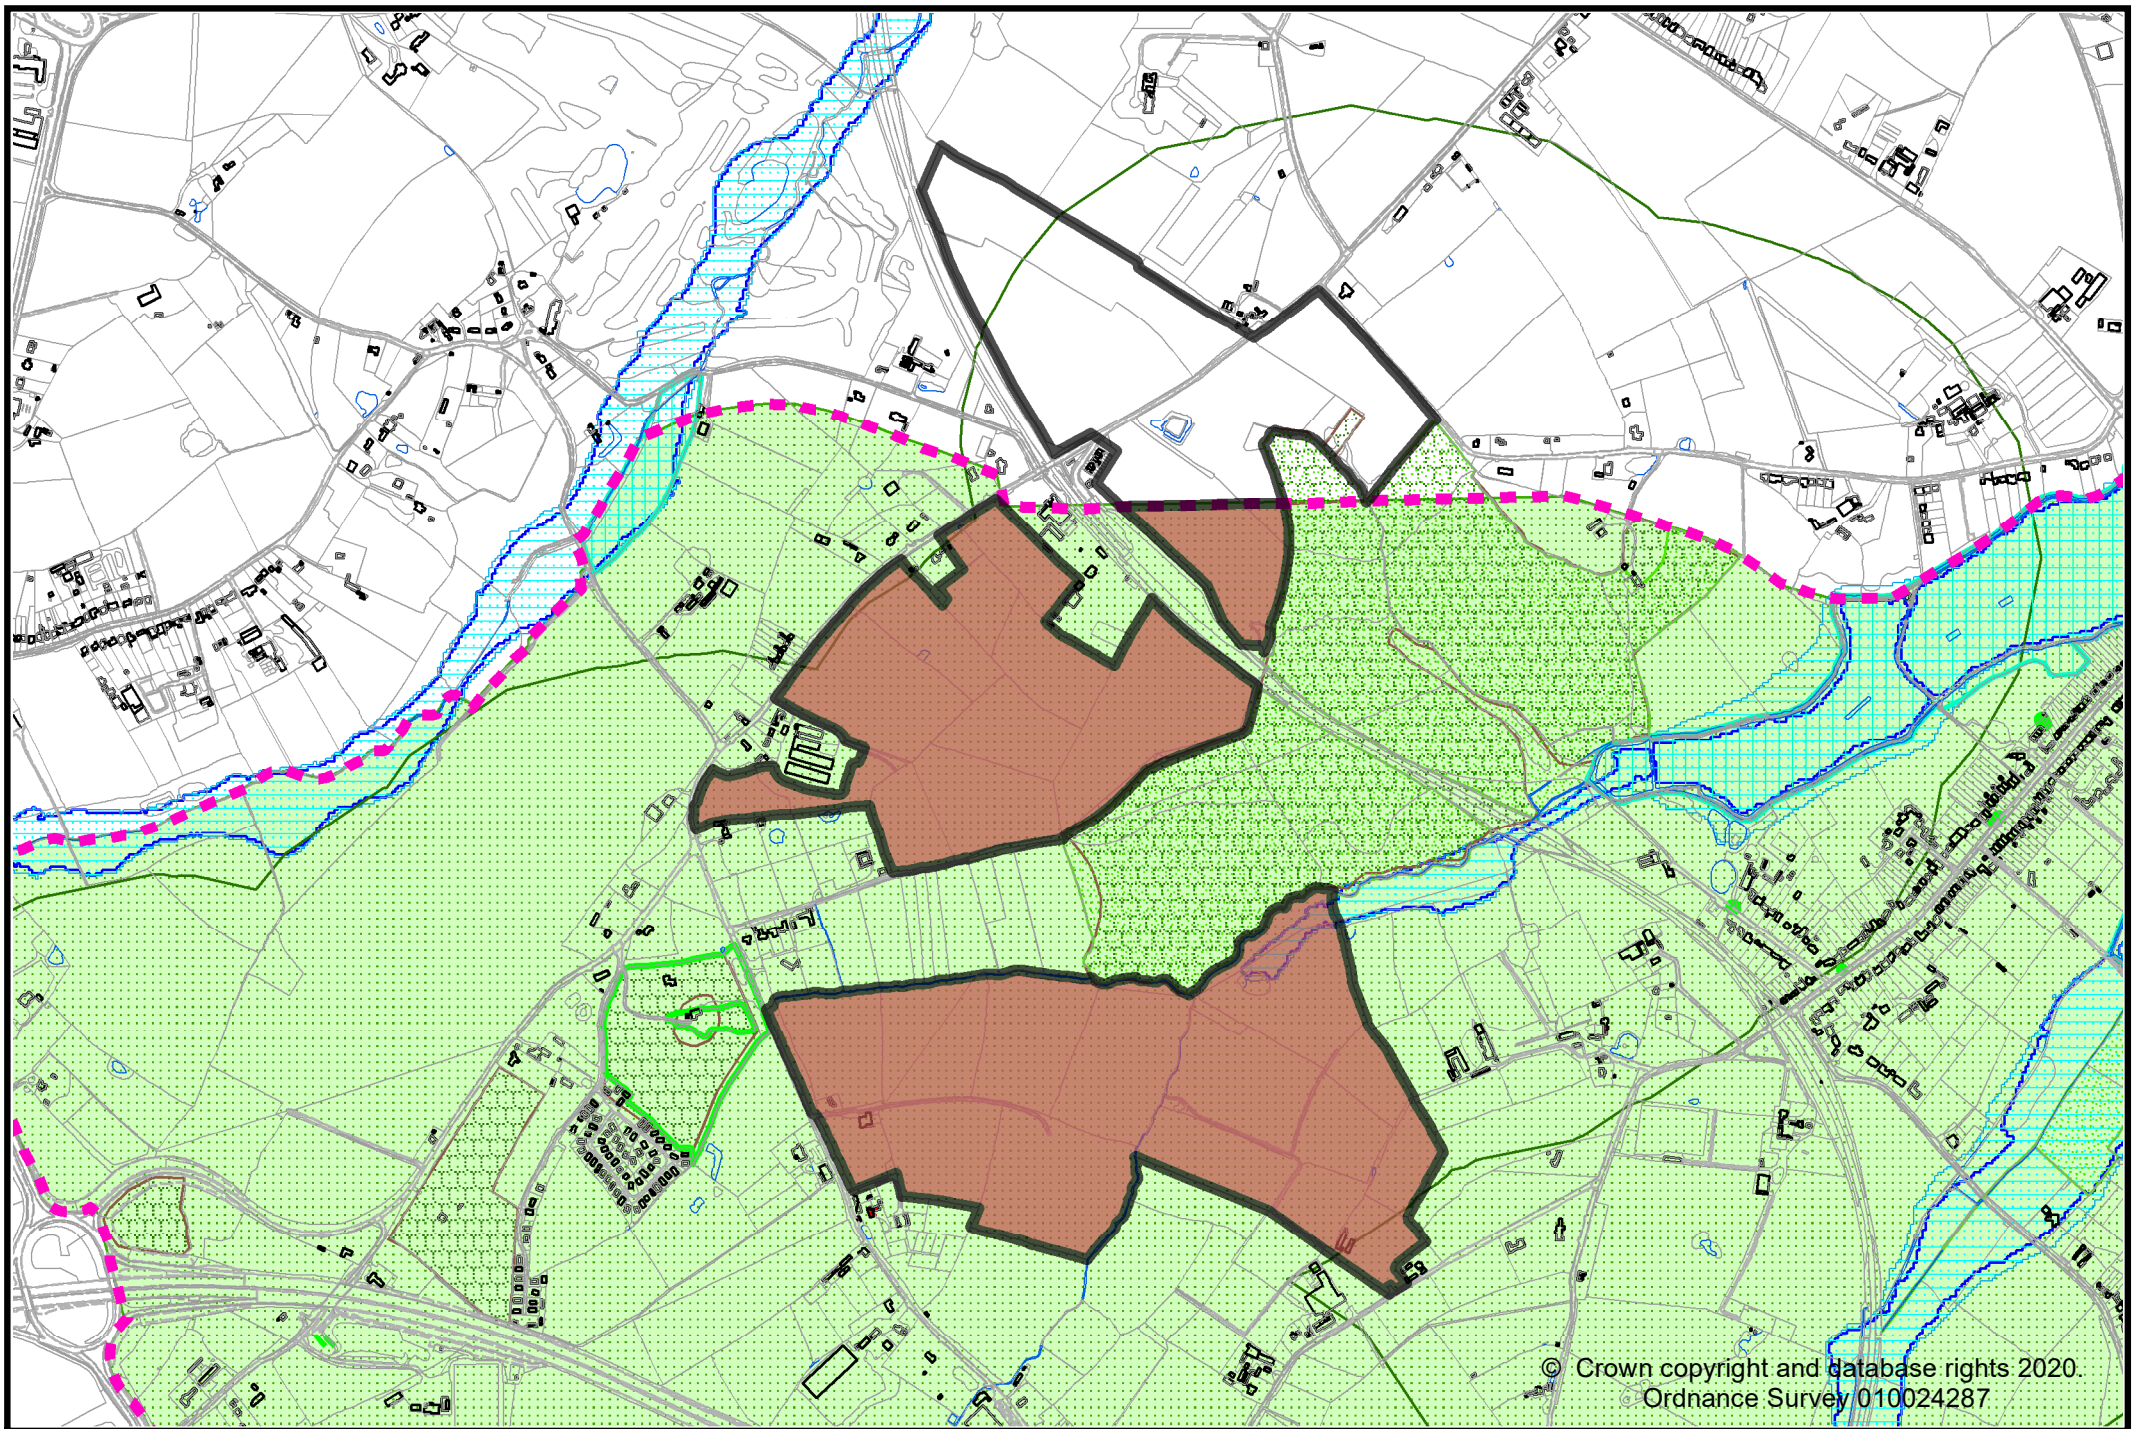

Site LSL.01 - Dallas Burston Polo Ground (West of Southam)

Site LSL.02 - Lower Farm, Stoneythorpe (West of Southam)

Site LSL.03A - Former Southam Cement Works

Site LSL.03B - North of former Southam Cement Works

Site LSL.11A - Land south of Bidford-on-Avon

Site LSL.11B - Bickmarsh Hall Farm, South of Barton, Bidford-on-Avon

Site LSL.12 - Atherstone Airfield

Site LSL.13 - Lye Green Road/Station Road, Claverdon

Site LSL.14 - North of Station Road, Long Marston

Site LSL.19 - Glebe Farm, Sambourne

© Crown copyright and database rights 2020.
 Ordnance Survey 0100024287

Site LSL.20 - Blus Lias Works, Stockton Road, Long Itchington

LSL.21 - Former Napton Brickworks

LSL.22 - Rumbush Lane, Earlswood