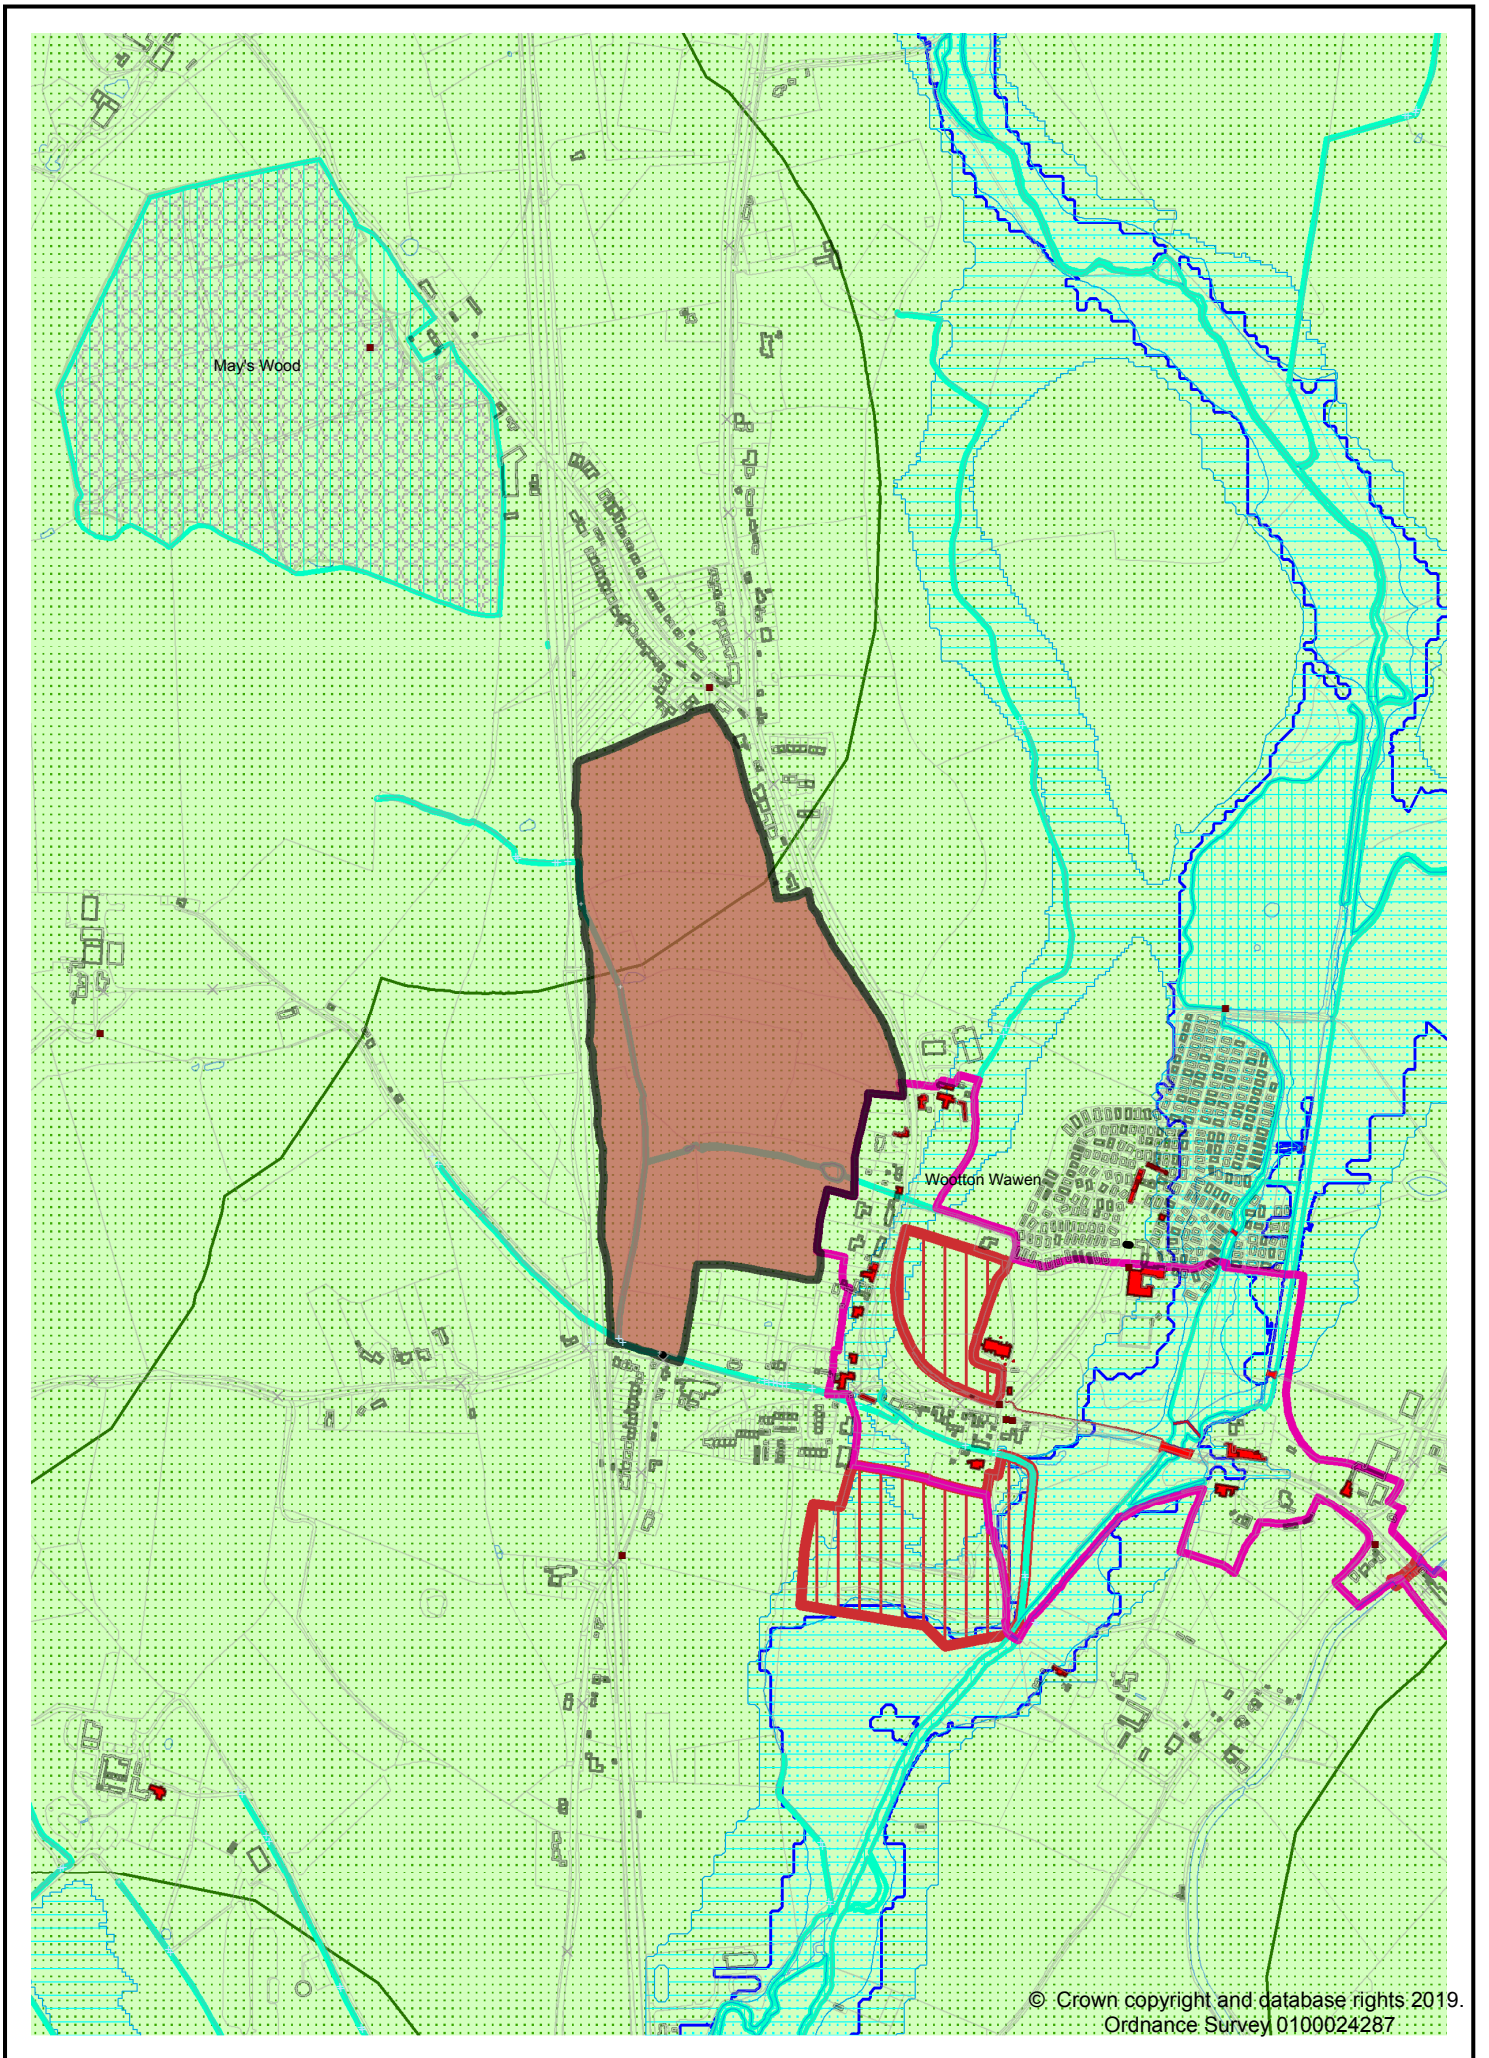

Site LSL.01 - Dallas Burston Polo Ground (West of Southam)

Site LSL.02 - Lower Farm, Stoneythorpe (West of Southam)

Site LSL.03A - Former Southam Cement Works

Site LSL.03B - North of former Southam Cement Works

Site LSL.03C - West of Southam Road, Long Itchington

Site LSL.03D - South of Model Village (South of Long Itchington)

Site LSL.04A - South of Deppers Bridge, Harbury

Site LSL.04B - North of Former Harbury Cement Works

© Crown copyright and database rights 2019.
Ordnance Survey 0100024287

Site LSL.05 - Wellesbourne Airfield

LSL.06A - Former Long Marston Depot

Site LSL.06B - Adjacent former Long Marston Depot

Site LSL.07 - Feldon Valley Golf Club, Sutton-under-Brailes

Site LSL.08 - Four Shires Farm, east of Moreton-in-Marsh

Site LSL.09 - Land west of Alcester

© Crown copyright and database rights 2019.
Ordnance Survey, 0100024287

Site LSL.10 - Land north of Wootton Wawen