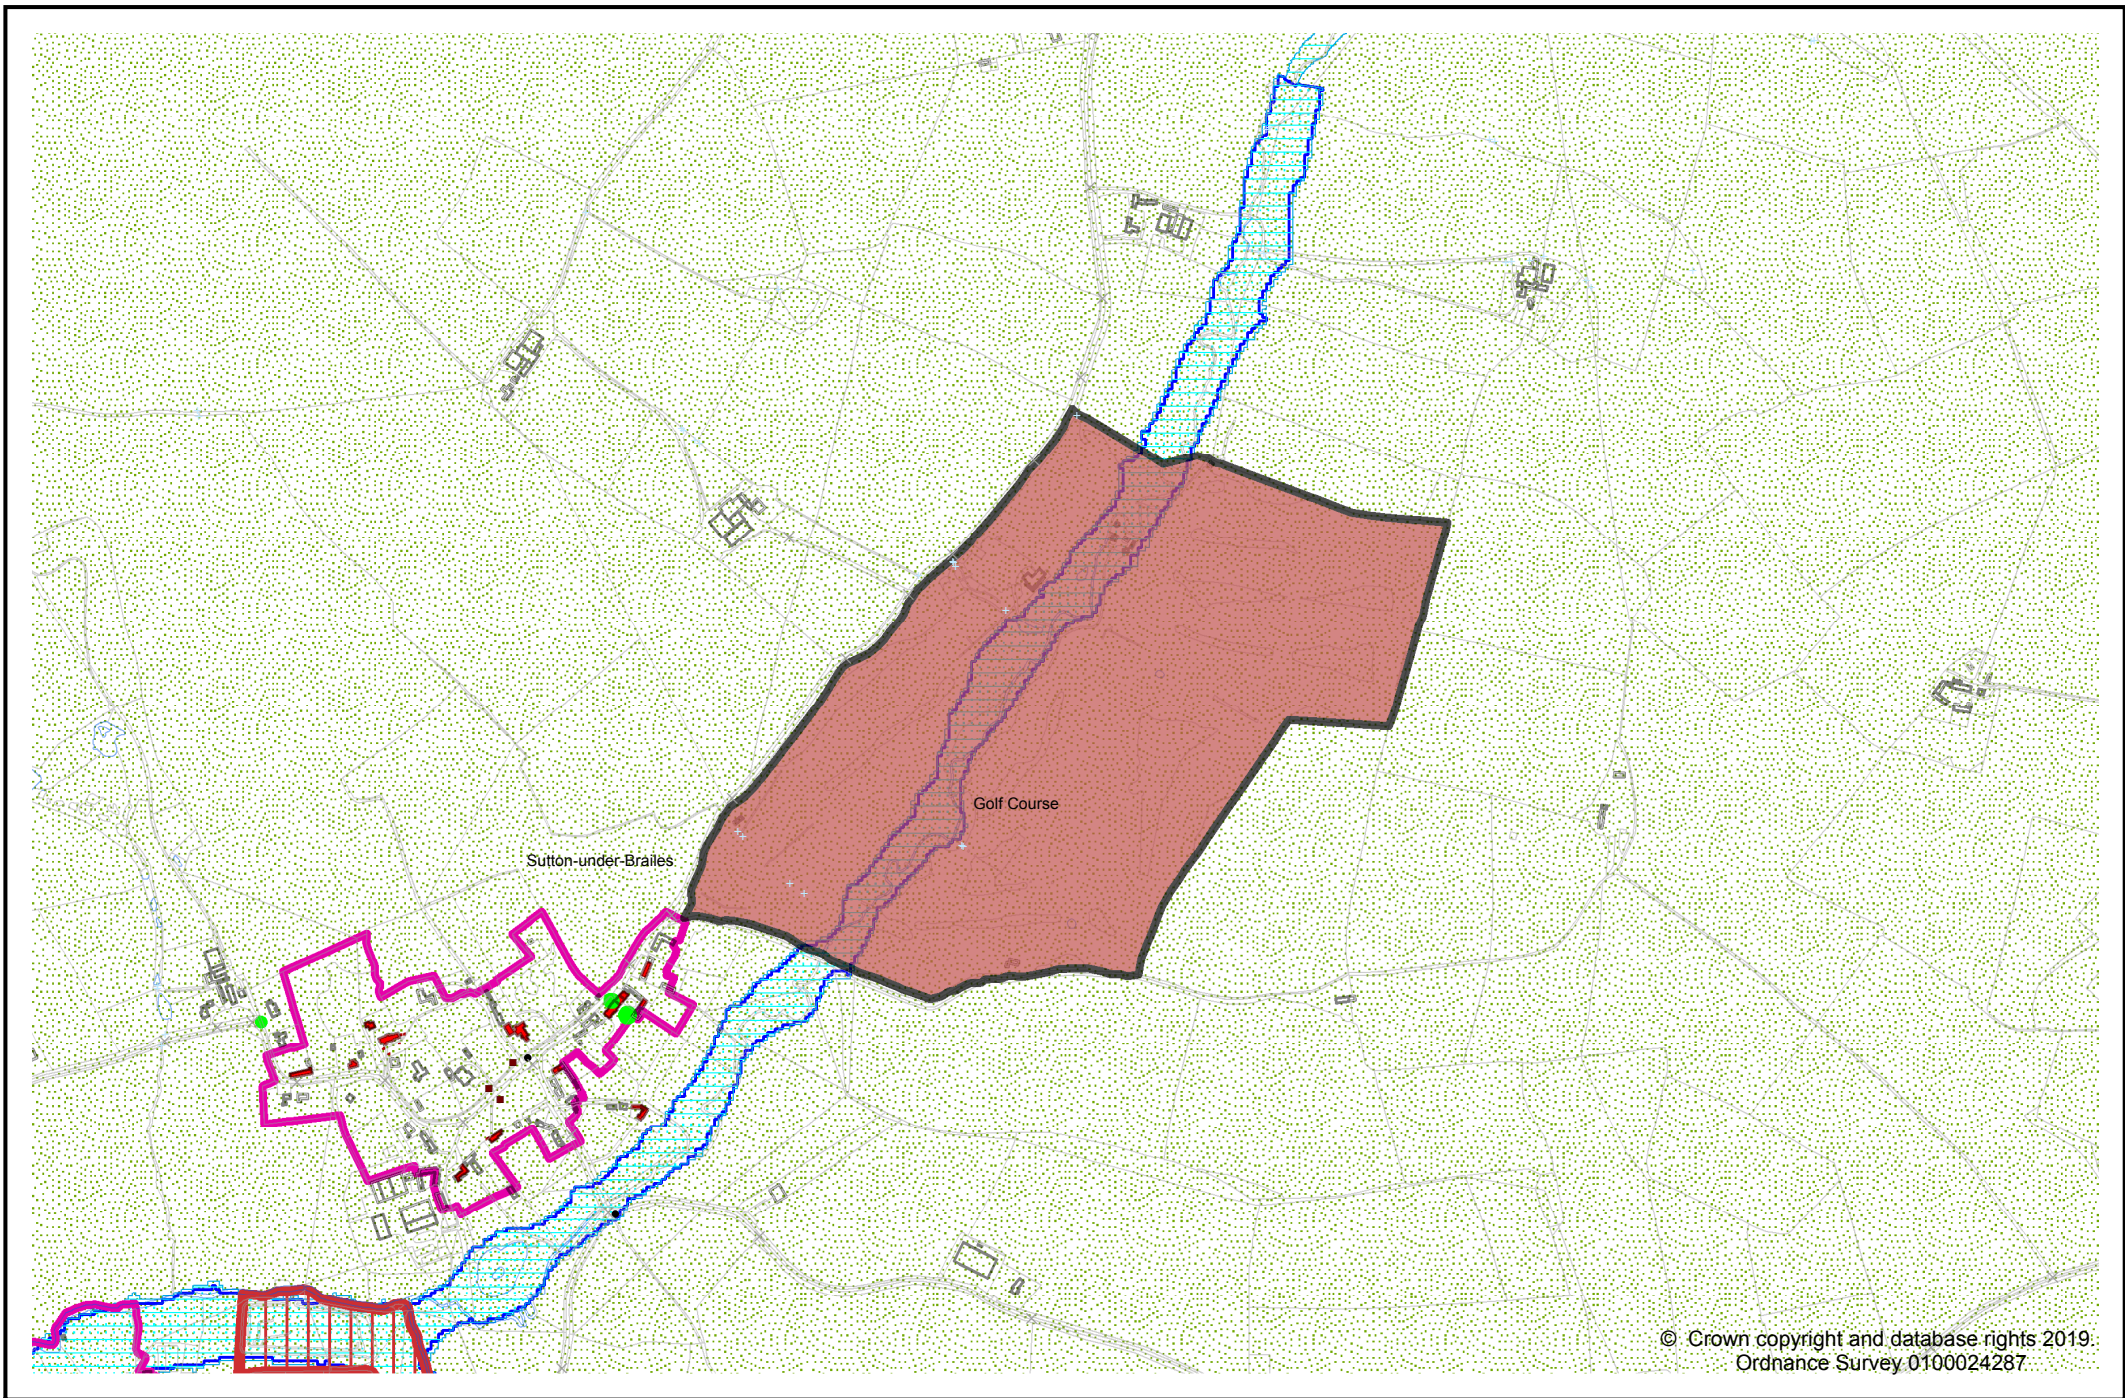

Site LSL.01 - Dallas Burston Polo Ground (West of Southam)

Site LSL.02 - Lower Farm, Stoneythorpe (West of Southam)

Site LSL.03A - Former Southam Cement Works

Site LSL.03B - North of former Southam Cement Works

© Crown copyright and database rights 2019.
Ordnance Survey 0100024287

Site LSL.05 - Wellesbourne Airfield

LSL.06A - Former Long Marston Depot

Site LSL.06B - Adjacent former Long Marston Depot

Site LSL.07 - Feldon Valley Golf Club, Sutton-under-Brailes

Site LSL.08 - Four Shires Farm, east of Moreton-in-Marsh

Site LSL.09 - Land west of Alcester

© Crown copyright and database rights 2019.
Ordnance Survey, 0100024287

Site LSL.10 - Land north of Wootton Wawen

Site LSL.11A - Land south of Bidford-on-Avon

Site LSL.11B - Bickmarsh Hall Farm, South of Barton, Bidford-on-Avon

Site LSL.12 - Atherstone Airfield

Site LSL.13 - Lye Green Road/Station Road, Claverdon

Site LSL.14 - North of Station Road, Long Marston