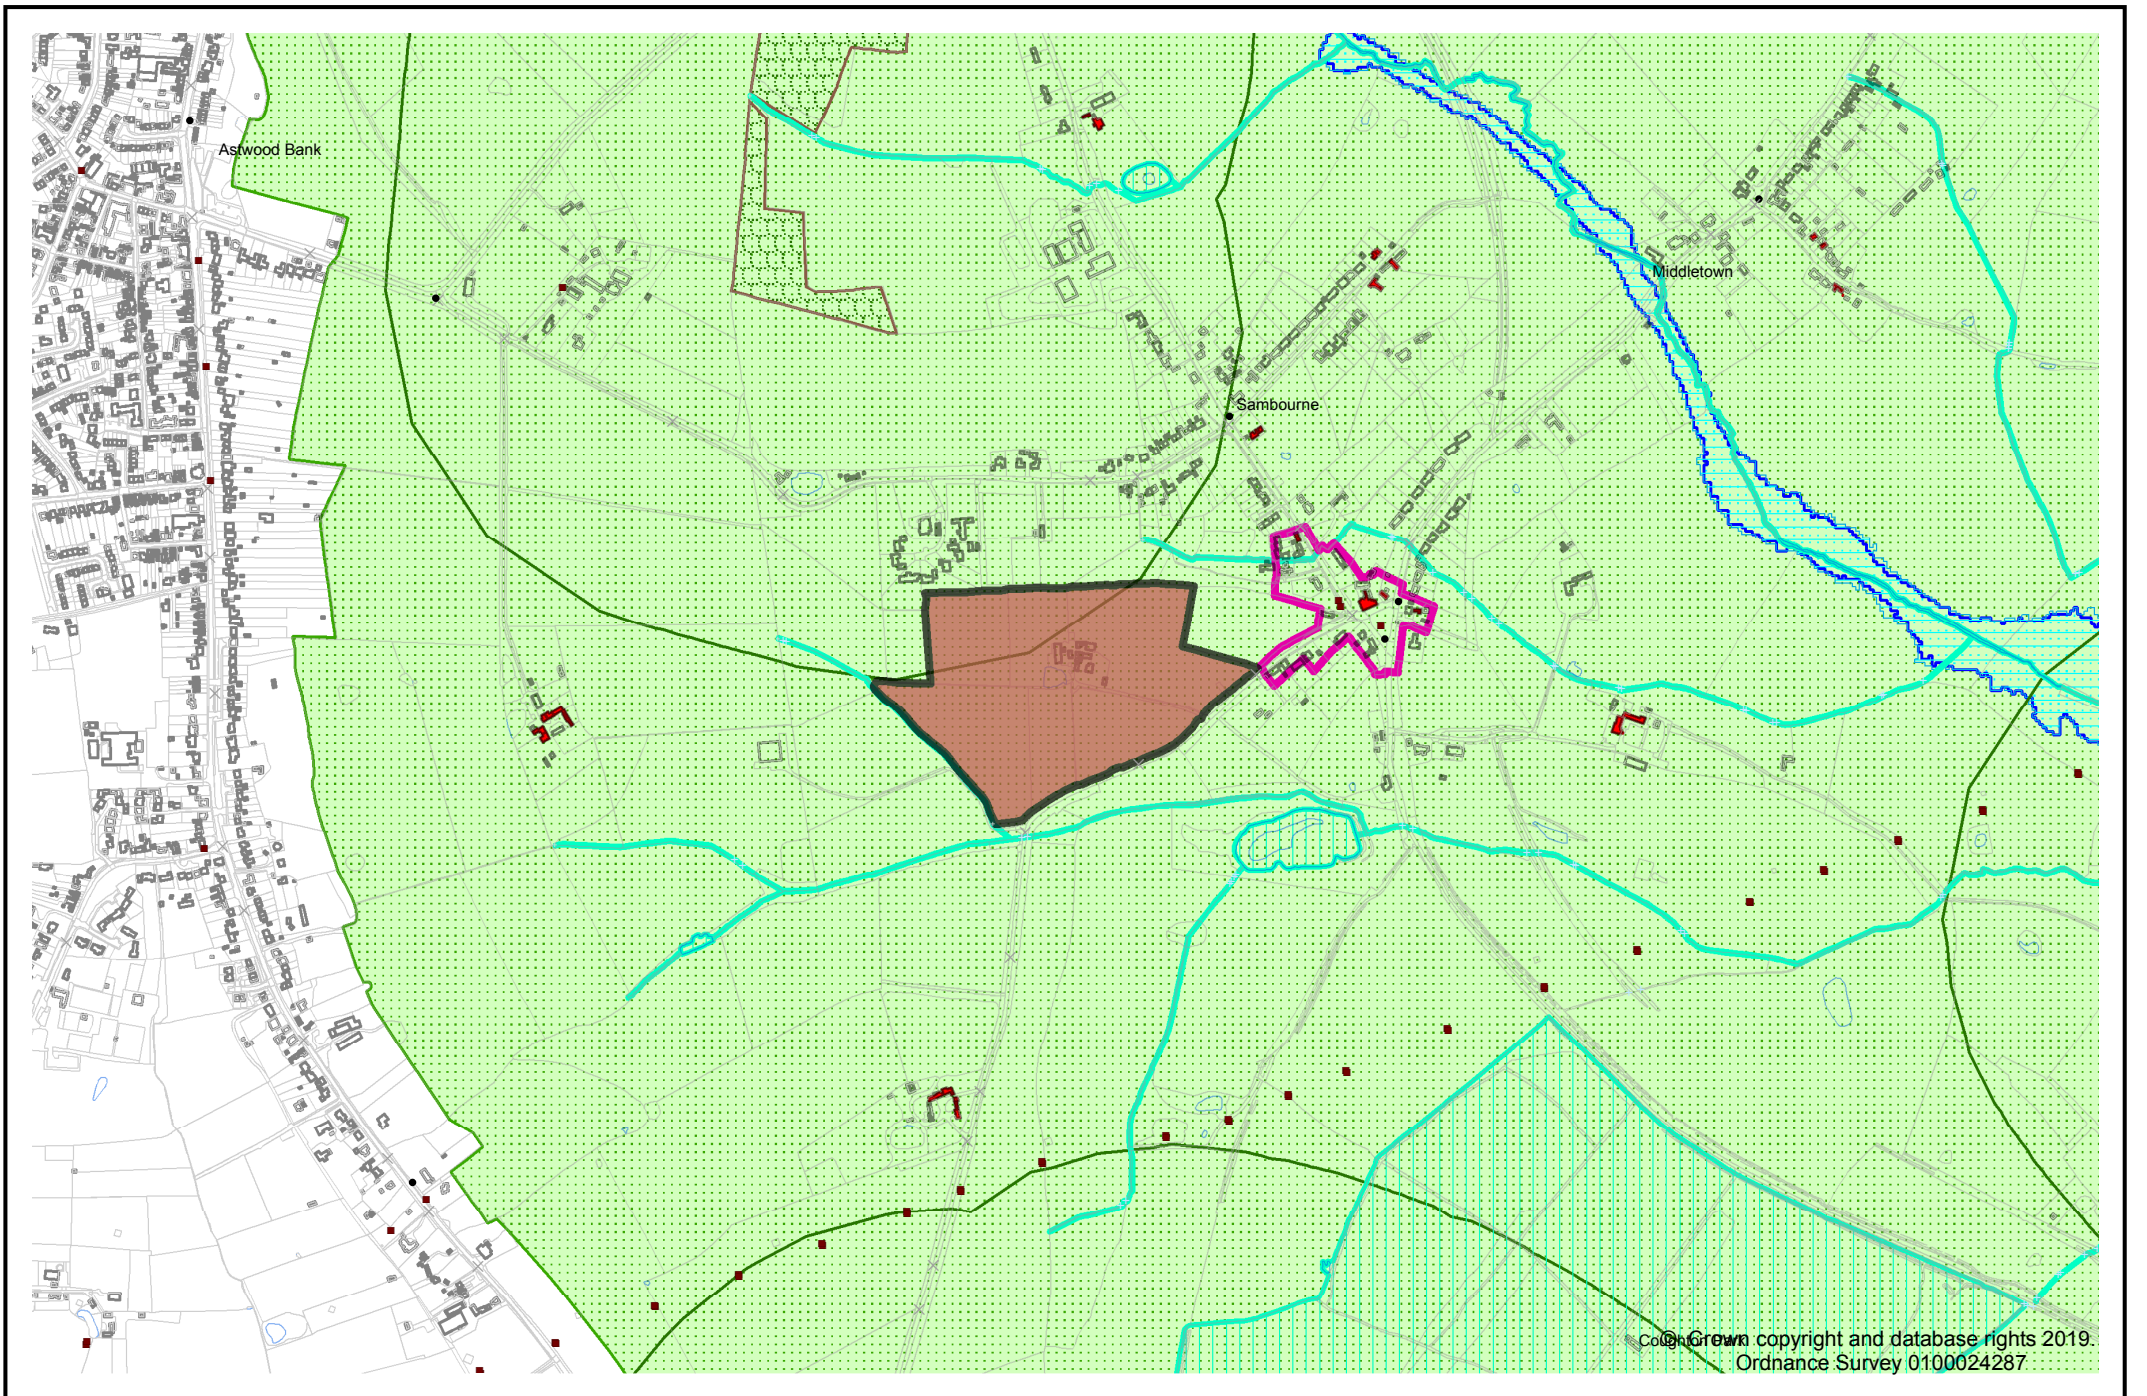

Site LSL.01 - Dallas Burston Polo Ground (West of Southam)

Site LSL.02 - Lower Farm, Stoneythorpe (West of Southam)

Site LSL.03A - Former Southam Cement Works

Site LSL.03B - North of former Southam Cement Works

Site LSL.11A - Land south of Bidford-on-Avon

Site LSL.11B - Bickmarsh Hall Farm, South of Barton, Bidford-on-Avon

Site LSL.12 - Atherstone Airfield

Site LSL.13 - Lye Green Road/Station Road, Claverdon

Site LSL.14 - North of Station Road, Long Marston

Site LSL.15 - South of Henley Road, Mappleborough Green

Site LSL.16 - Drayton Manor Farm, Alcester Road, Stratford-upon-Avon

Site LSL.17 - Stratford Agri-Park, Clifford Chambers

Site LSL.18 - West of Campden Road, Long Marston

Site LSL.19 - Glebe Farm, Sambourne

© Crown copyright and database rights 2020.
 Ordnance Survey 0100024287

Site LSL.20 - Blus Lias Works, Stockton Road, Long Itchington

LSL.21 - Former Napton Brickworks