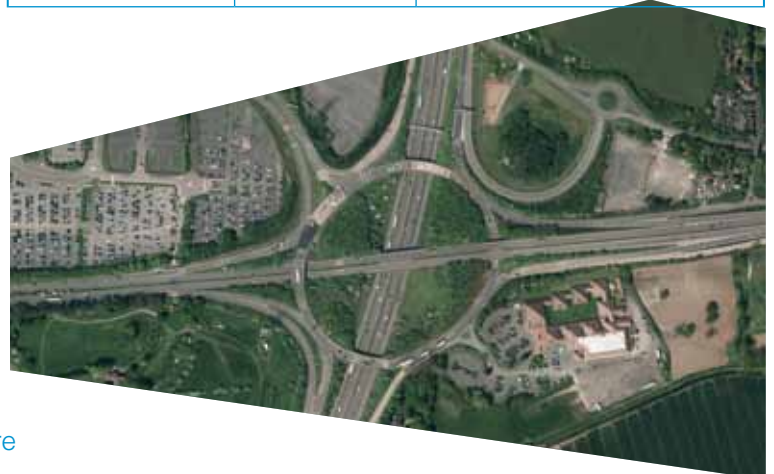

Contact us

Write to: **Highways England**,
M42 junction 6 Project Team, The Cube, 199
Wharfside Street, Birmingham, B1 1RN

Email:
m42junction6@highwaysengland.co.uk

Telephone: **0300 123 5000**

Tuesday 9 January 2018	1pm – 8pm	The Arden Hotel, Coventry Road, Solihull, B92 0EH
Thursday 11 January 2018	12pm – 8pm	St Peter's Church Hall, Church Lane, Bickenhill, B92 0DN
Saturday 13 January 2018	10am – 4pm	Catherine de Barnes, Village Hall, Hampton Lane, B91 2TJ
Wednesday 17 January 2018	12pm – 8pm	Marston Green Parish Hall, 38 Elmdon Road, Marston Green, B37 7BT
Friday 19 January 2018	12pm – 8pm	Fentham Hall, Marsh Lane, Hampton in Arden, B92 0AH
Saturday 27 January 2018	10am – 4pm	Warwickshire Gaelic Athletic Association, The Clubhouse, Catherine de Barnes Lane, Bickenhill, B92 0DB
Wednesday 31 January 2018 *	10am – 5.45pm	The Core Touchwood, Solihull, B91 3RG