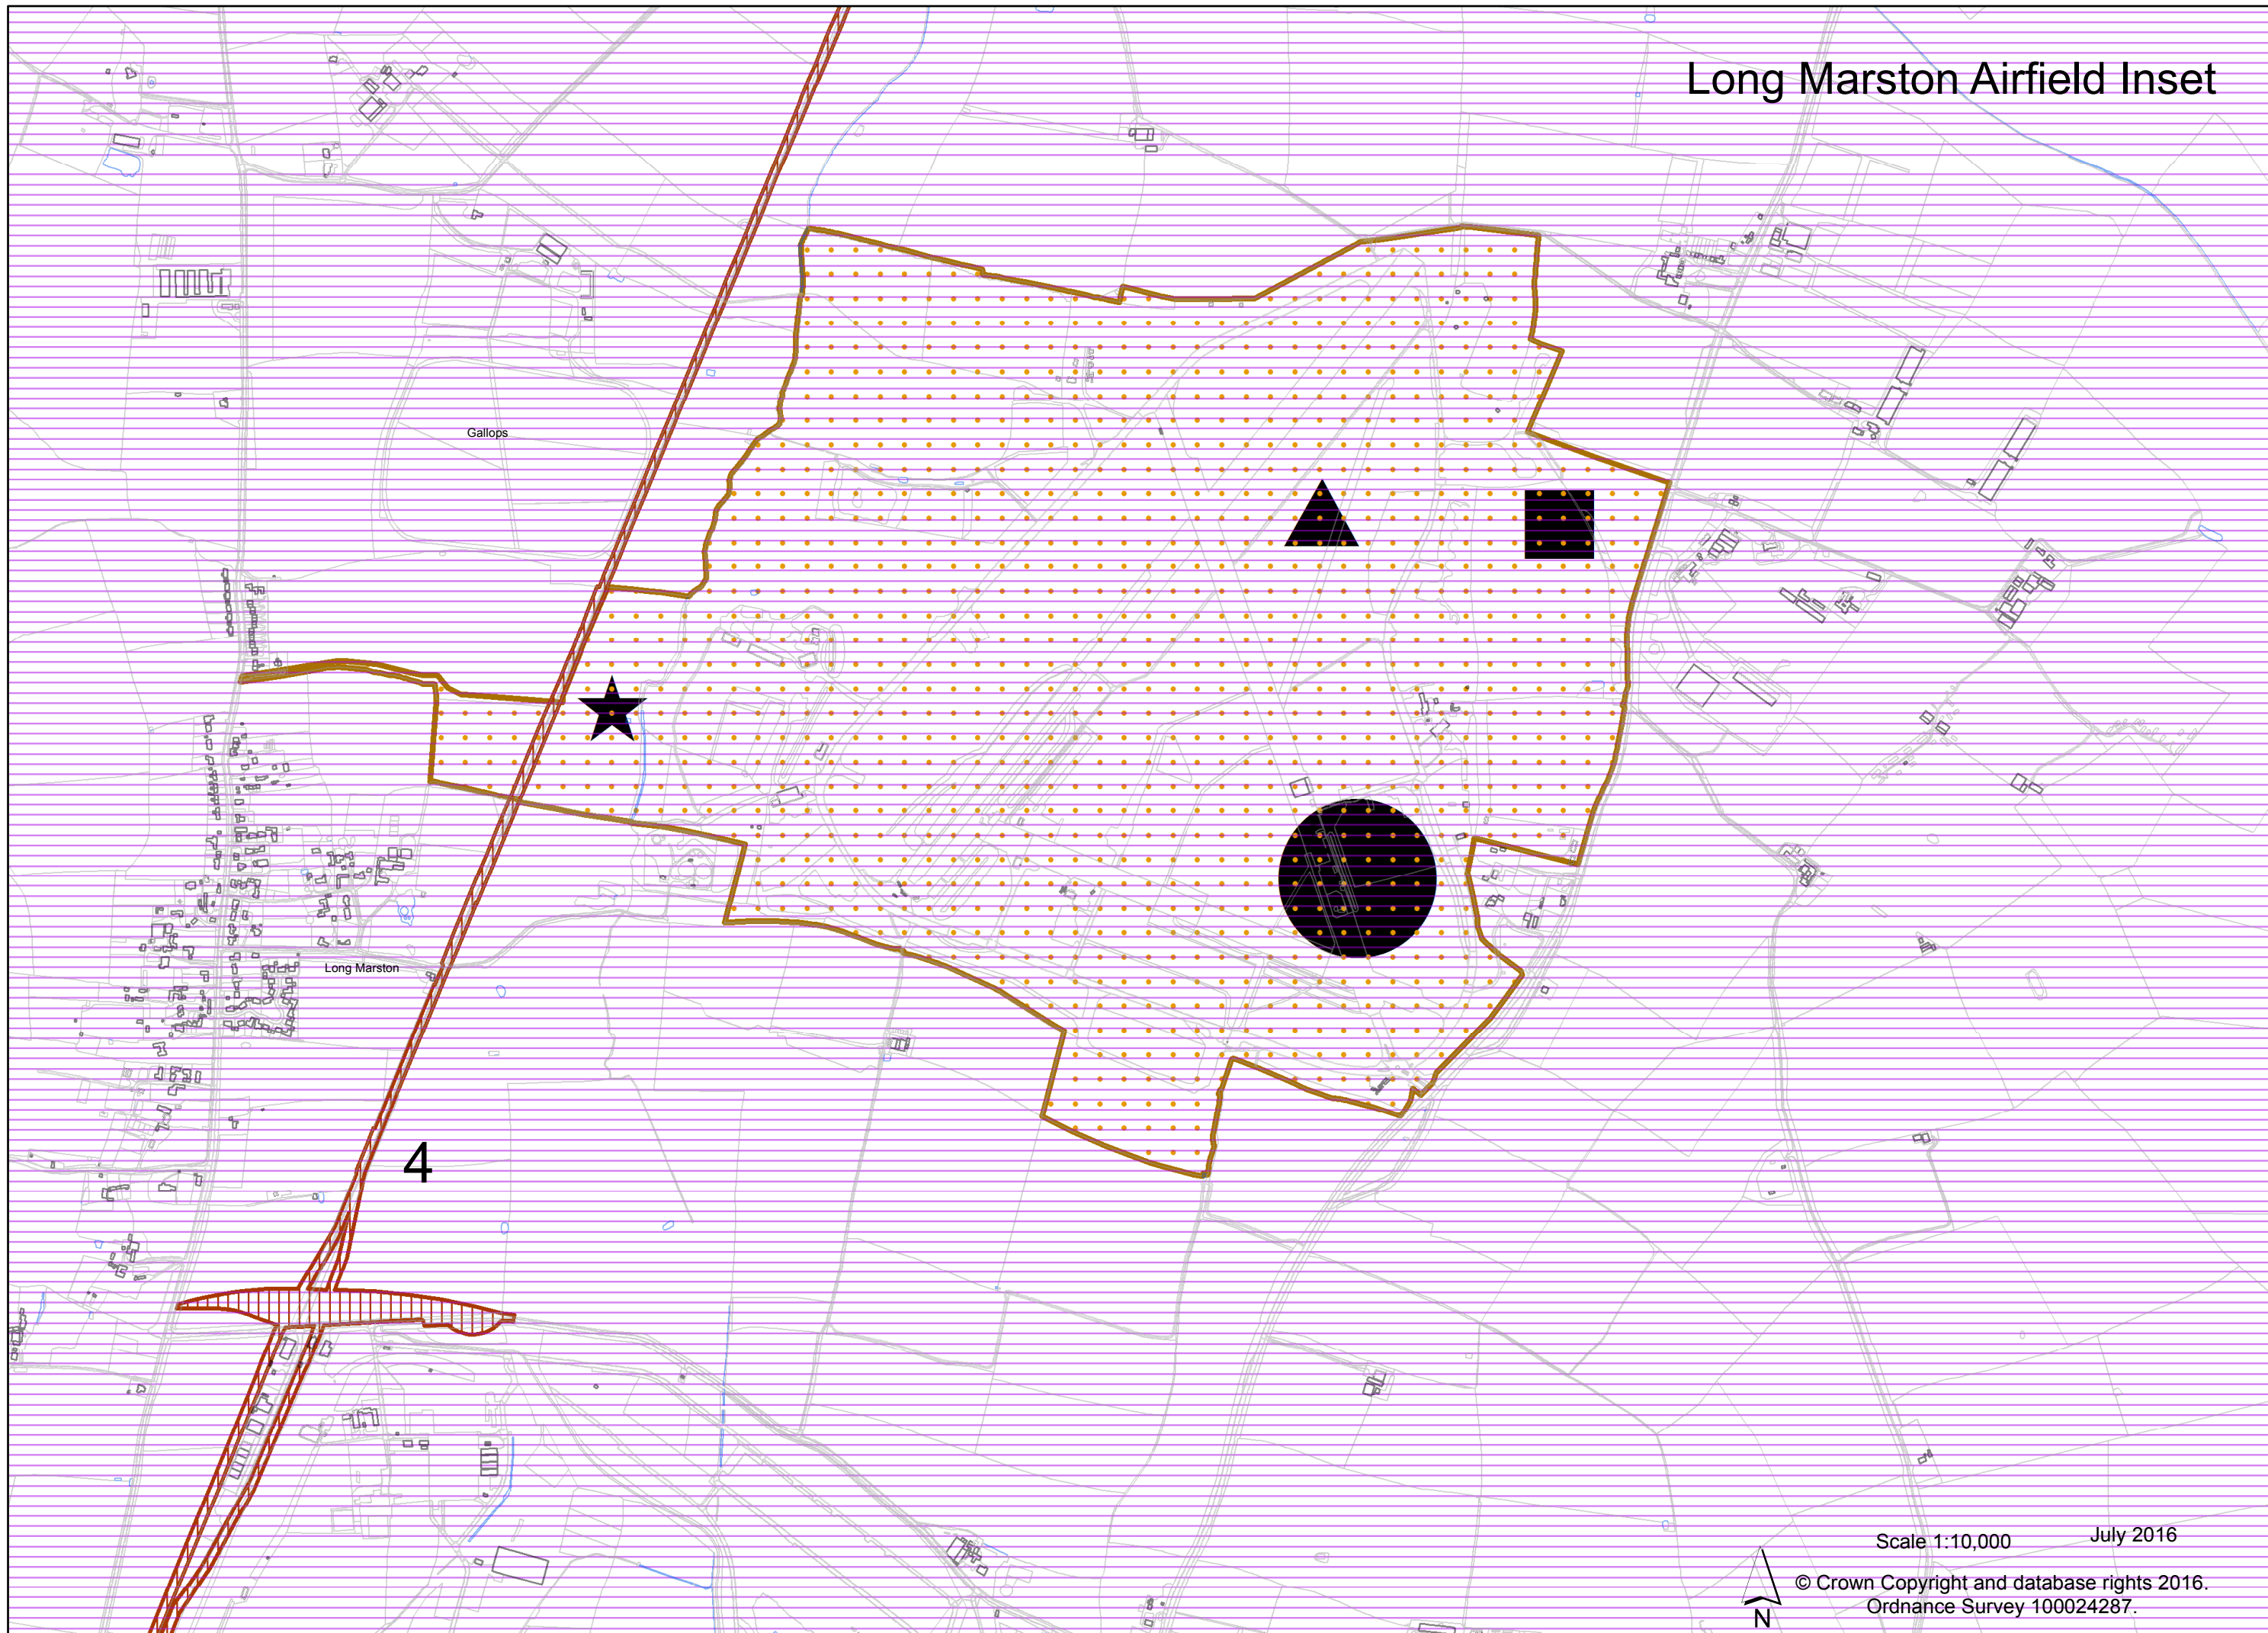

Long Marston Airfield Inset

Gallops

Long Marston

4

Scale 1:10,000

July 2016

© Crown Copyright and database rights 2016.
Ordnance Survey 100024287.