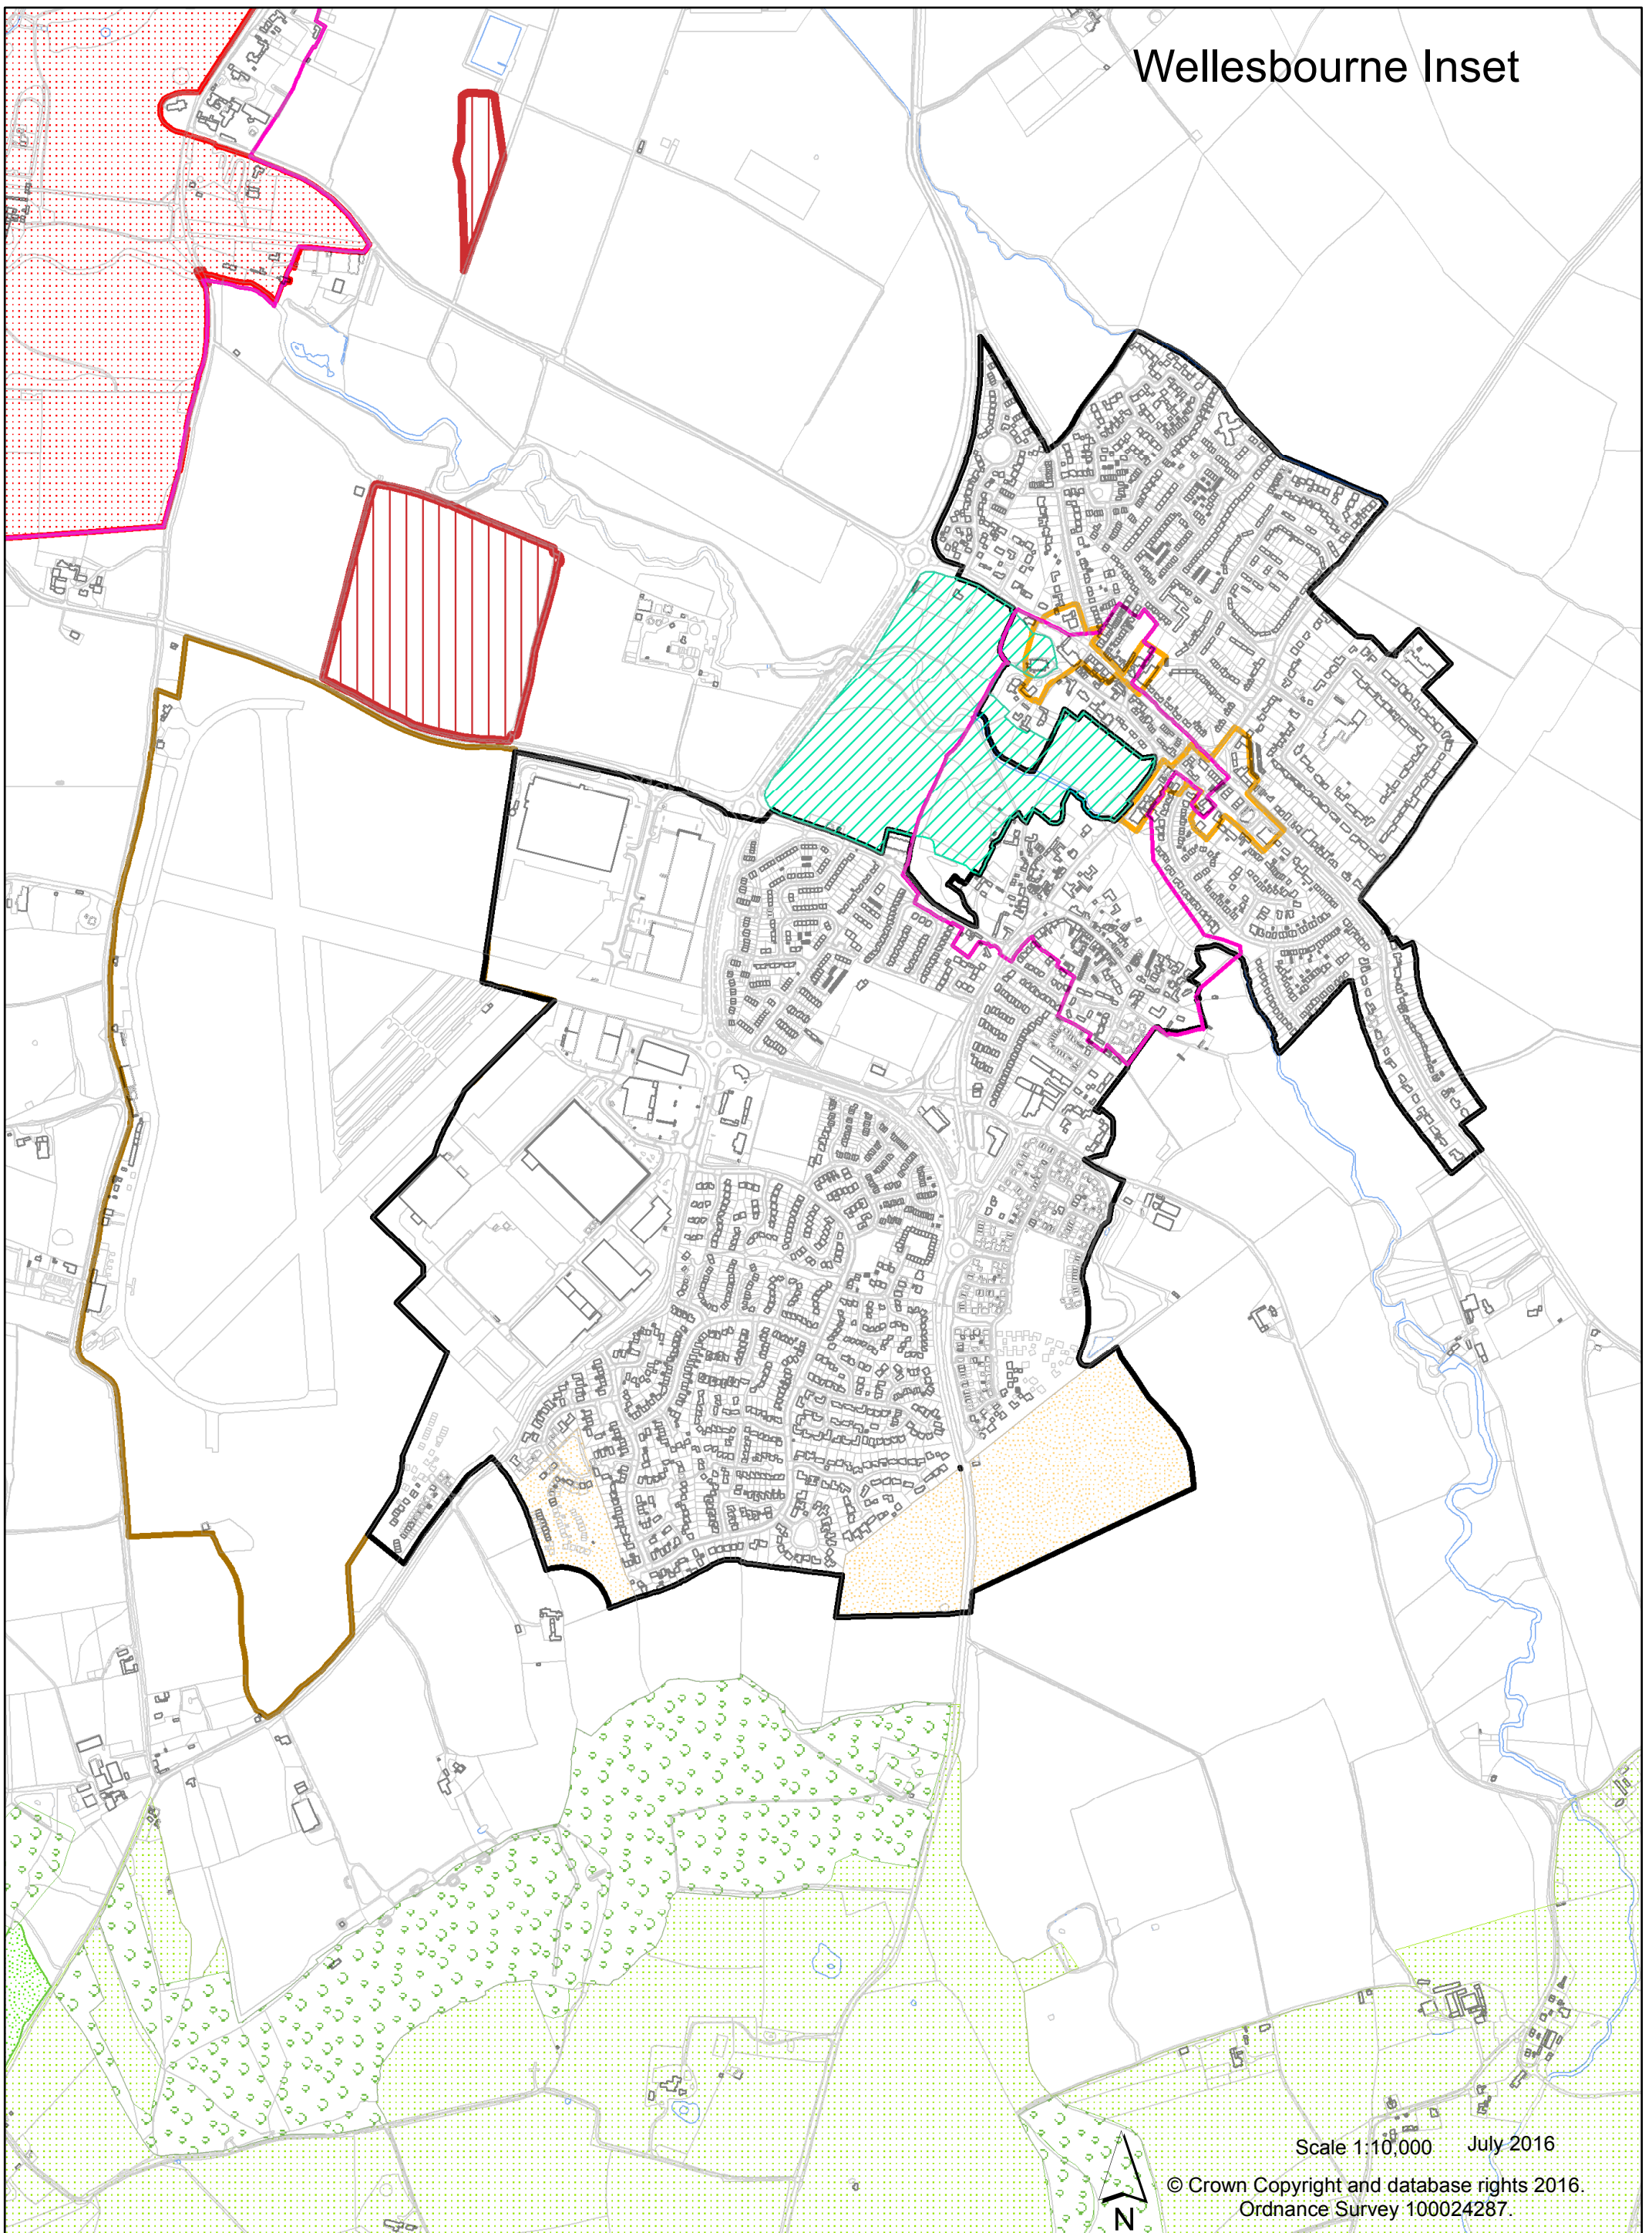

Wellesbourne Inset

Scale 1:10,000 July 2016

© Crown Copyright and database rights 2016.
Ordnance Survey 100024287.