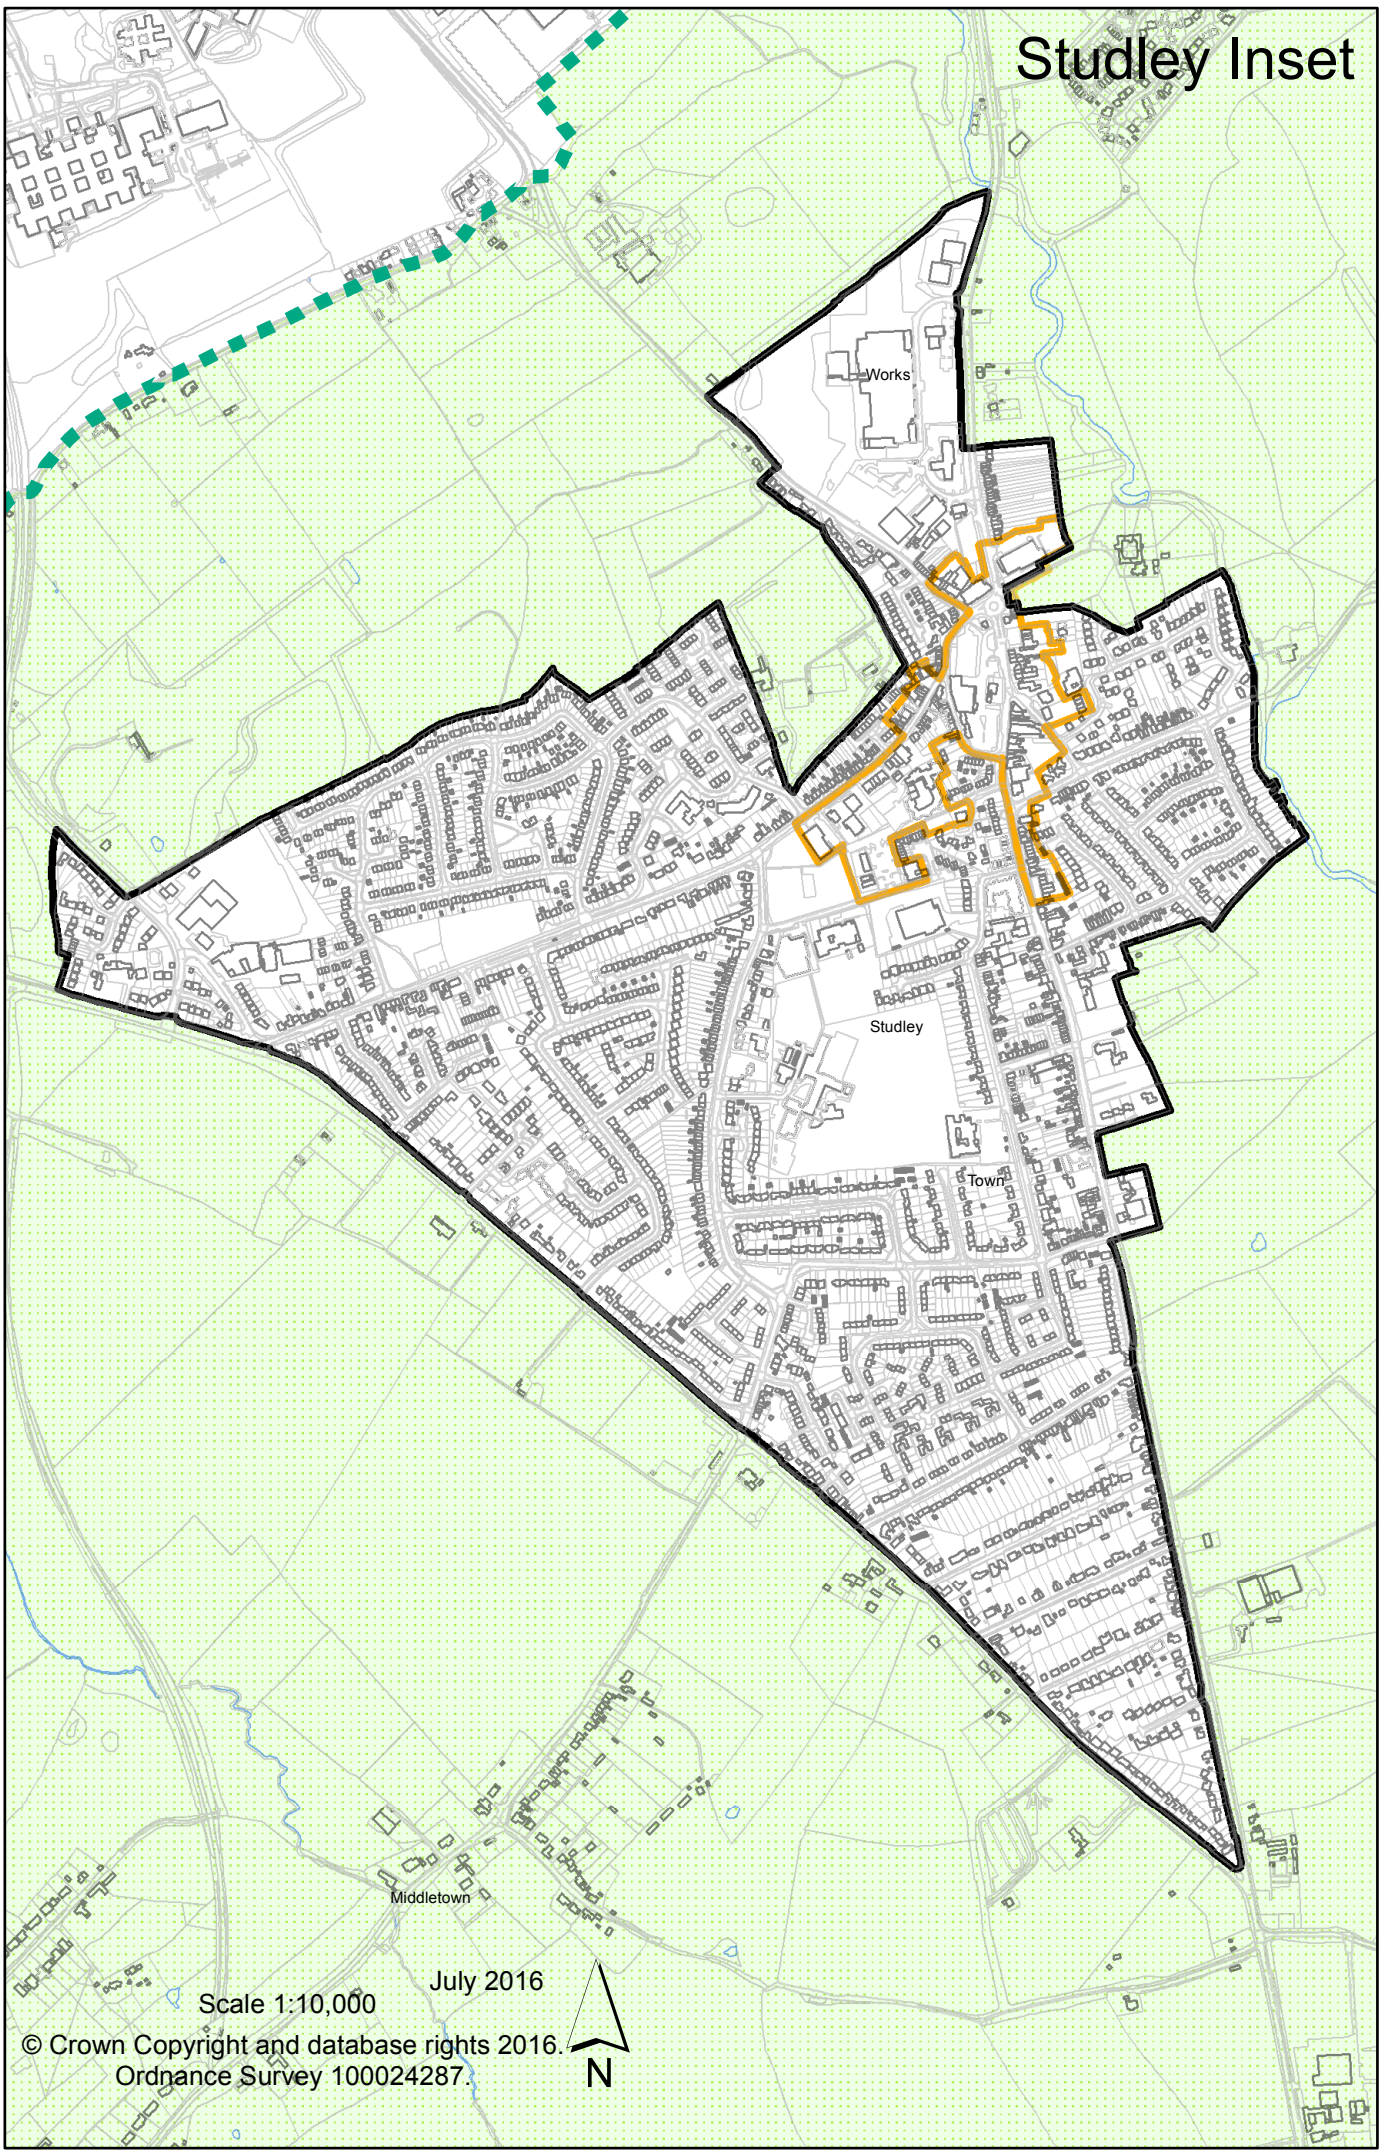

Studley Inset

Scale 1:10,000
© Crown Copyright and database rights 2016.
Ordnance Survey 100024287.

July 2016