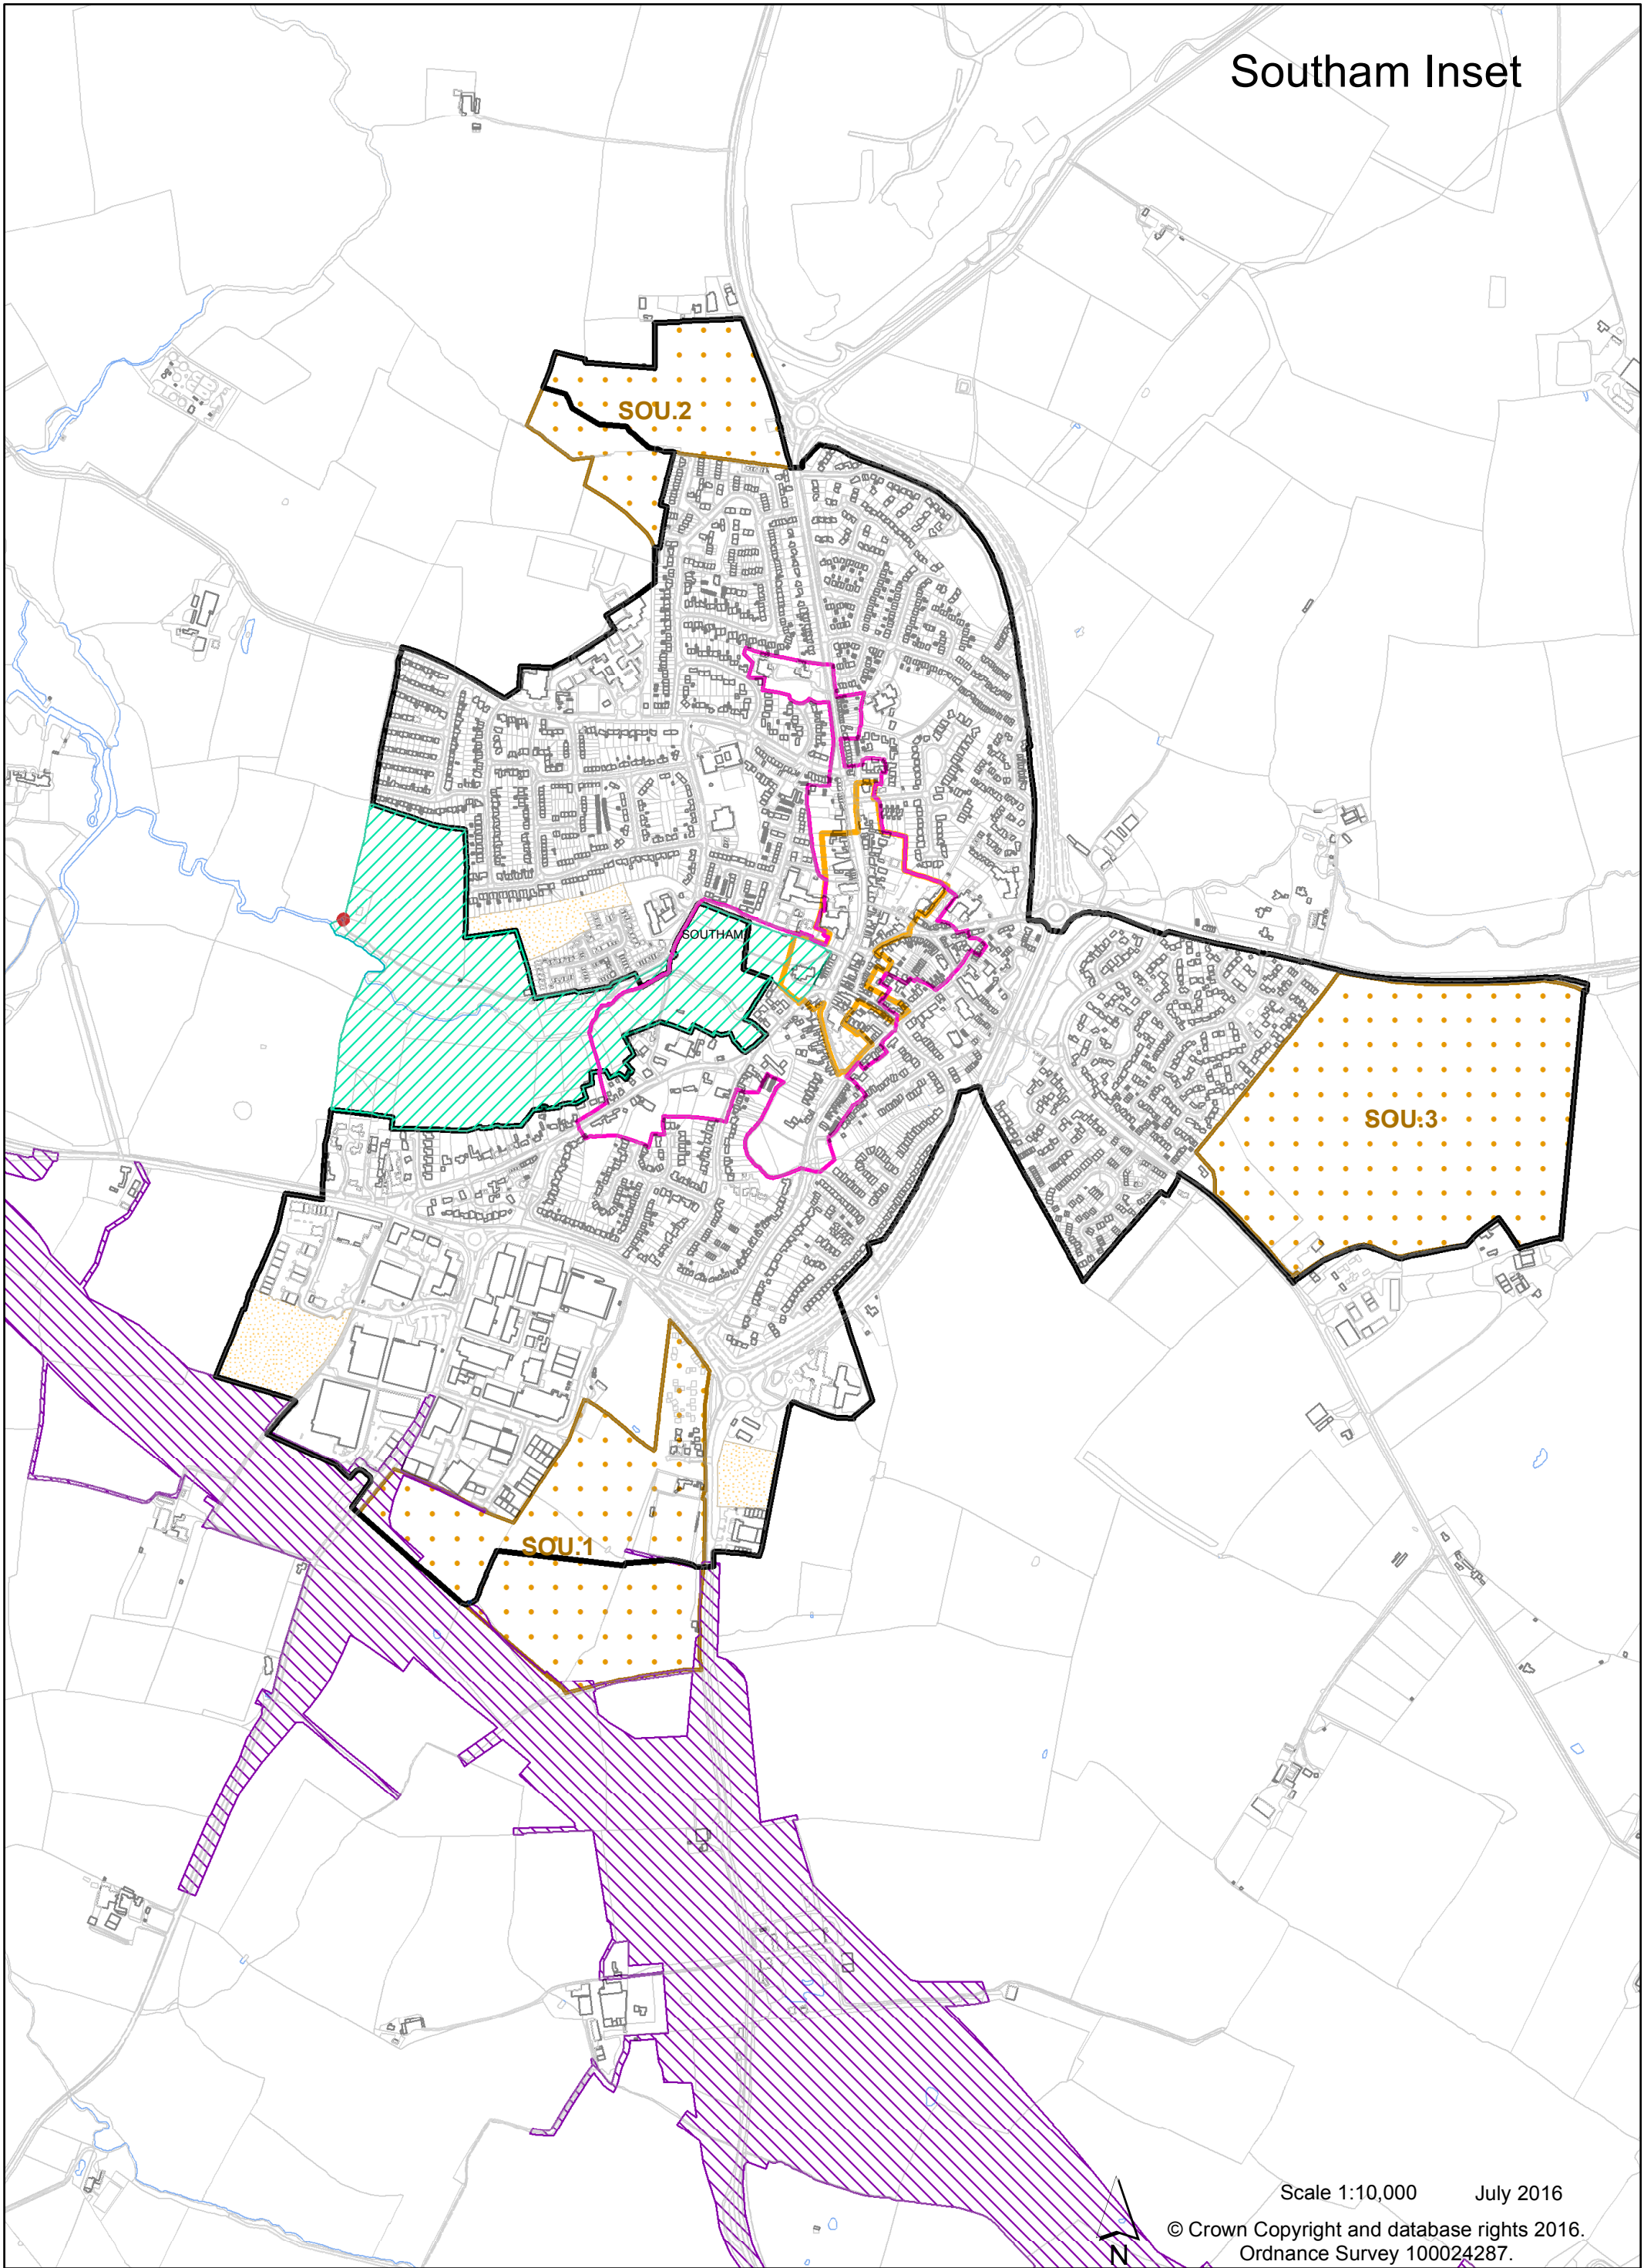

# Southam Inset

Scale 1:10,000 July 2016

© Crown Copyright and database rights 2016.  
Ordnance Survey 100024287.