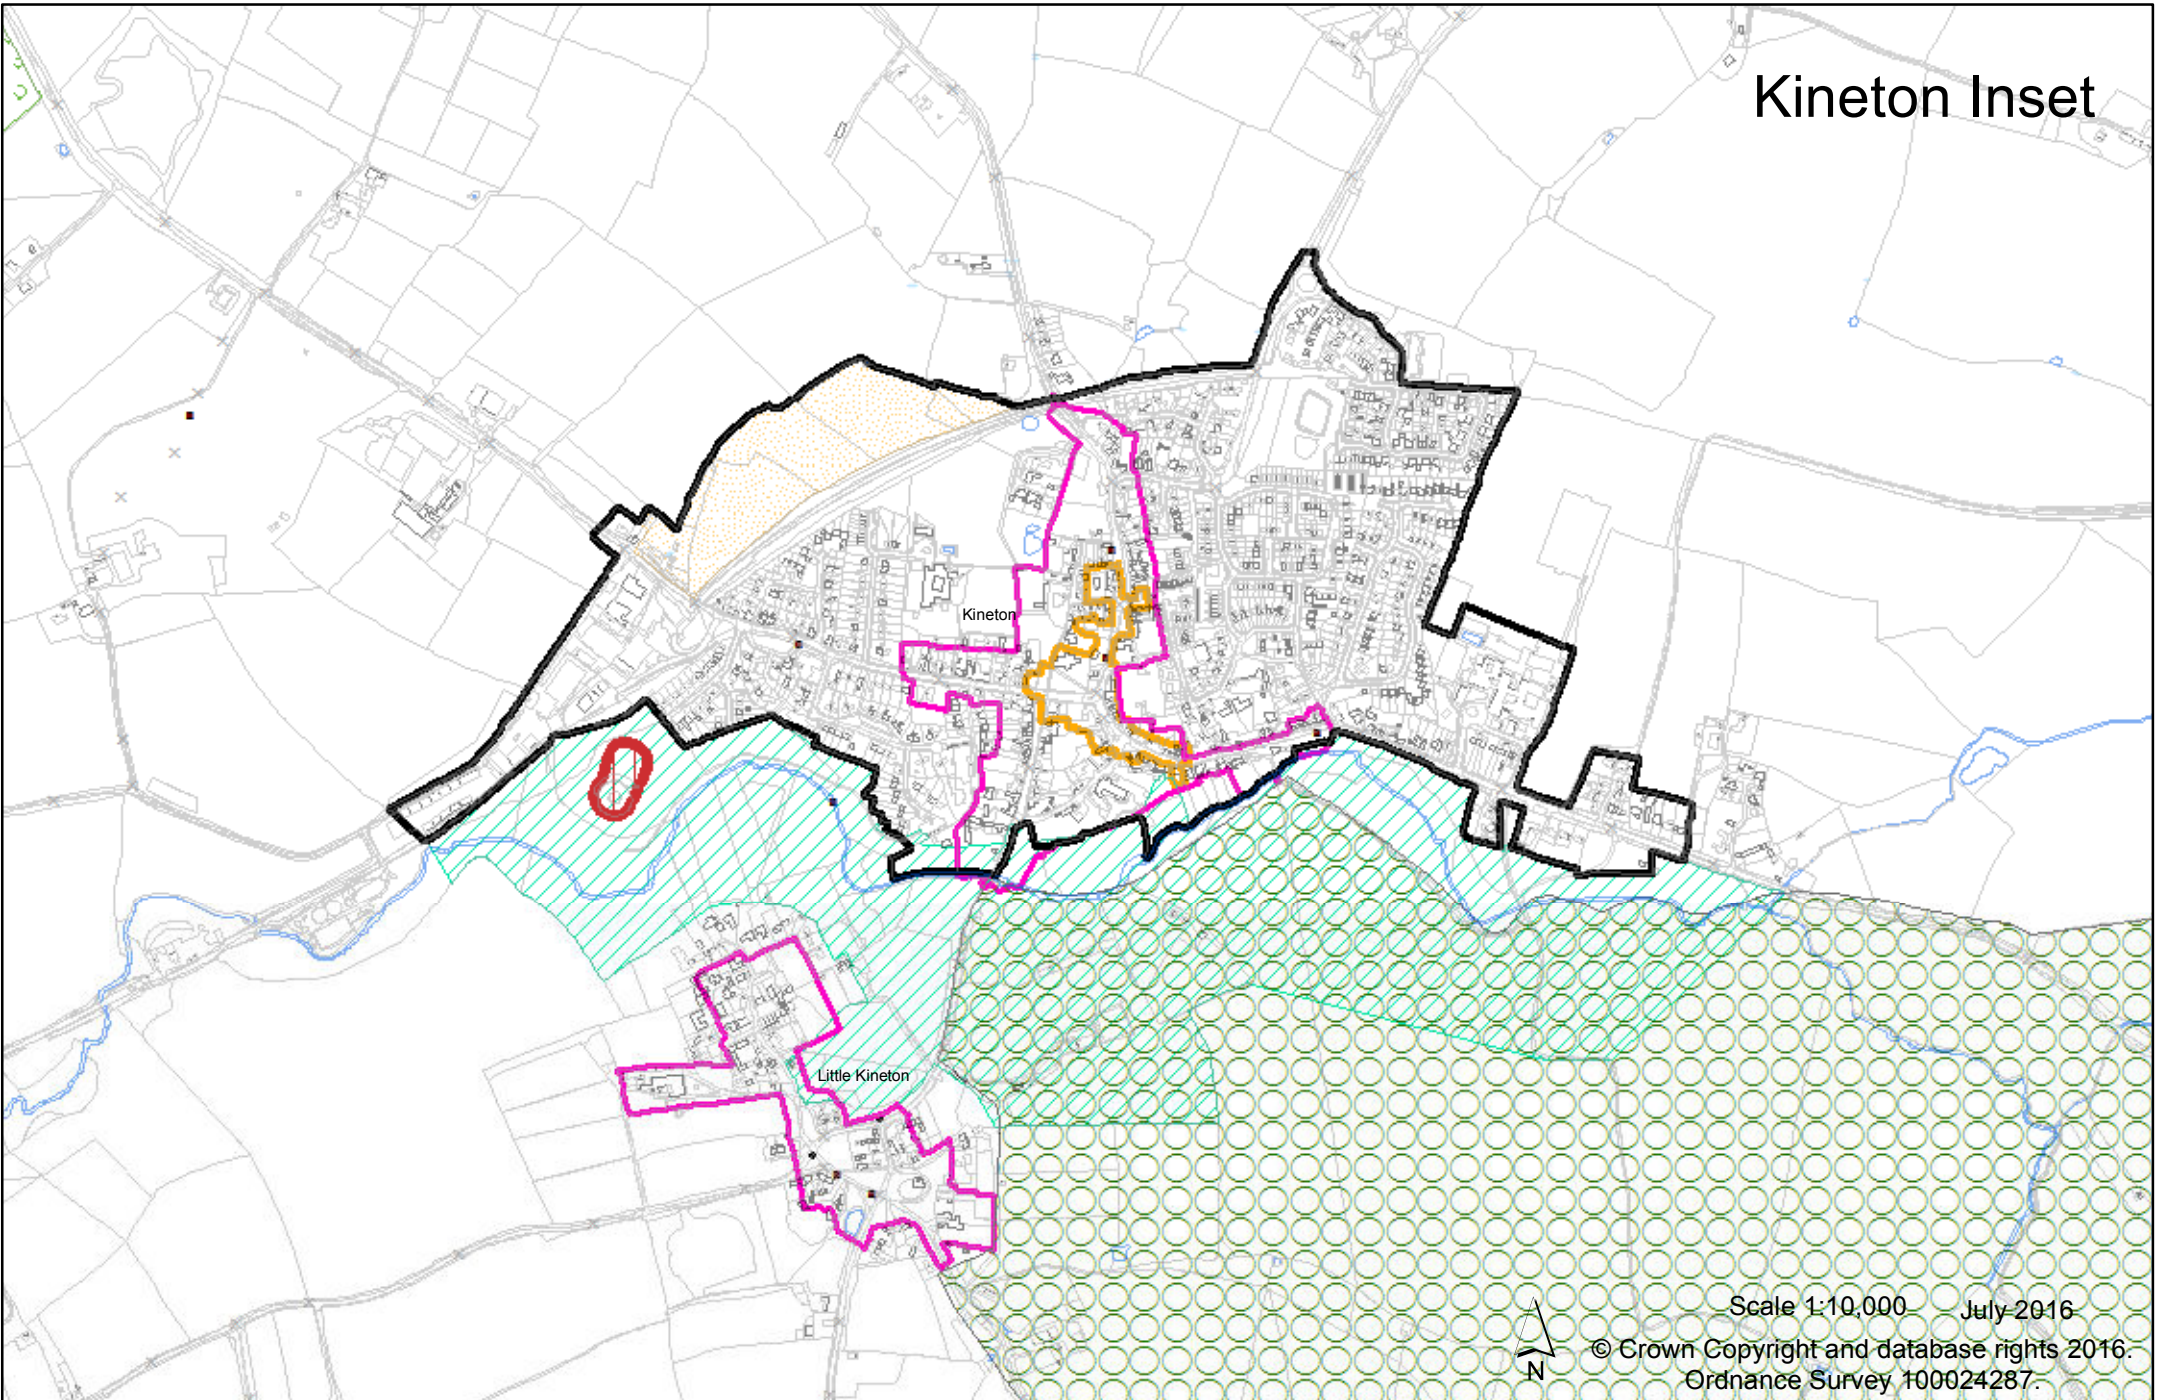

Kineton Inset

Scale 1:10,000 July 2016

© Crown Copyright and database rights 2016.
Ordnance Survey 100024287.