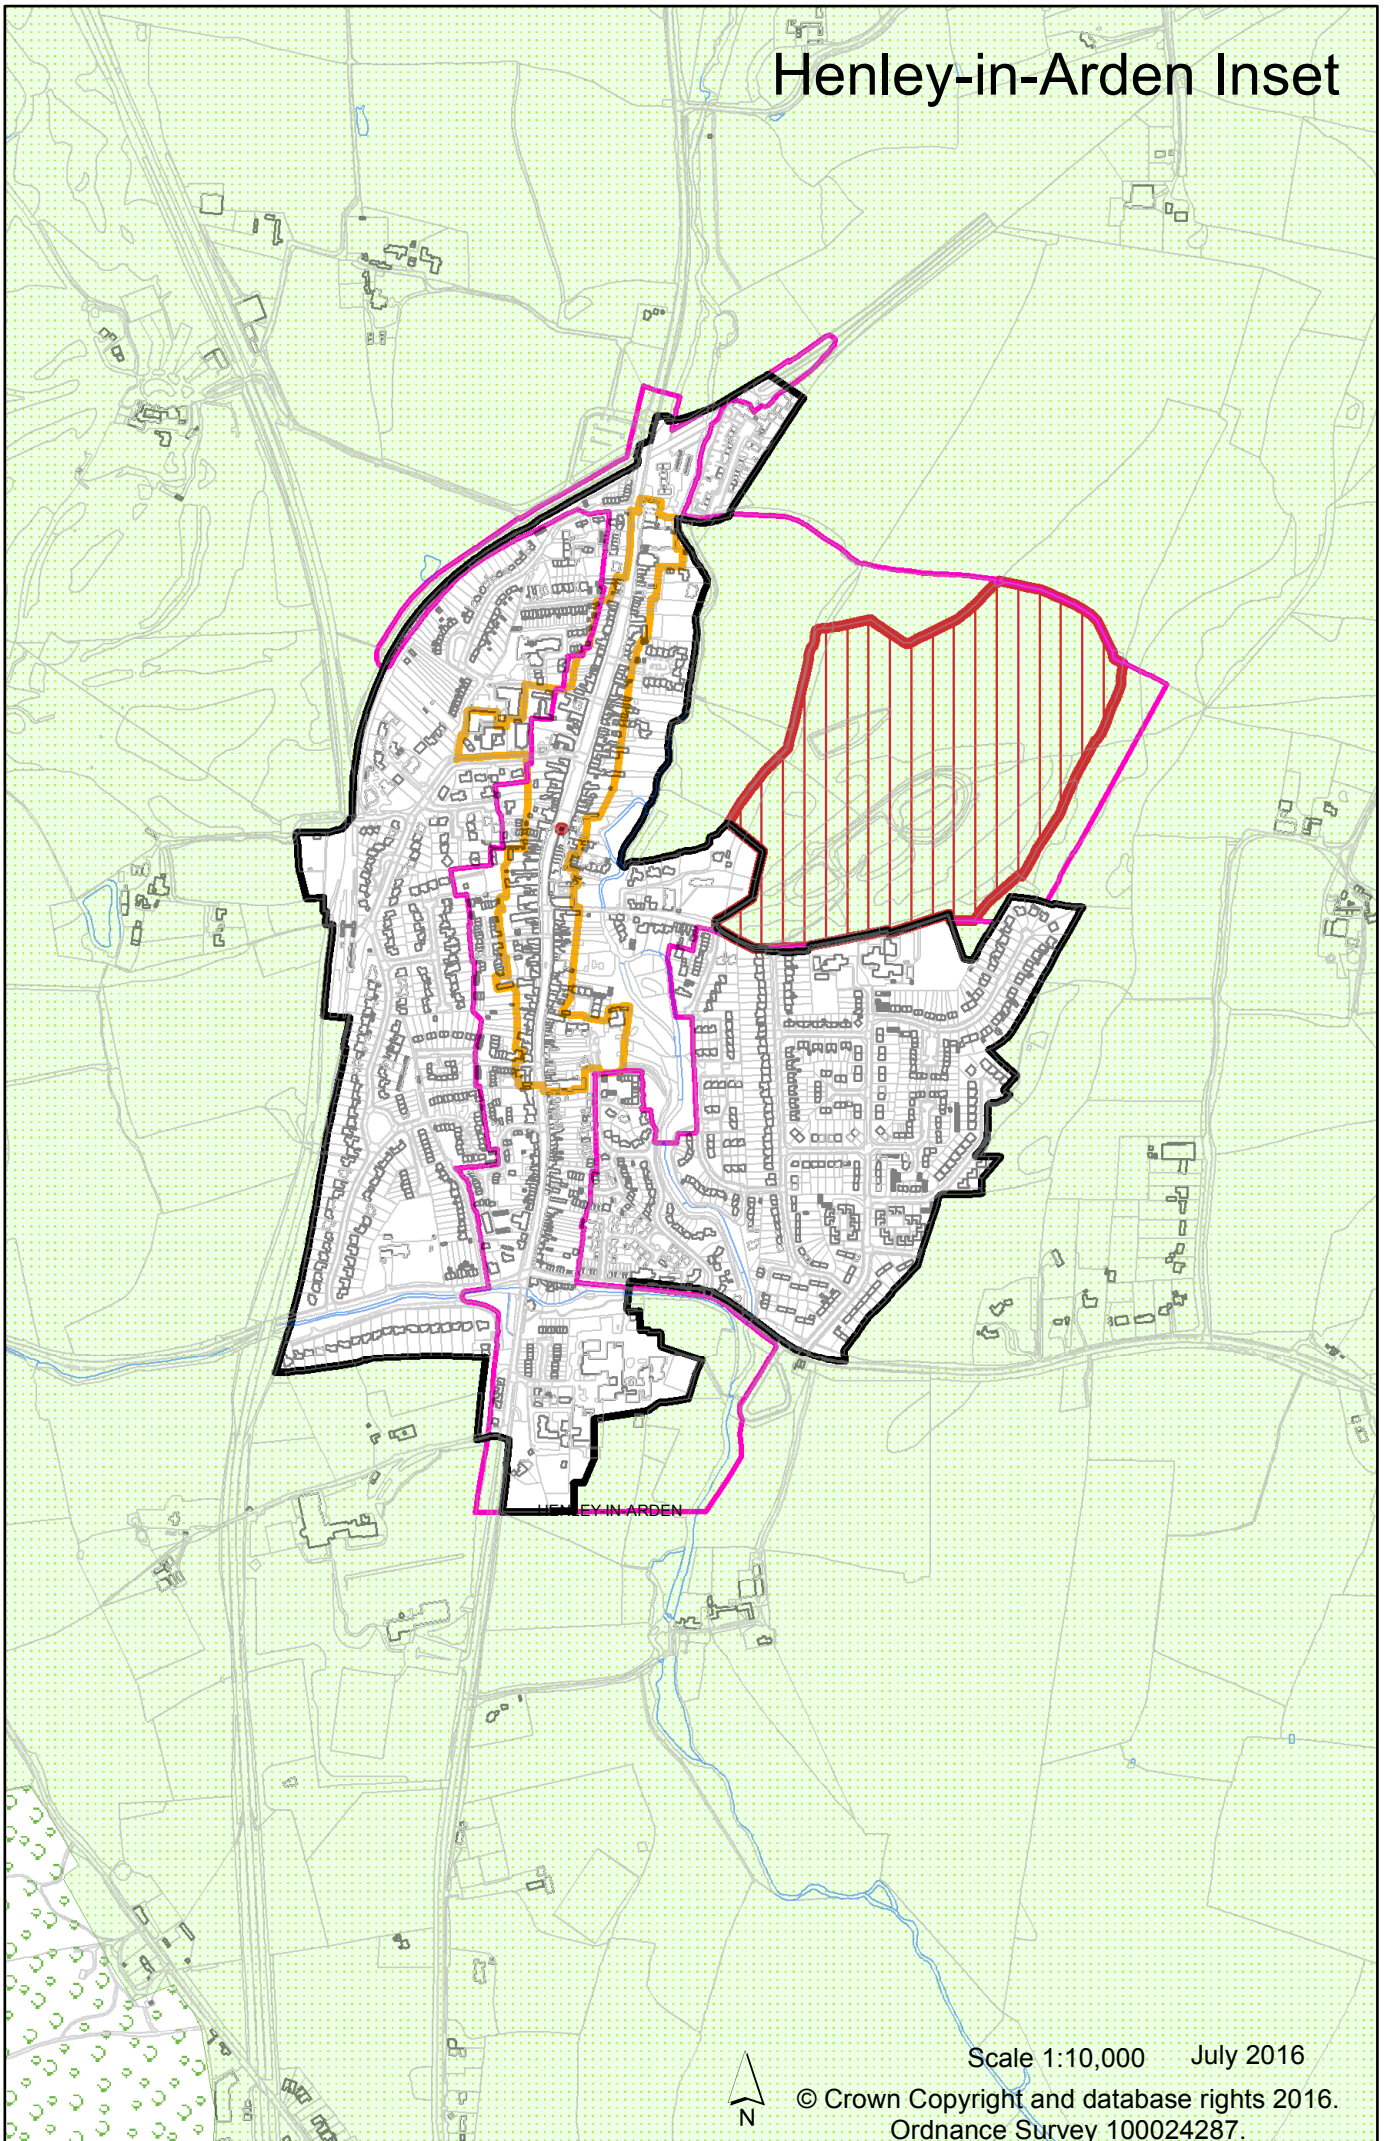

# Henley-in-Arden Inset

Scale 1:10,000 July 2016

© Crown Copyright and database rights 2016.  
Ordnance Survey 100024287.