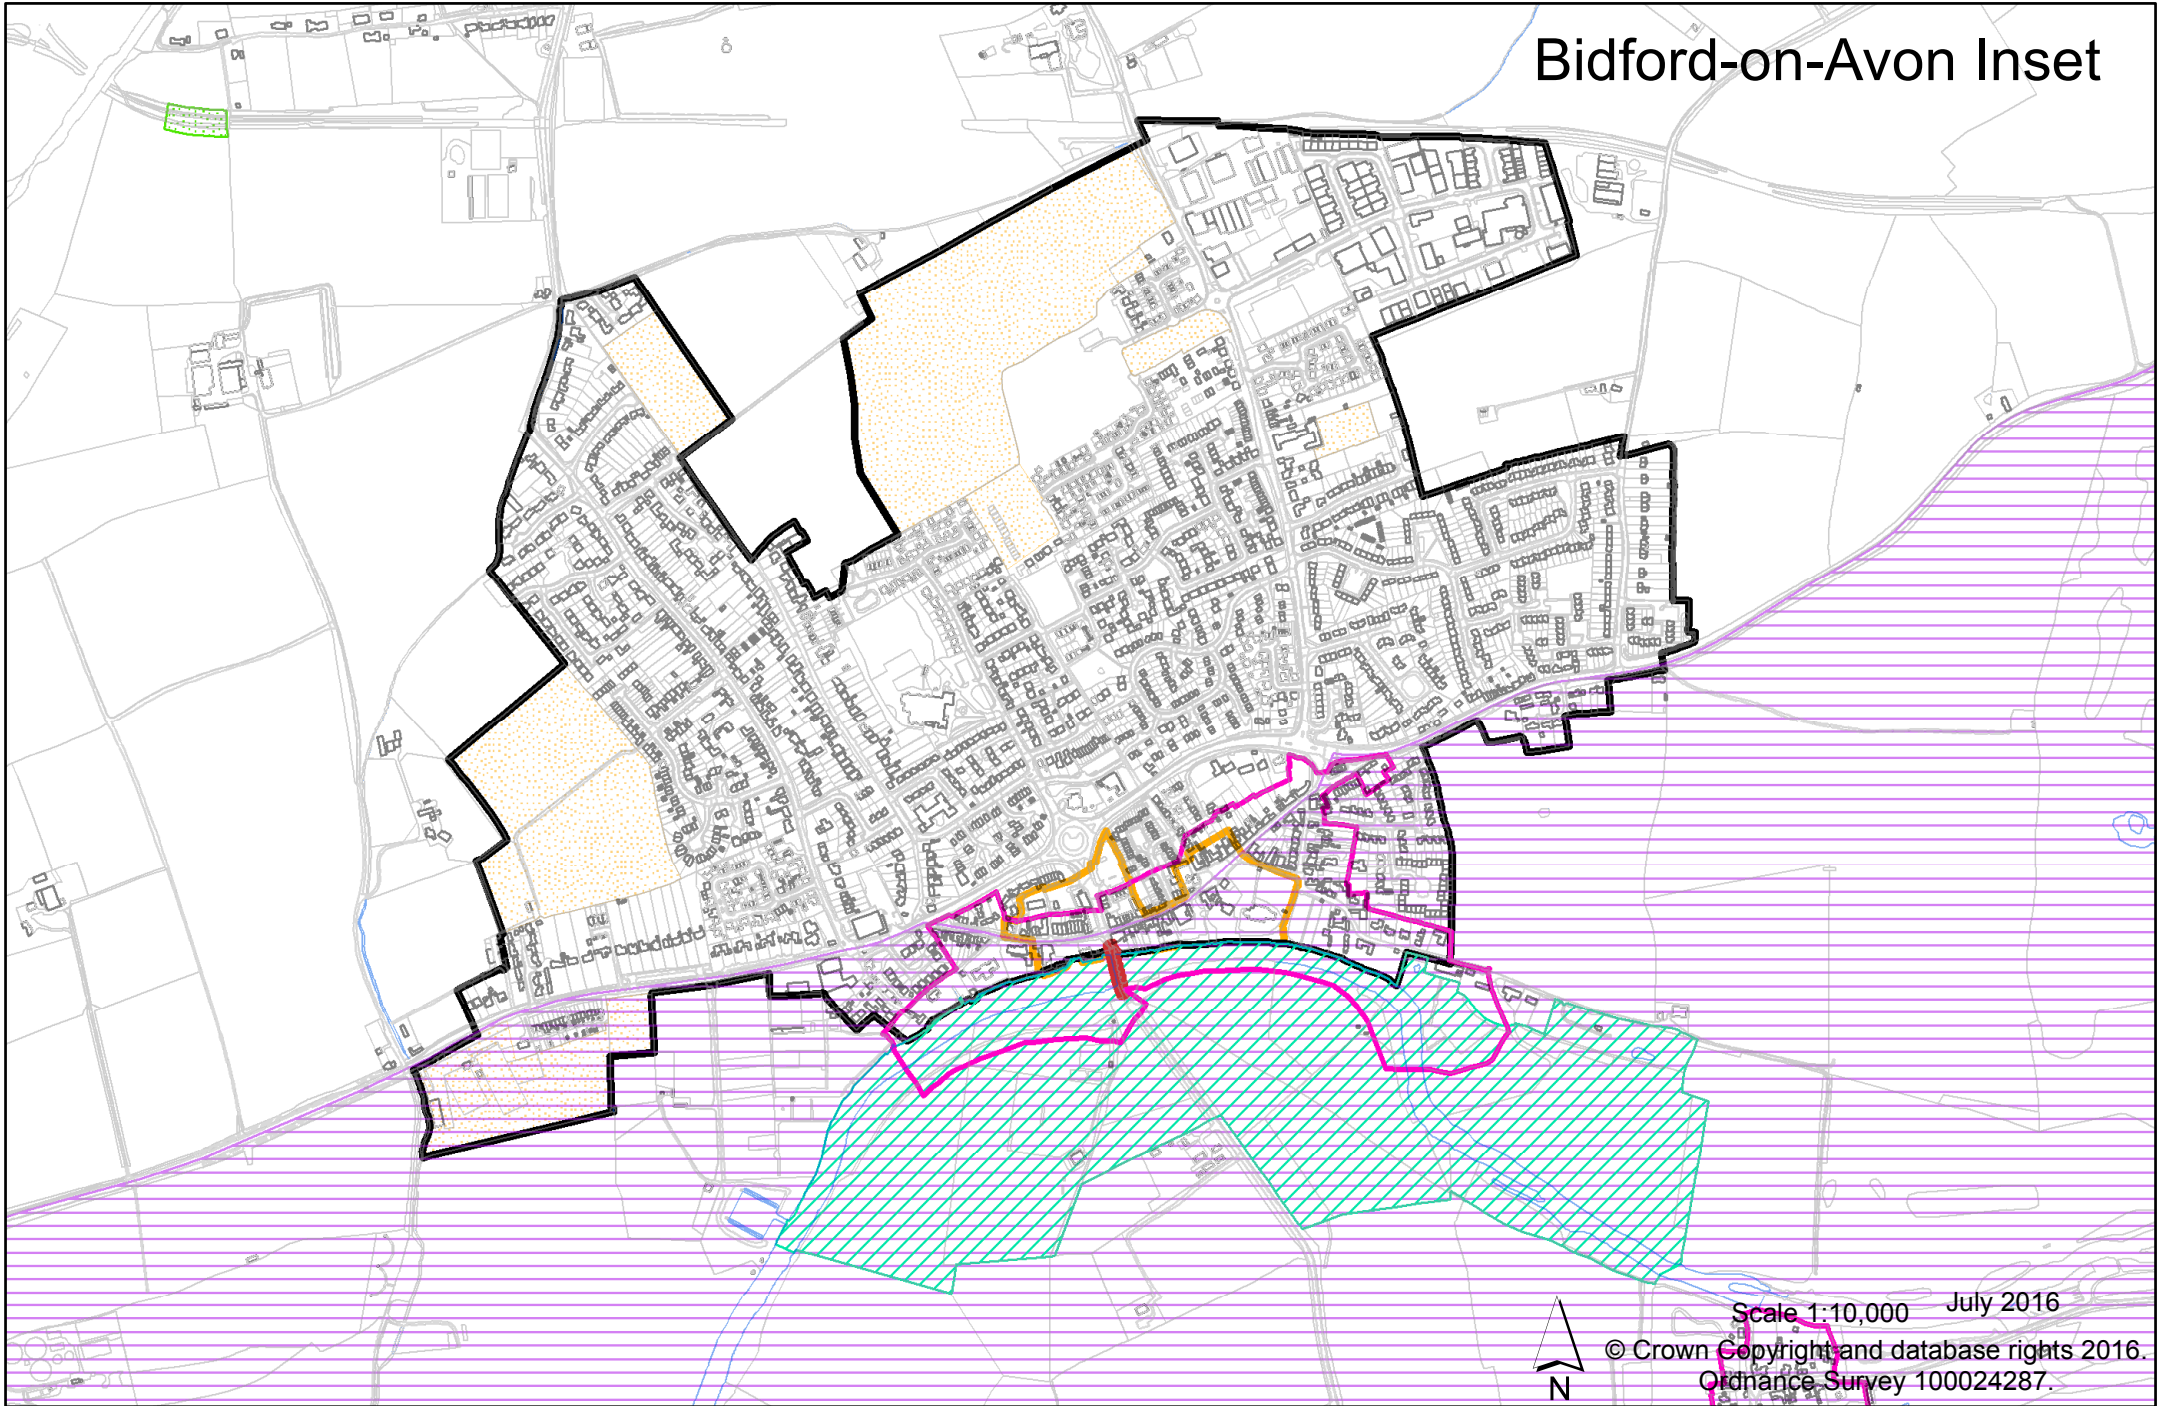

Bidford-on-Avon Inset

Scale 1:10,000 July 2016

© Crown Copyright and database rights 2016.
Ordnance Survey 100024287.