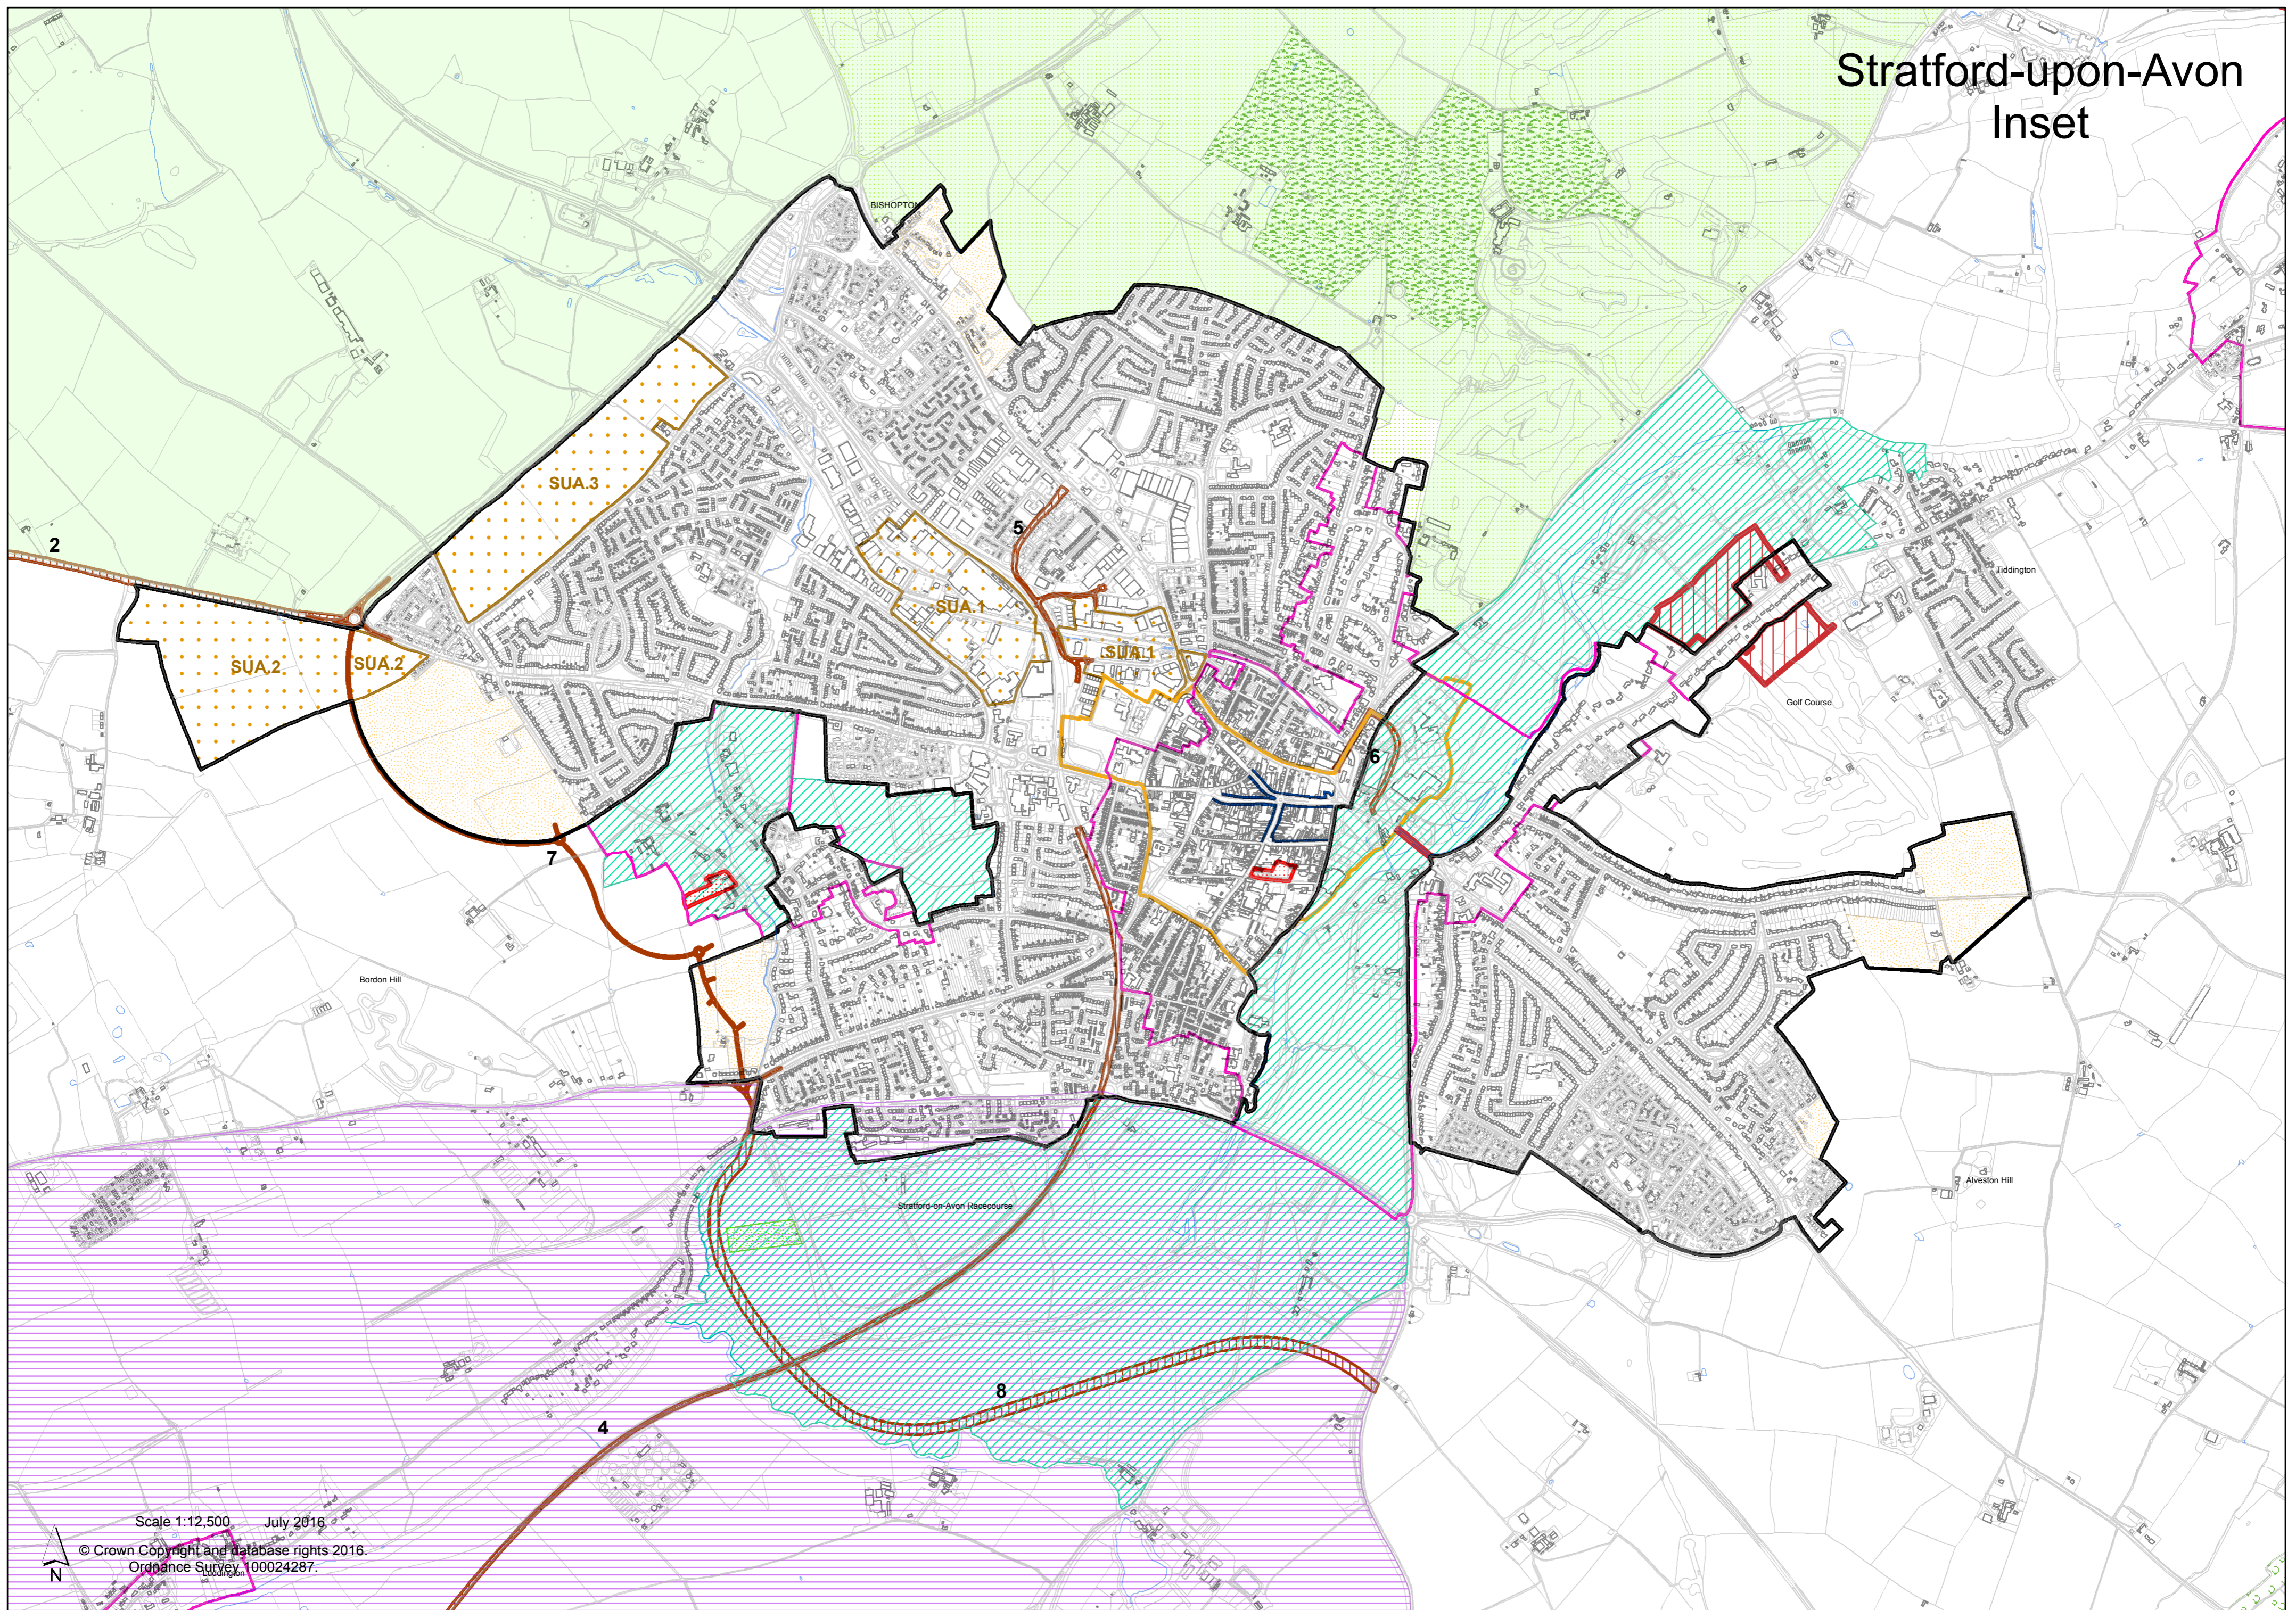

Stratford-upon-Avon Inset

Scale 1:12,500 July 2016

© Crown Copyright and database rights 2016.
Ordnance Survey, 100024287.