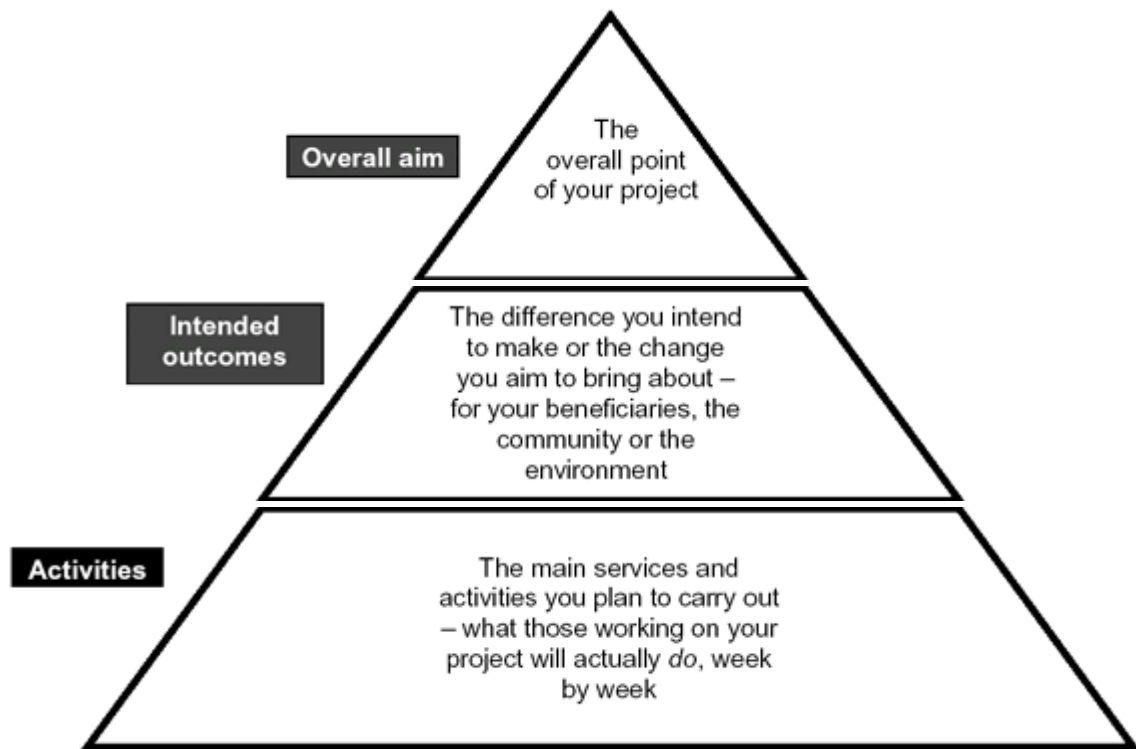

CES Planning Triangle (adapted)

A completed triangle for a youth project