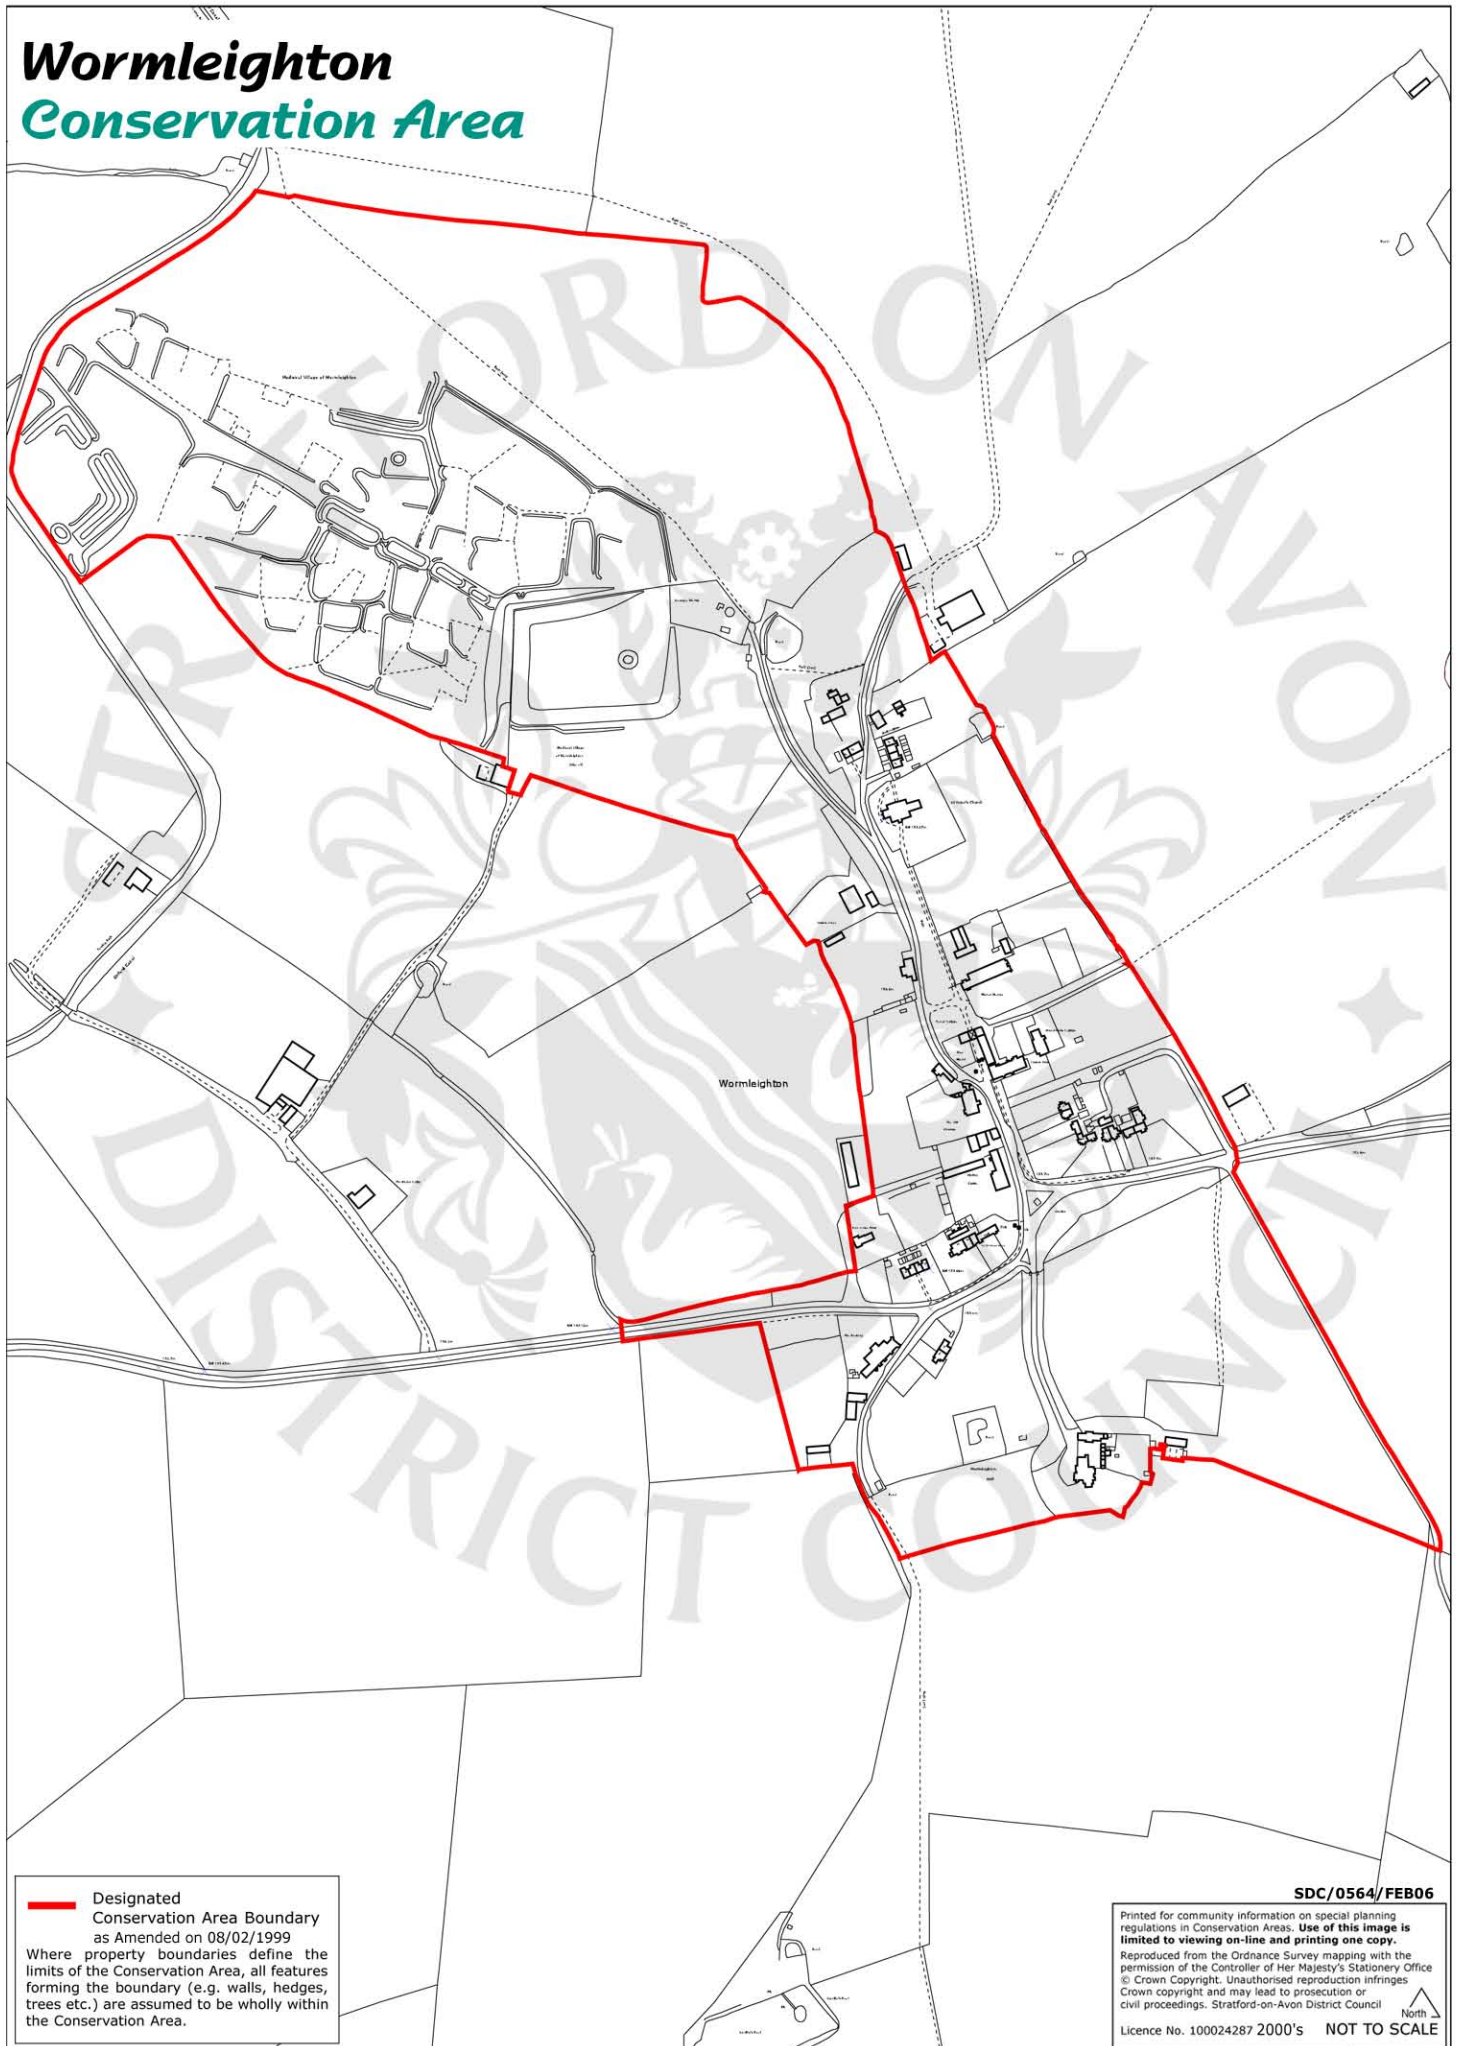

Wormleighton Conservation Area

Designated Conservation Area Boundary as Amended on 08/02/1999
Where property boundaries define the limits of the Conservation Area, all features forming the boundary (e.g. walls, hedges, trees etc.) are assumed to be wholly within the Conservation Area.