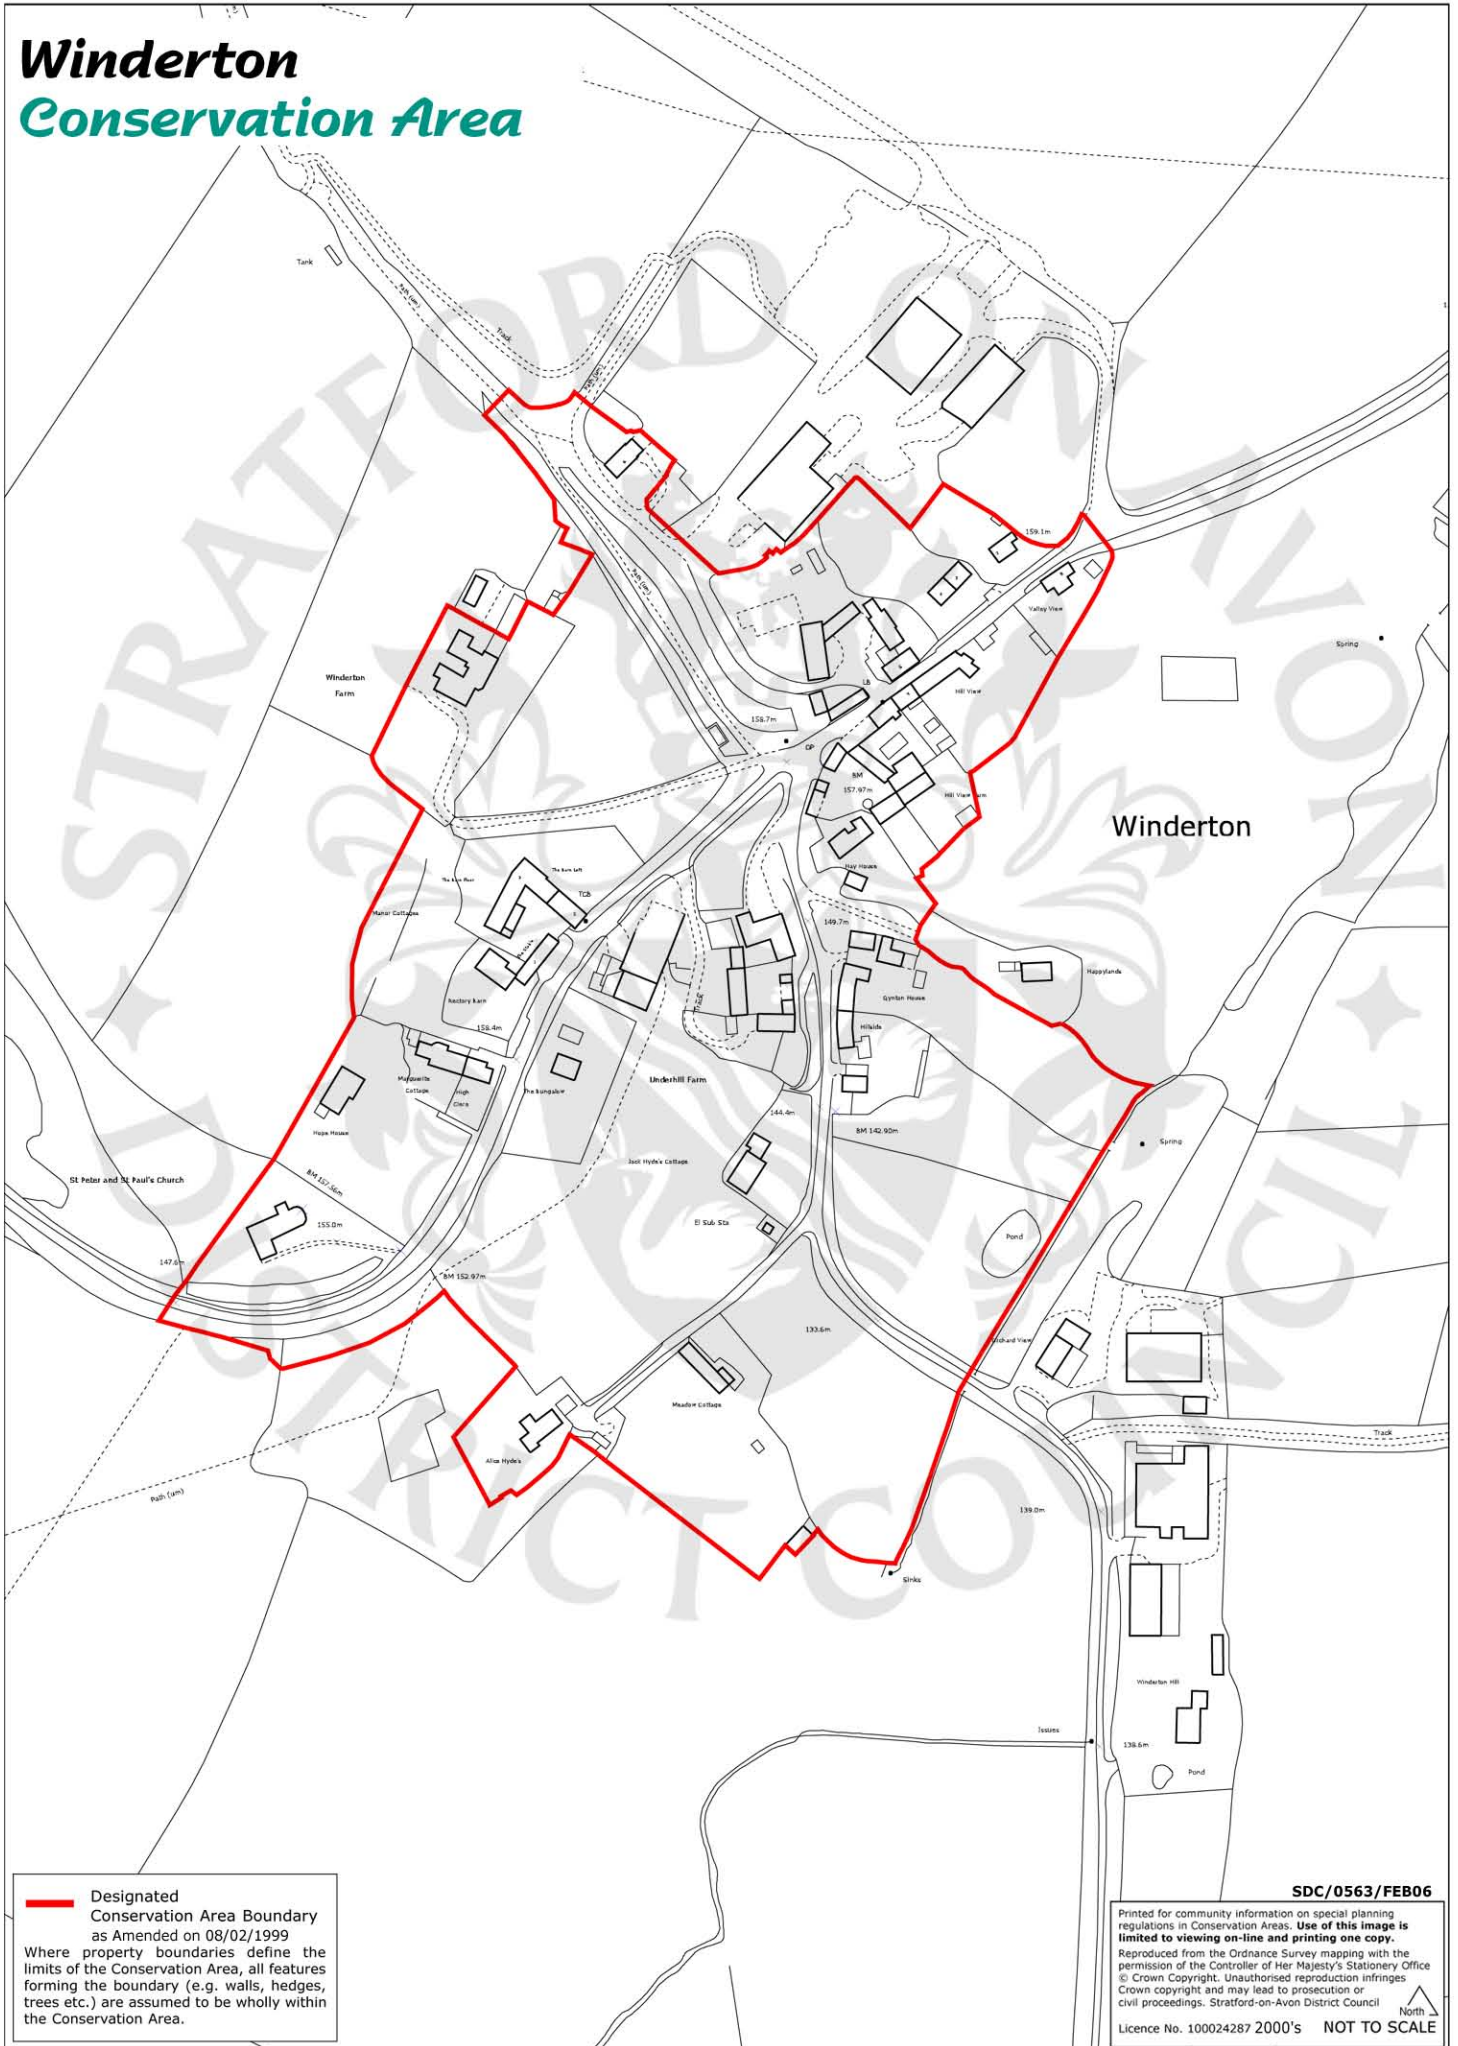

# Winderton Conservation Area

**—** Designated Conservation Area Boundary as Amended on 08/02/1999

Where property boundaries define the limits of the Conservation Area, all features forming the boundary (e.g. walls, hedges, trees etc.) are assumed to be wholly within the Conservation Area.

**SDC/0563/FEB06**

Printed for community information on special planning regulations in Conservation Areas. **Use of this image is limited to viewing on-line and printing one copy.**

Reproduced from the Ordnance Survey mapping with the permission of the Controller of Her Majesty's Stationery Office © Crown Copyright. Unauthorised reproduction infringes Crown copyright and may lead to prosecution or civil proceedings. Stratford-on-Avon District Council

Licence No. 100024287 2000's **NOT TO SCALE**

North 